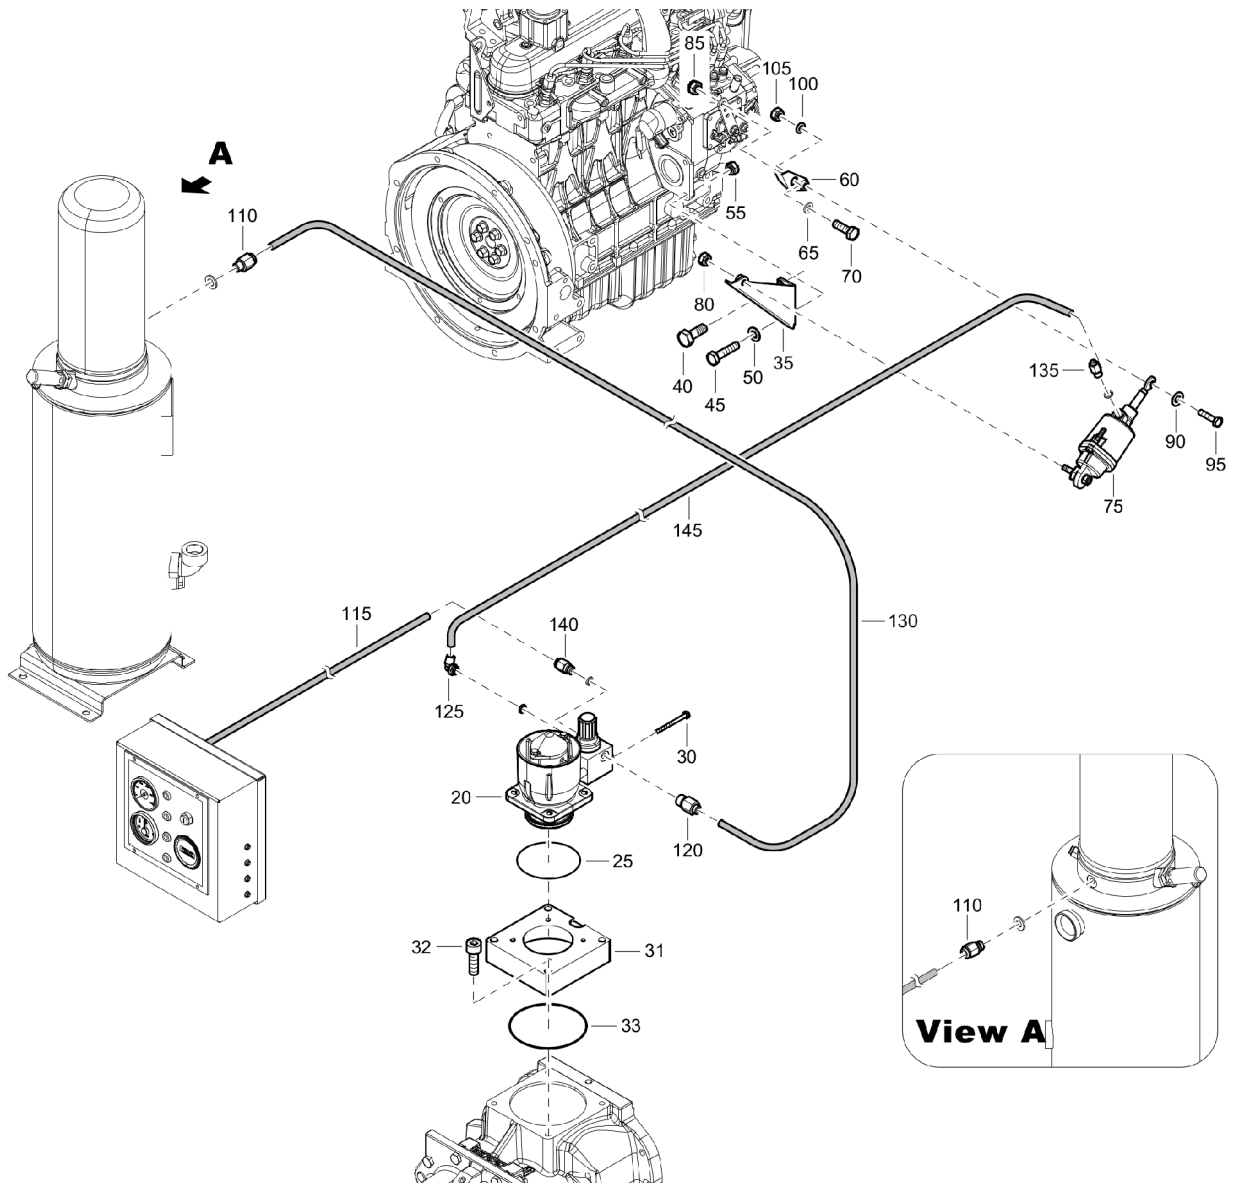

Mechanical 1625089541_04 Regulating system

Item	Part No.	Name	Qty	L
20	1638123181	Housing valve	1	
25	0663210615	O-ring	1	
30	0211132503	Hex. Sock. Screw	4	
31	1094260100	Adapter	1	
32	0211136803	Screw	4	
33	0663715000	O-ring	1	
35	1626326704	Support	1	
40	0147195945	Hex. Head screw	1	
45	0147132603	Hexagon head screw	1	
50	0301233500	Plain washer	1	
55	0291111000	Lock nut	1	
60	1626353001	Bracket	1	
65	0301232100	Plain washer	1	
70	0147132503	Screw DIN933	1	
75	1604776202	Actuator	1	
80	0291110800	Hexagon lock nut	1	
85	0291111000	Lock nut	1	
90	0301233500	Plain washer	1	
95	0147124903	Screw	1	
100	0301232100	Plain washer	1	
105	0291110800	Hexagon lock nut	1	
110	0583810076	Coupling str	1	
115	0070600205	Plastic tube	AR	
120	0583810076	Coupling str	1	
125	9090151800	Coupling elbow	1	
130	0070600204	Plastic tube	AR	
135	0583810057	Coupling	1	
140	0583810057	Coupling	1	
145	0070600204	Plastic tube	AR