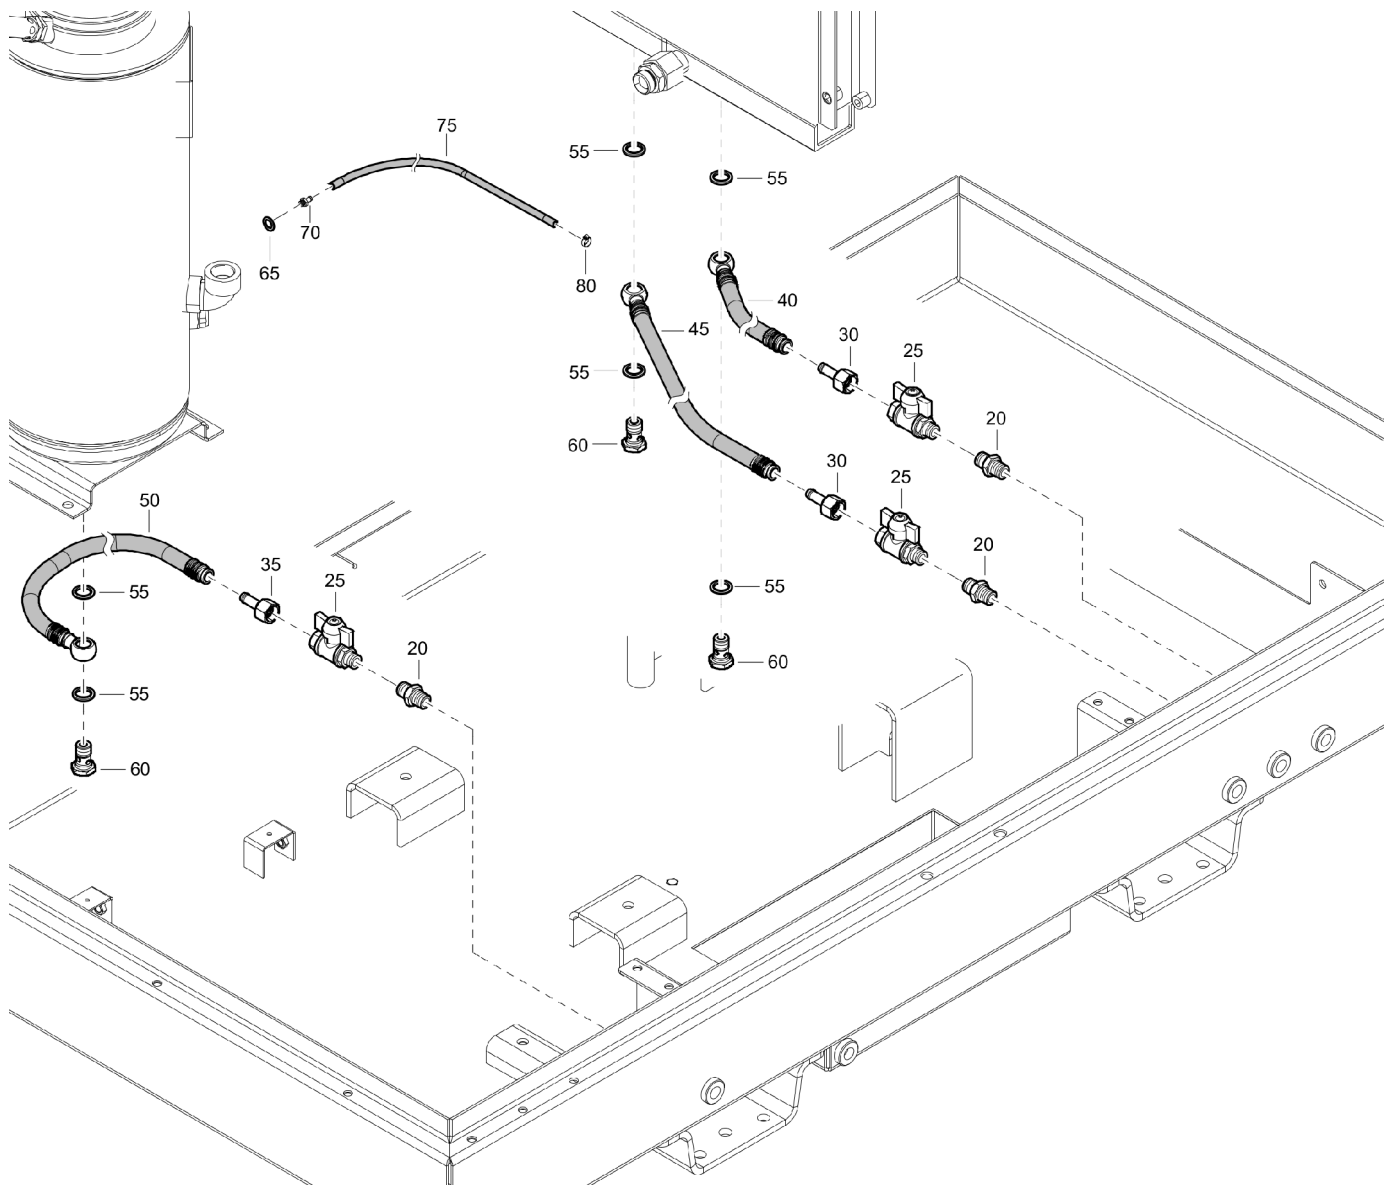

Engine 1625089601_03 Drain system

Refer to the Parts Online web page for most up-to-date information. The printed information might be outdated.

Item	Part No.	Name	Qty	L
20	0603410303	Hexagon nipple	4	
25	0852001022	Ball valve	4	
30	0571003587	Nipple	3	
35	1092927500	Nipple	1	
40	1094340500	Hose assembly	1	
45	1094340300	Hose assembly	1	
50	1094340300	Hose assembly	1	
55	0661102600	Seal washer	6	
60	1092610500	Screw	3	
65	0653106200	Copper washer	1	
70	1638051900	Nipple hexagon	1	
75	0075402569	Tube	AR	
80	0347610400	Hose clamp	2