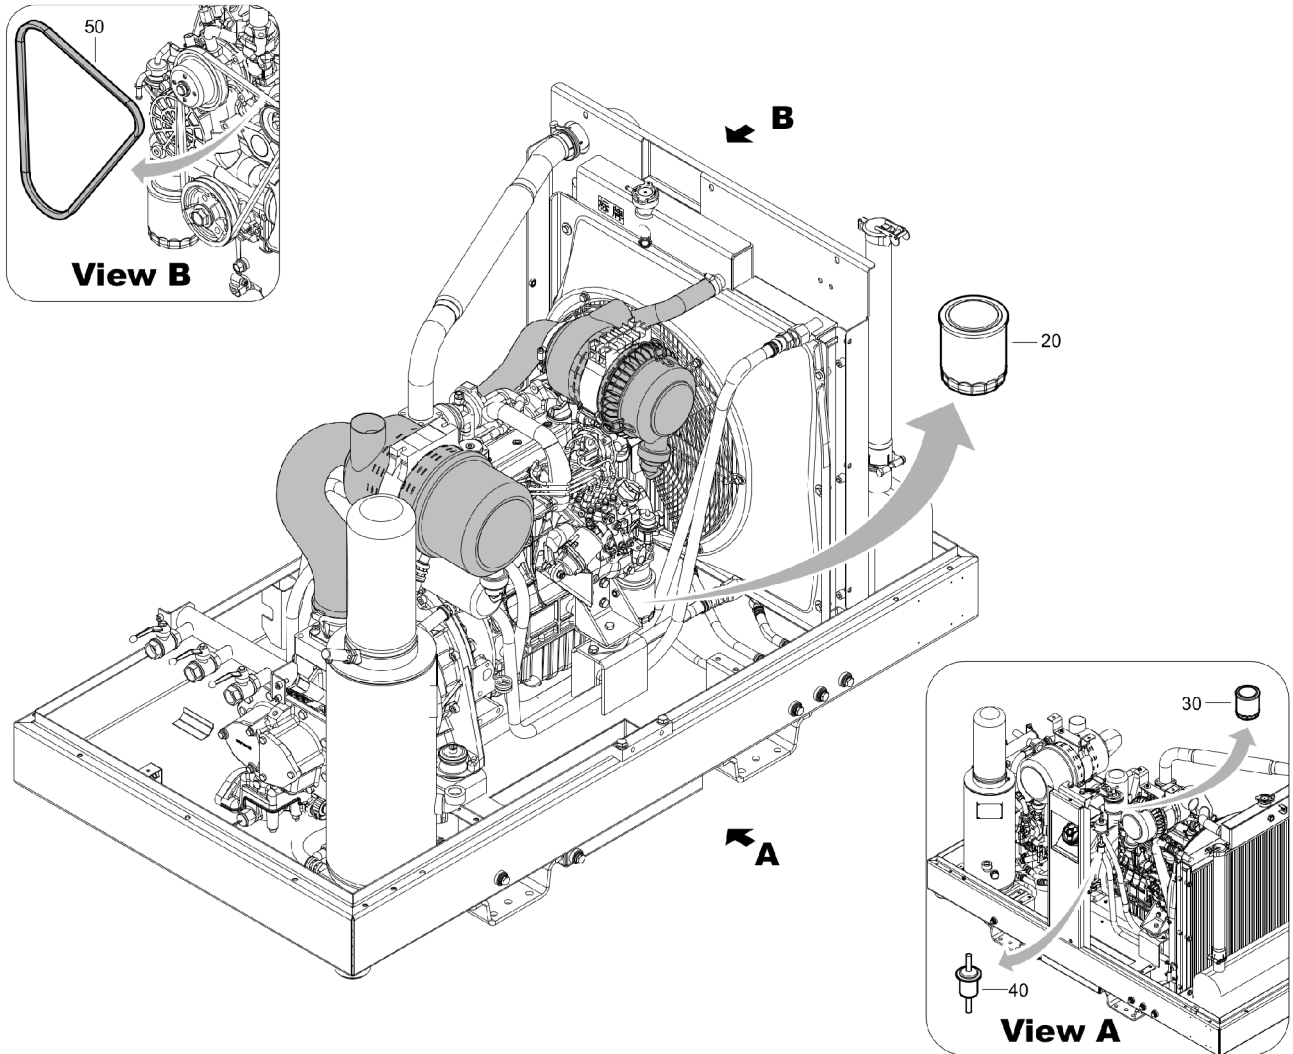

Service 3002608530_01 Service Pak 500 hours

Item	Part No.	Name	Qty	L
-	3002608530	Service Pak 500 hours	-	
20	-	Belt	1	
30	-	Fuel-filter	1	
40	-	Prefilter	1	
50	-	V-belt	1