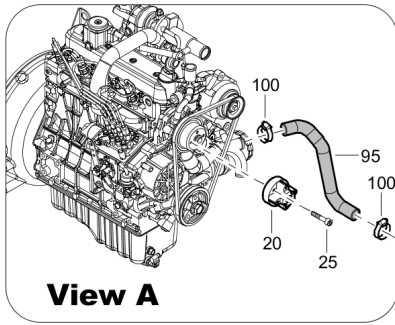

Engine 1625089551_11 Cooler and Fan

Item	Part No.	Name	Qty	L
15	1094554000	Cooler plate	1	
20	1626291503	Fan adapter	1	
25	0211125000	Hex socket screw	4	
30	1604585400	Fan	1	
35	1615769000	Clamping ring	1	
40	0147196402	Screw	4	
45	1094295781	Cooler assembly	1	
50	1615566400	Hexagon bolt	12	
55	1638214002	Cowl fan	1	
59	1604272600	Washer	1	
60	1615566400	Hexagon bolt	6	
65	1638268401	Fan grating	1	
70	1615566400	Hexagon bolt	3	
75	1094603500	Protection	1	
85	0147196058	Hexagon bolt	6	
86	0300013007	Washer plain	6	
95	1638187300	Hose	1	
100	0347610900	Hose clamp	2	
105	1638110501	Hose coolant	1	
110	0347610900	Hose clamp	2