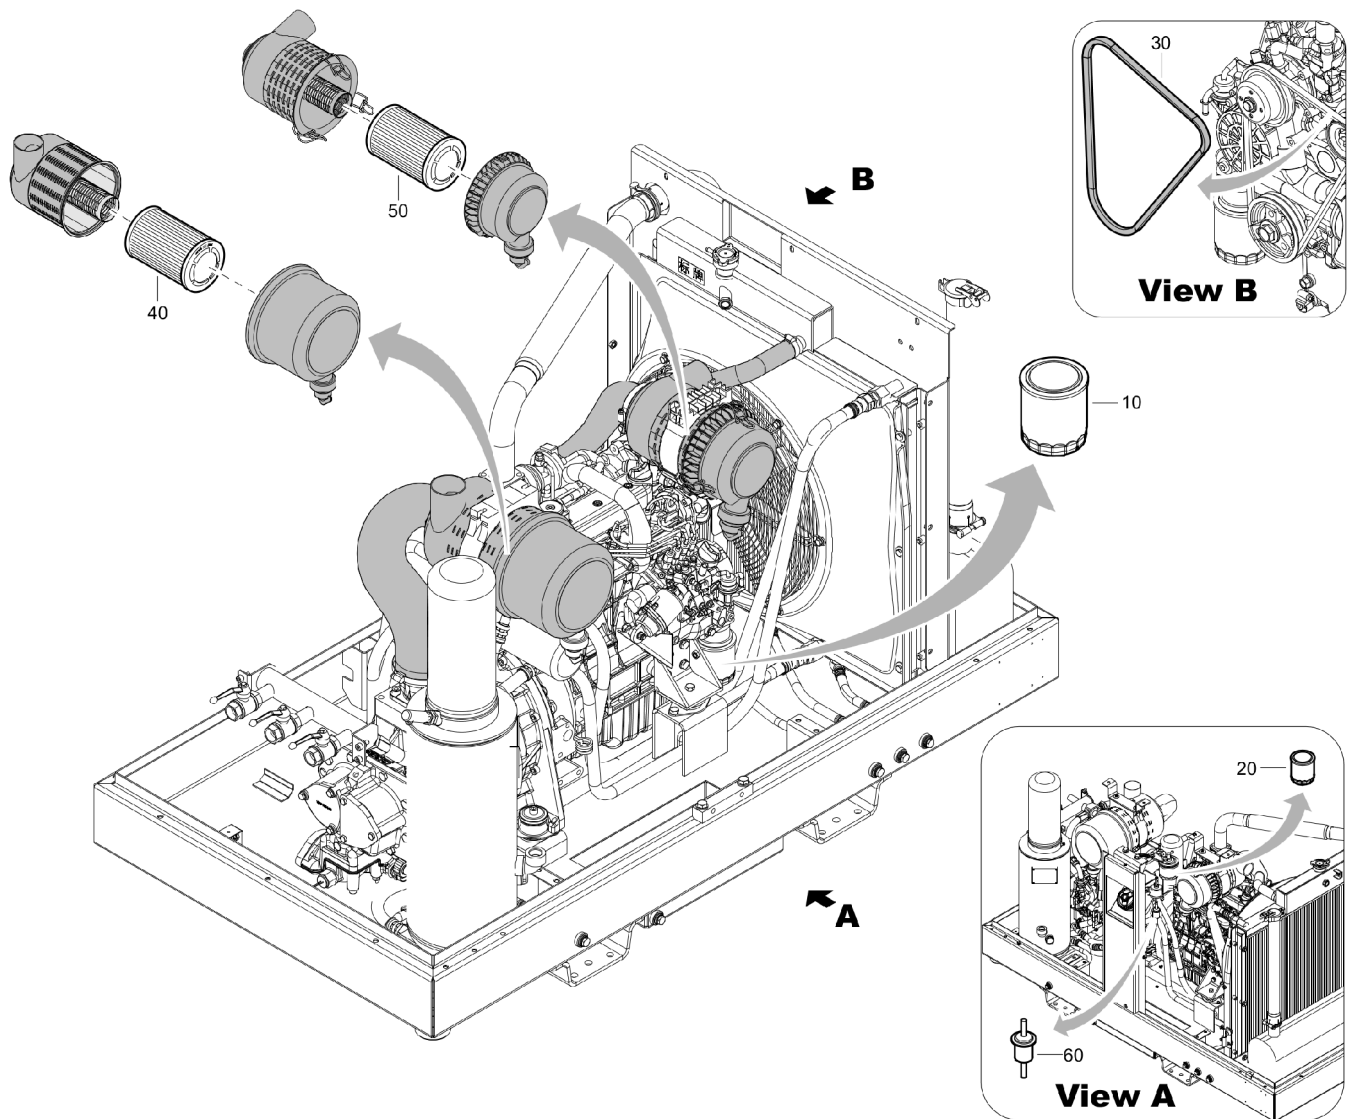

Service 3002608541_01 Service pak 1000 hours

Refer to the Parts Online web page for most up-to-date information. The printed information might be outdated.

Item	Part No.	Name	Qty	L
-	3002608541	Service pak 1000 hours	-	
10	-	Belt	1	
20	-	Fuel-filter	1	
30	-	V-belt	1	
40	-	Filter element kit	1	
50	-	Element filter	1	
60	-	Prefilter	1