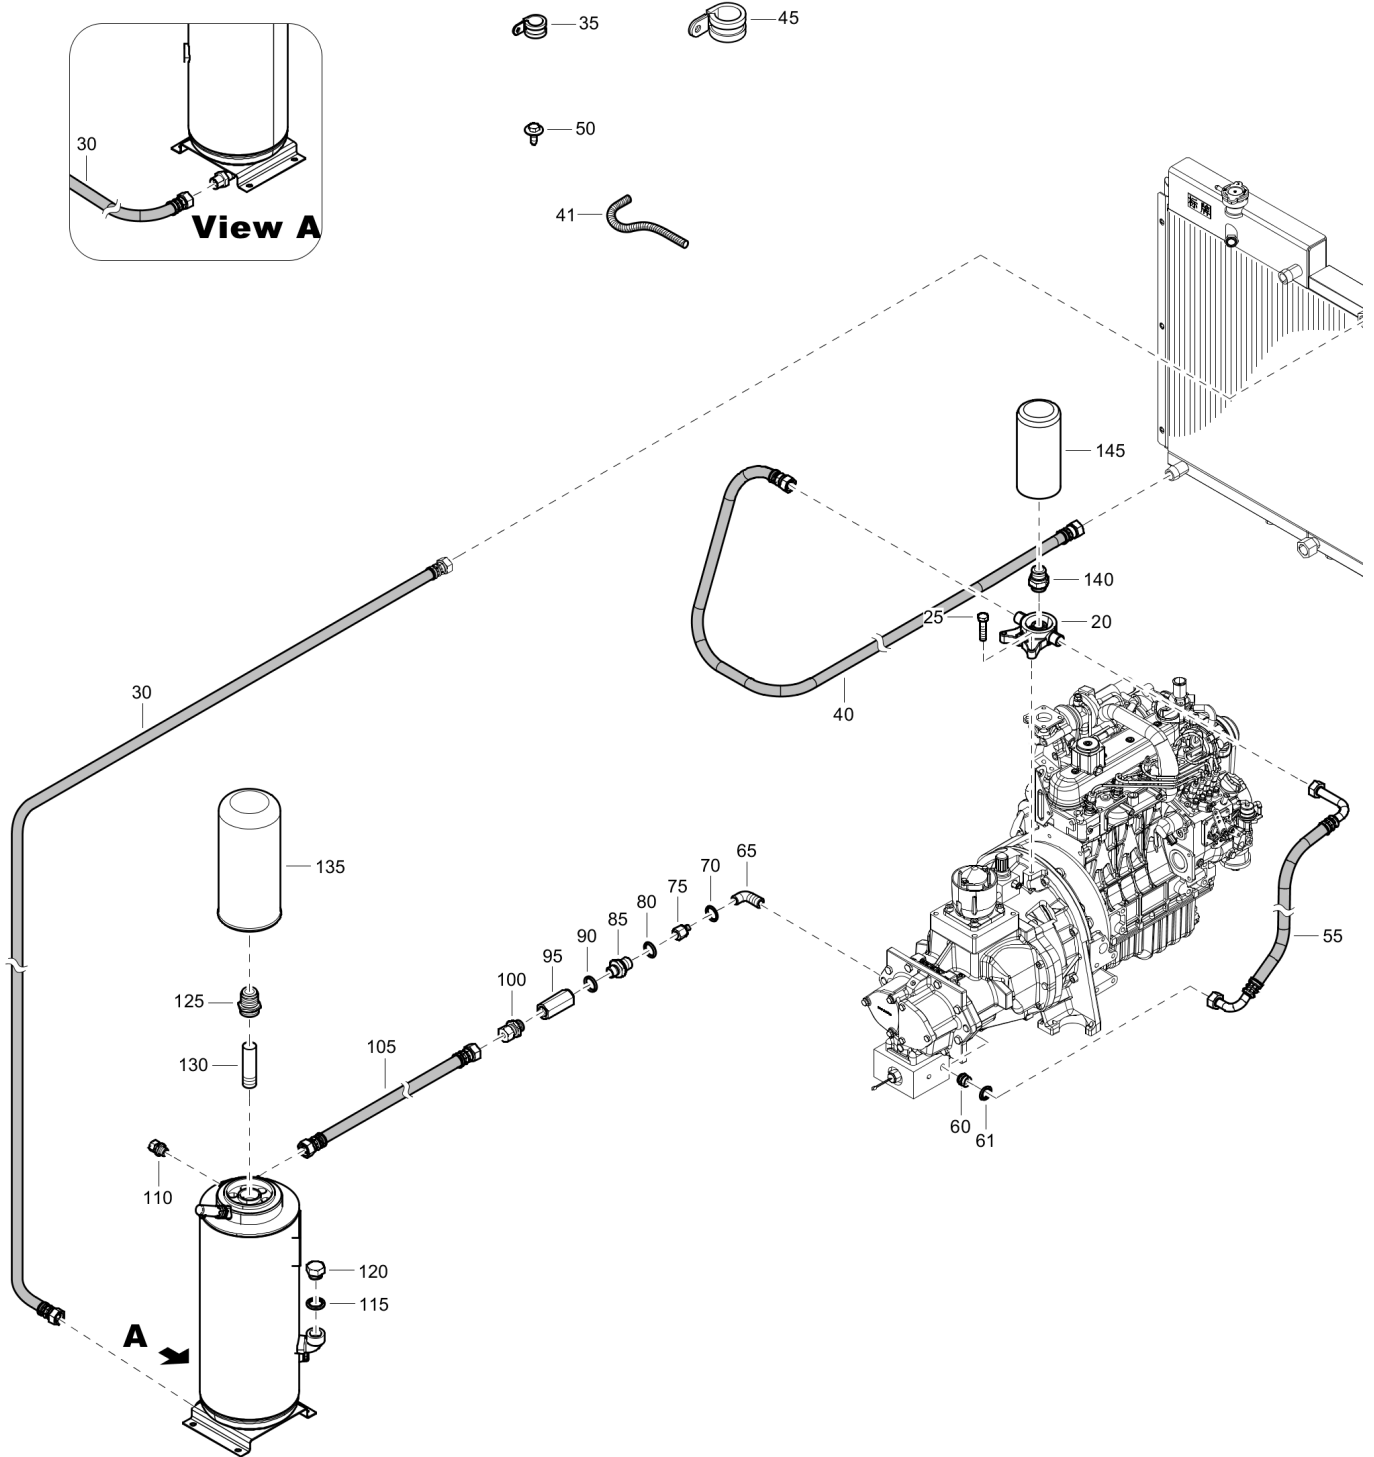

Mechanical 1625060031_01 Oil system

Refer to the Parts Online web page for most up-to-date information. The printed information might be outdated.

Item	Part No.	Name	Qty	L
20	1615776707	Housing	1	
25	0147132603	Hexagon head screw	2	
30	1094320400	Hose Assembly	1	
35	0346100210	Pipe clamp	1	
40	1094192301	Hose Assembly	1	
41	0070402237	Conduit	AR	
45	1619286101	Clamp pipe	1	
50	1615566400	Hexagon bolt	1	
55	1094320300	Hose assembly	1	
60	1079584015	Nipple	1	
61	0661103300	Seal washer	1	
65	0560440120	Fitting	1	
70	0653107000	Gasket	1	
75	1092825600	Reducer	1	
80	0653107000	Gasket	1	
85	1619520500	Nipple	1	
90	0653107000	Gasket	1	
95	0823005047	Non return valve	1	
100	0583810057	Coupling	1	
105	0070600248	Hose tubo	AR	
110	0583810057	Coupling	1	
115	0661100029	Seal washer	1	
120	1615508000	Hexagon plug	1	
125	1626823800	Nipple	1	
130	1626823701	Pipe	1	
135	6221372500	Separator oil	1	
140	1625752700	Nipple	1	
145	1631011800	Oil filter	1