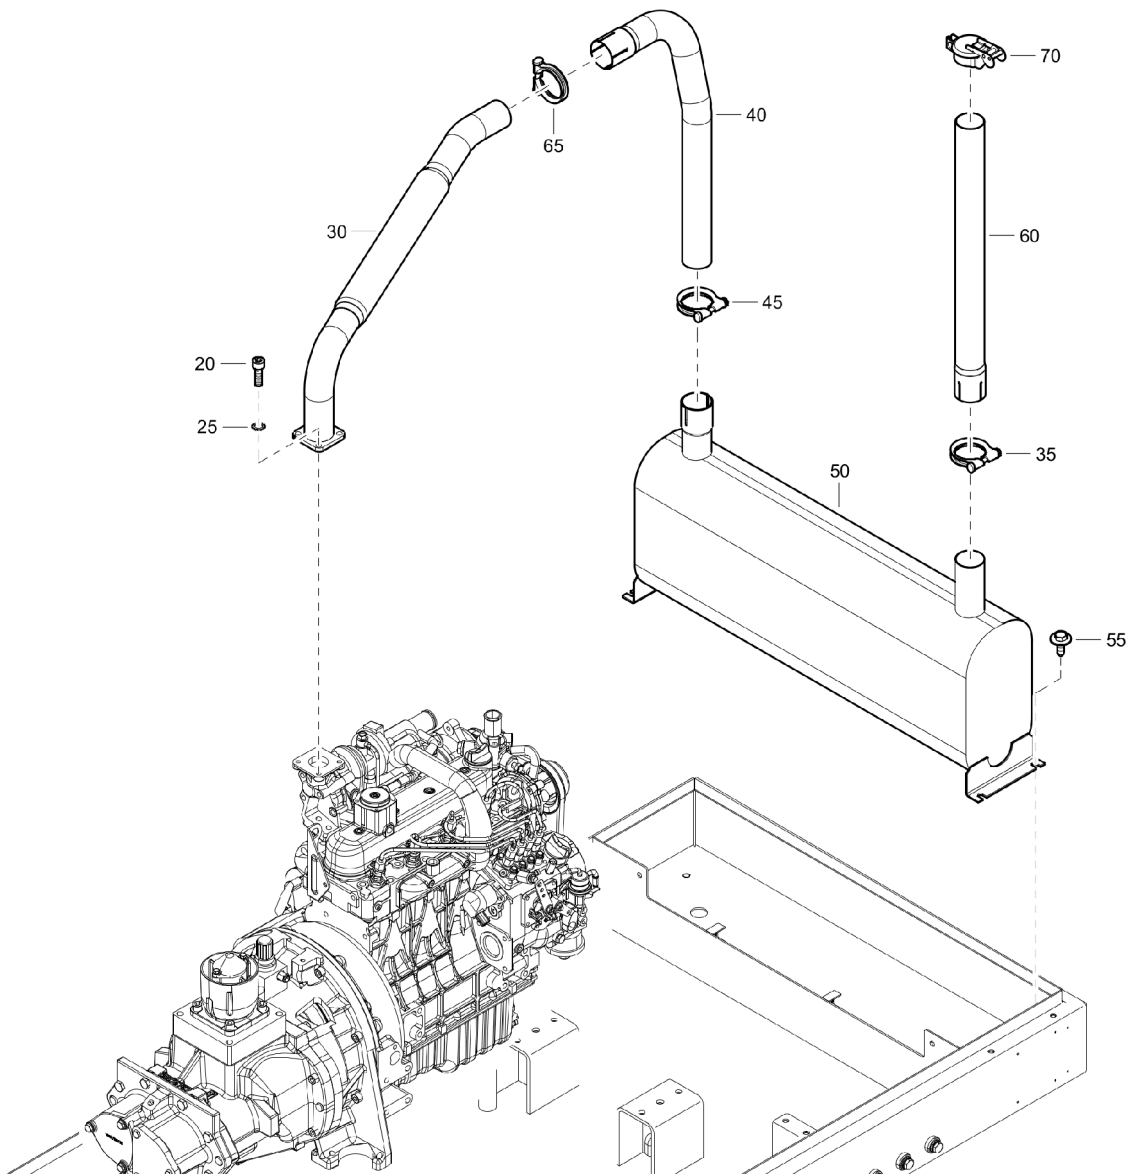

Engine 1625089561_03 Exhaust system

Refer to the Parts Online web page for most up-to-date information. The printed information might be outdated.

Item	Part No.	Name	Qty	L
20	0211132603	Hexagon socket screw	4	
25	0333322700	Lock washer	4	
30	1094260300	Exhaust pipe	1	
35	0346300108	Clamp	1	
40	1094298700	Long pipe	1	
45	0346300108	Clamp	1	
50	1094294601	Muffler	1	
55	1615566400	Hexagon bolt	4	
60	1094298800	Pipe exhaust	1	
65	0346300118	Clamp	1	
70	1092804580	Exhaust cover	1