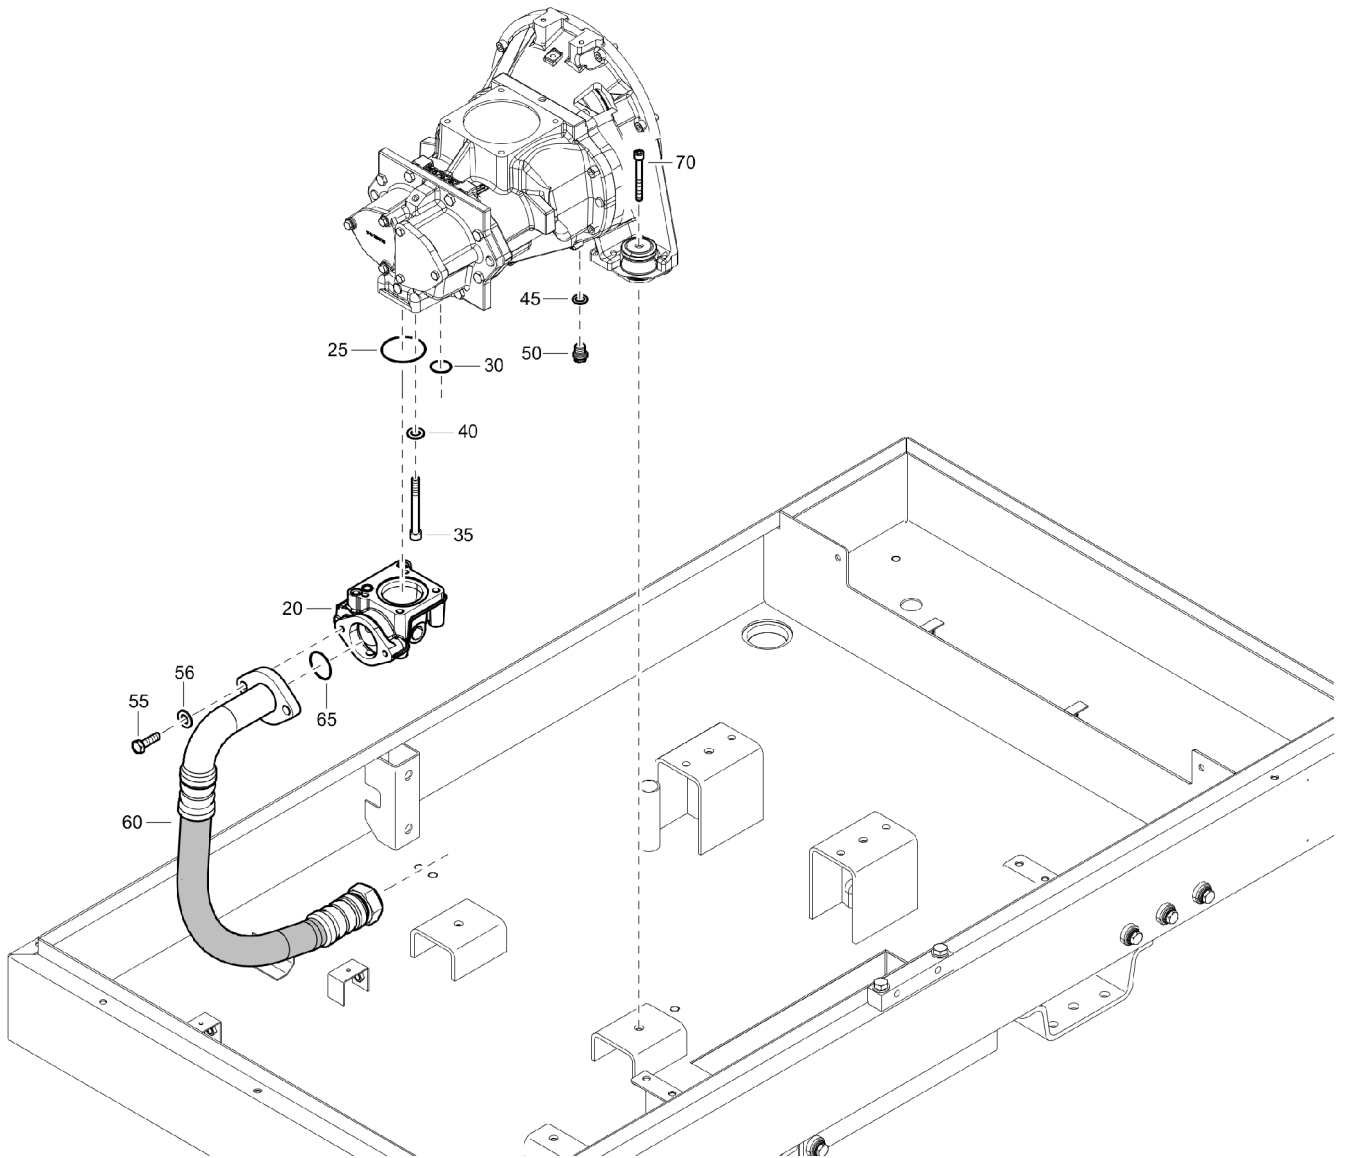

Mechanical 1625089581_05 Air outlet

Item	Part No.	Name	Qty	L
20	1094391000	Manifold	1	
25	0663713700	O-ring	1	
30	0663210778	O-ring	3	
35	0211196331	Screw	2	
40	0301233500	Plain washer	4	
45	0653106200	Copper washer	2	
50	0686371601	Plug	2	
55	0147132503	Screw DIN933	2	
56	0301233500	Plain washer	2	
60	1094271500	Hose assembly	1	
65	0663713500	O-ring	1	
70	0211133303	Screw slotted	2