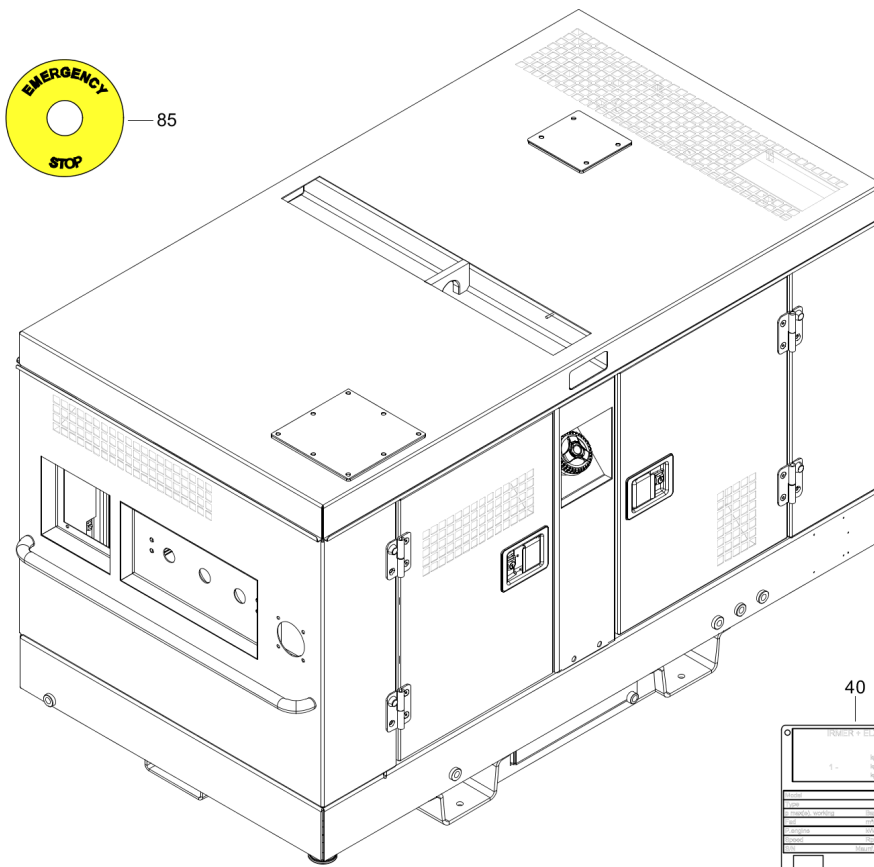

Mechanical 1625089818_00 Markings

Item	Part No.	Name	Qty	L
25	1094404201	Label	1	
30	1638247300	Decal	1	
35	1094603900	Decal	1	
40	-	Data plate (Not available separately)	1	
45	0129310700	Blind rivet	4	
60	1094570100	Label	1	
65	1092038366	Label	1	
85	1094395500	Label	1