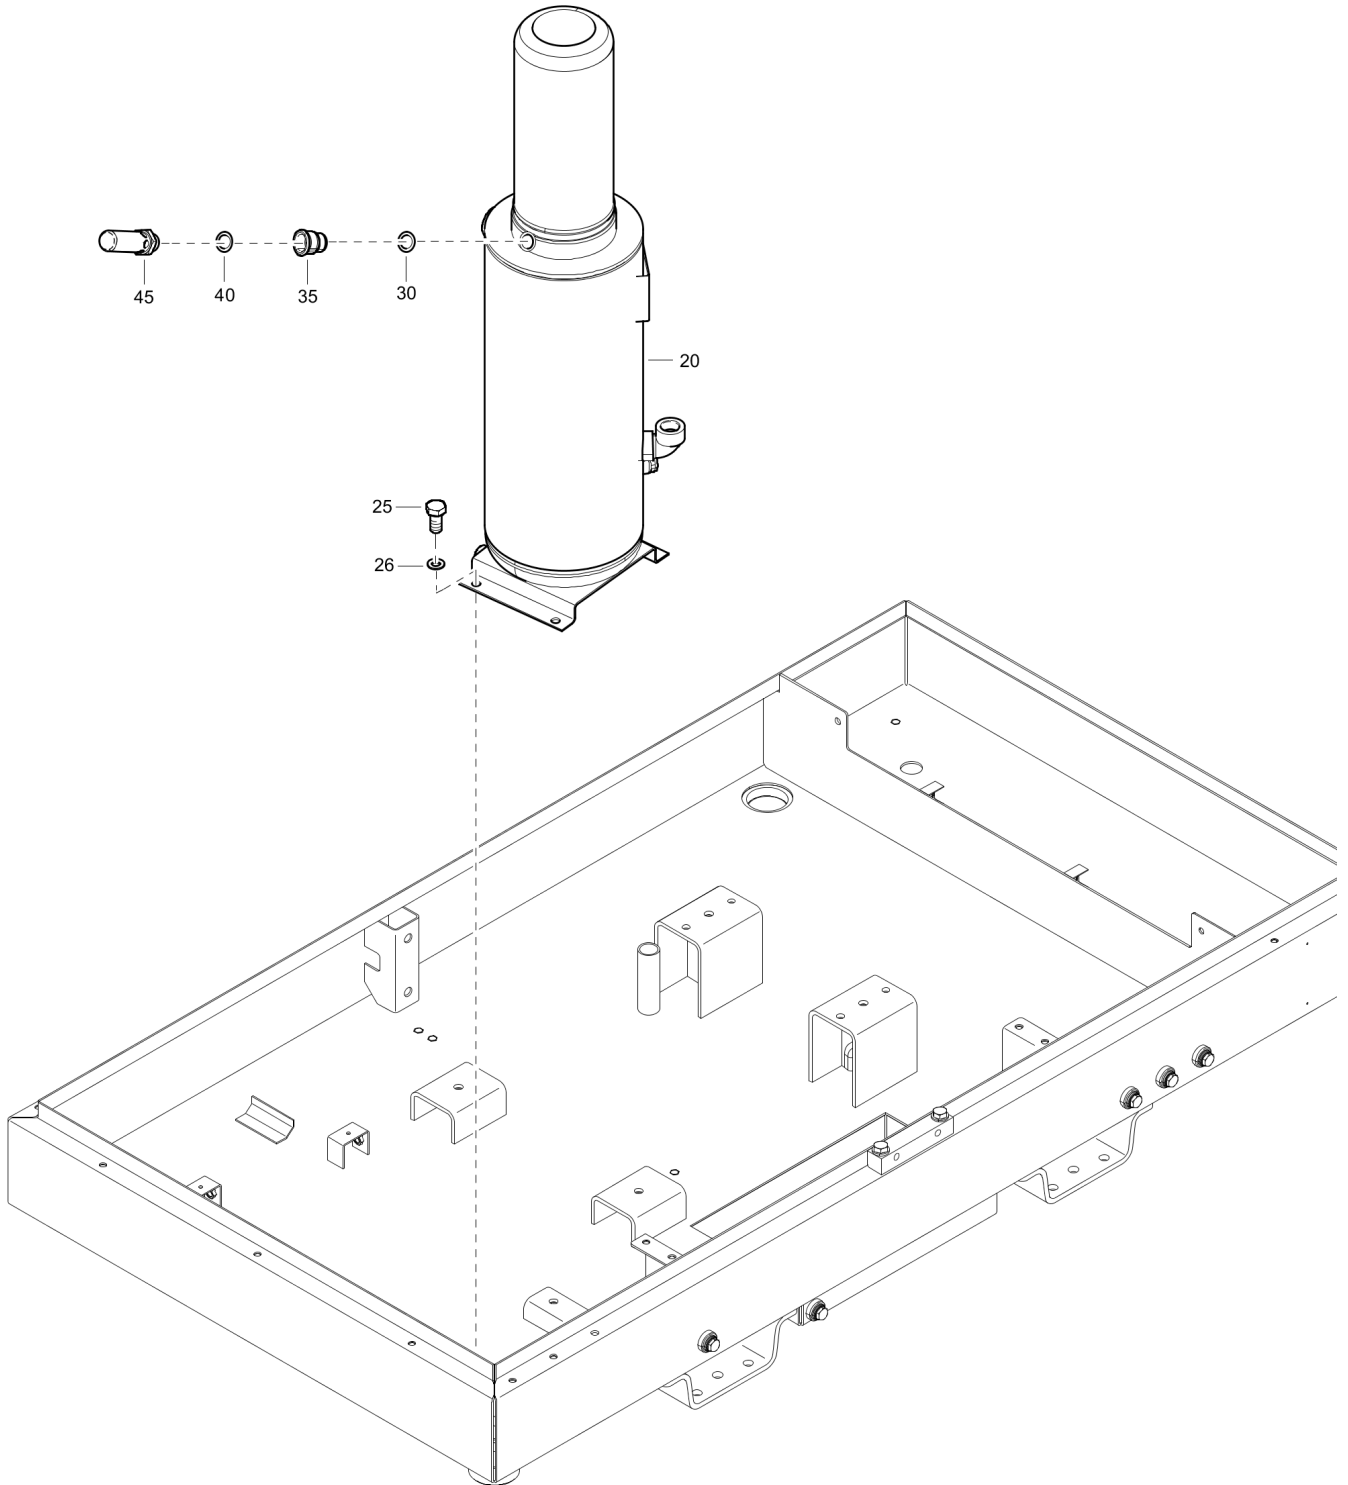

**Mechanical** 1625089592\_03 Country set

Refer to the Parts Online web page for most up-to-date information. The printed information might be outdated.

Item	Part No.	Name	Qty	L
20	1094348180	Vessel	1	
25	0147195874	Hex. Head screw	4	
26	0301234400	Plain washer	4	
30	0653112400	Gasket	1	
35	1094365900	Adapter	1	
40	0653112400	Gasket	1	
45	0830100518	Safety valve	1	