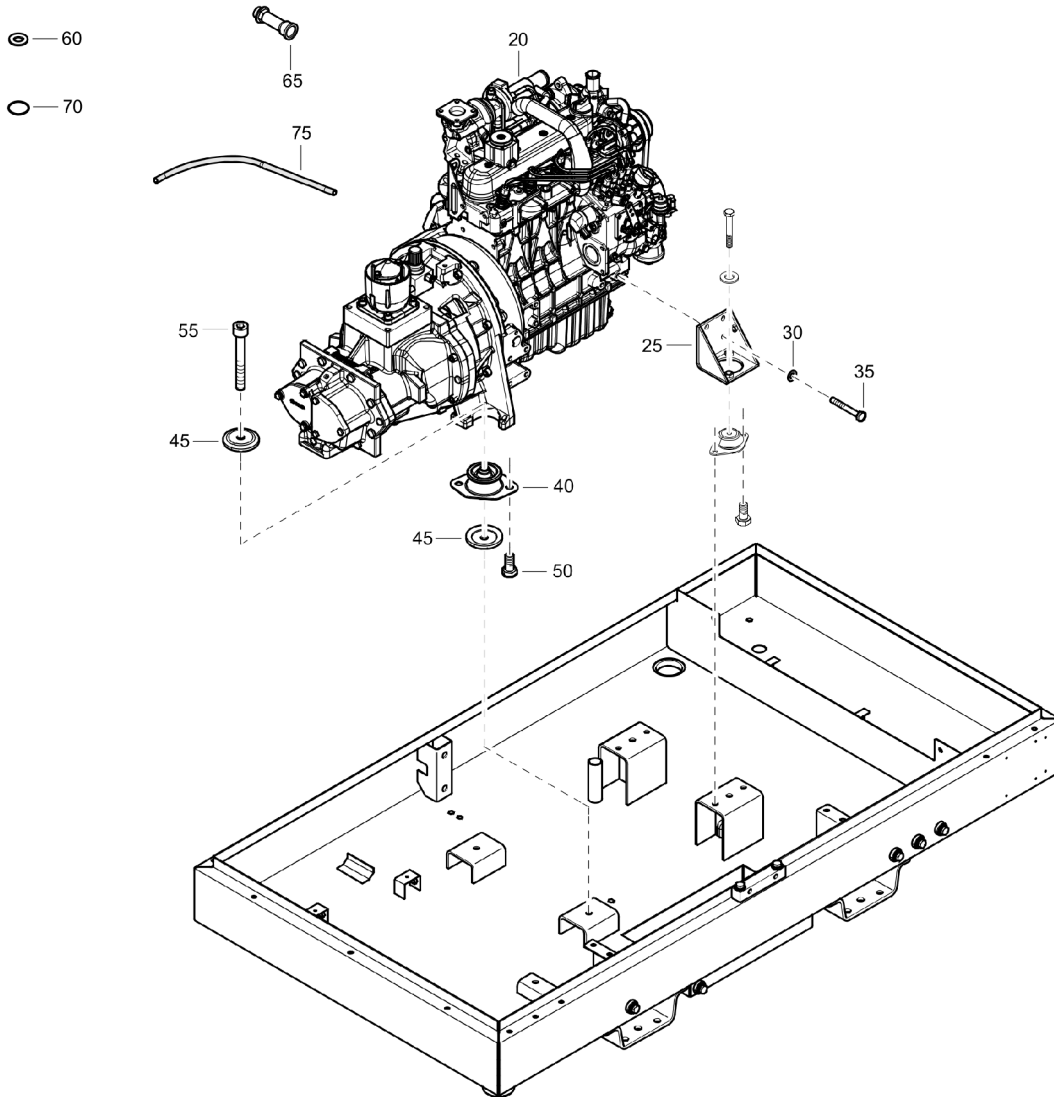

Engine 1625089511_06 Engine and accessories

Refer to the Parts Online web page for most up-to-date information. The printed information might be outdated.

Item	Part No.	Name	Qty	L
20	1094294400	Engine	1	
25	1094176102	Support engine	2	
30	0301234400	Plain washer	8	
35	0147195945	Hex. Head screw	8	
40	1604186600	Pad anti vibration	2	
45	1202871900	Washer plain	4	
50	0147195874	Hex. Head screw	4	
55	0211137103	Hex sock. Screw	2	
60	0301234400	Plain washer	2	
65	1094523300	Oil filling port	1	
70	0663312900	O-ring	1	
75	0075402569	Tube	AR