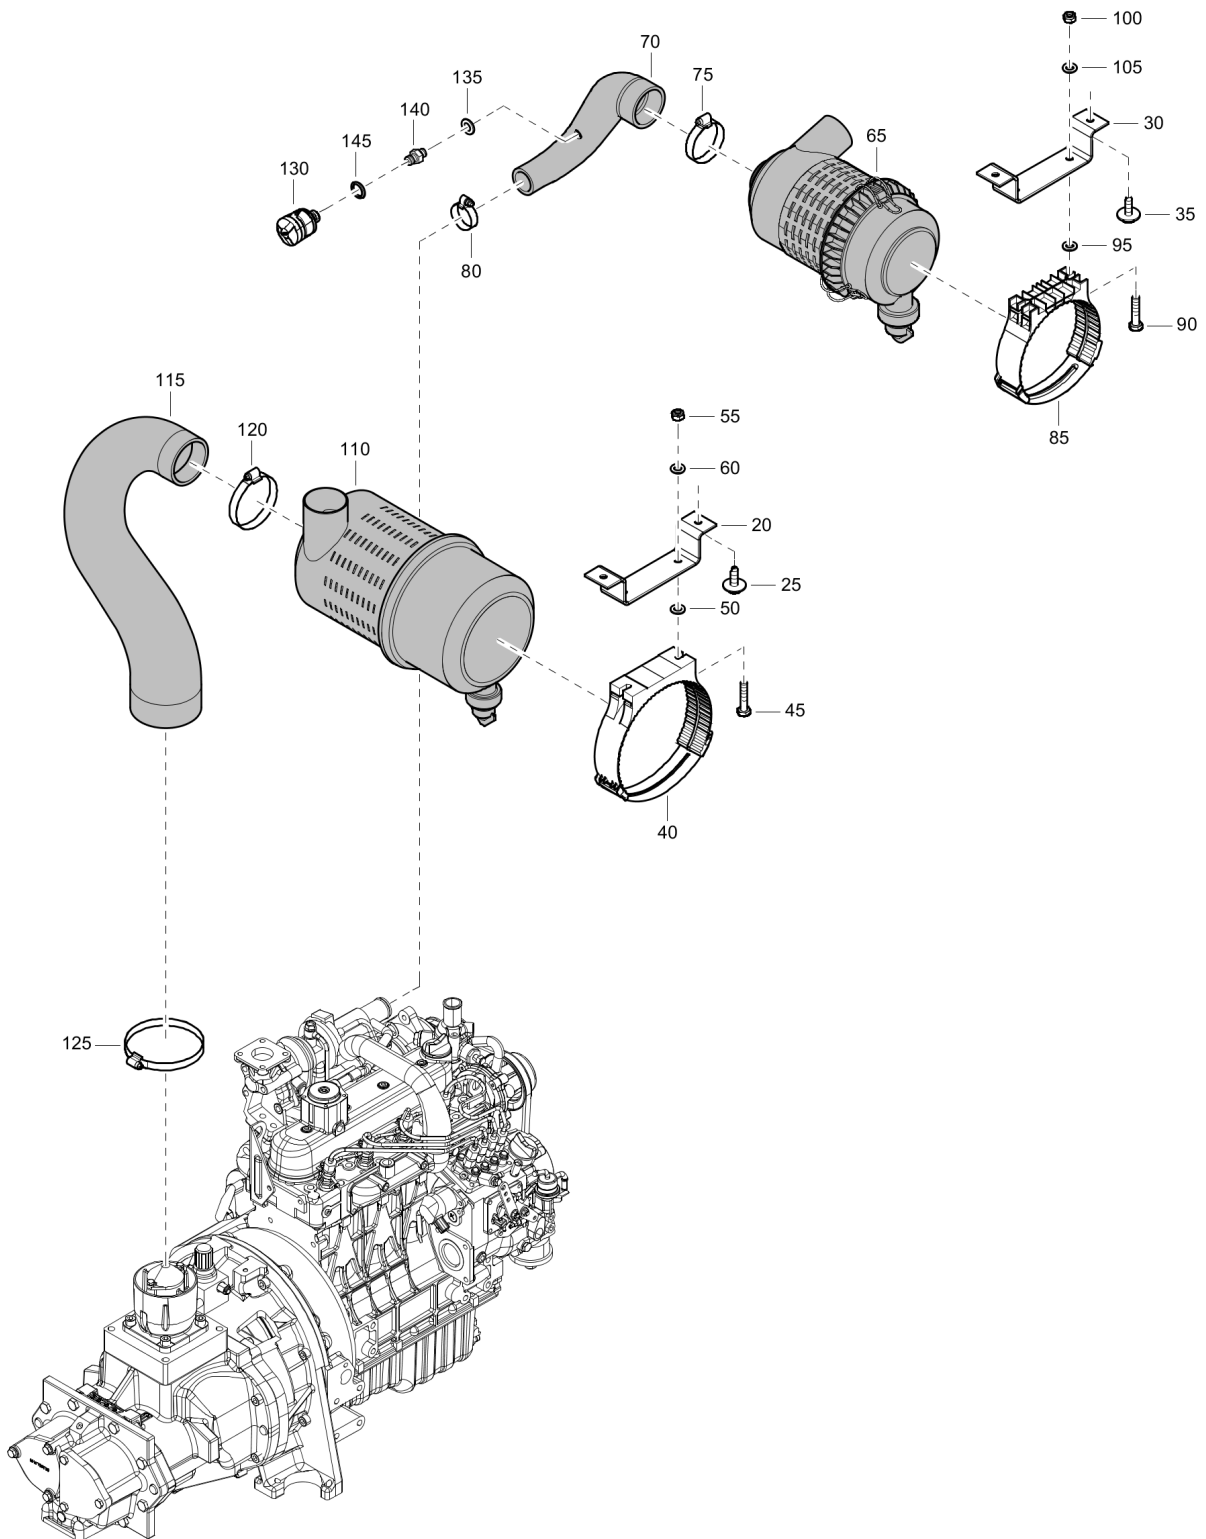

Refer to the Parts Online web page for most up-to-date information. The printed information might be outdated.

**Mechanical** 1625089531\_02 Gear set

Item	Part No.	Name	Qty	L
30	1094378380	Gearset	1	

**Mechanical** 1625060002\_00 Air inlet

Refer to the Parts Online web page for most up-to-date information. The printed information might be outdated.

Item	Part No.	Name	Qty	L
20	1094294900	Bracket	1	
25	1615566400	Hexagon bolt	2	
30	1094295000	Bracket	1	
35	1615566400	Hexagon bolt	2	
40	1626174700	Support	1	
45	0147132703	Hexagon bolt	2	
50	0301233500	Plain washer	2	
55	0291111000	Lock nut	2	
60	0301233500	Plain washer	2	
65	1092049840	Air filter	1	
70	1094295301	Hose	1	
75	0347610004	Clamp	1	
80	0347611200	Hose clamp	1	
85	1626177700	Support	1	
90	0147132703	Hexagon bolt	2	
95	0301233500	Plain washer	2	
100	0291111000	Lock nut	2	
105	0301233500	Plain washer	2	
110	1092526000	Filter air	1	
115	1094294800	Hose	1	
120	0347611600	Hose clip	1	
125	0347611500	Clamp	1	
130	1613791203	Indicator	1	
135	0653104600	Flat gasket	1	
140	1612215200	Nipple hexagon	1	
145	0661101400	Sealing washer	1	

**Mechanical** 1625089592\_03 Country set

Refer to the Parts Online web page for most up-to-date information. The printed information might be outdated.

Item	Part No.	Name	Qty	L
20	1094348180	Vessel	1	
25	0147195874	Hex. Head screw	4	
26	0301234400	Plain washer	4	
30	0653112400	Gasket	1	
35	1094365900	Adapter	1	
40	0653112400	Gasket	1	
45	0830100518	Safety valve	1	