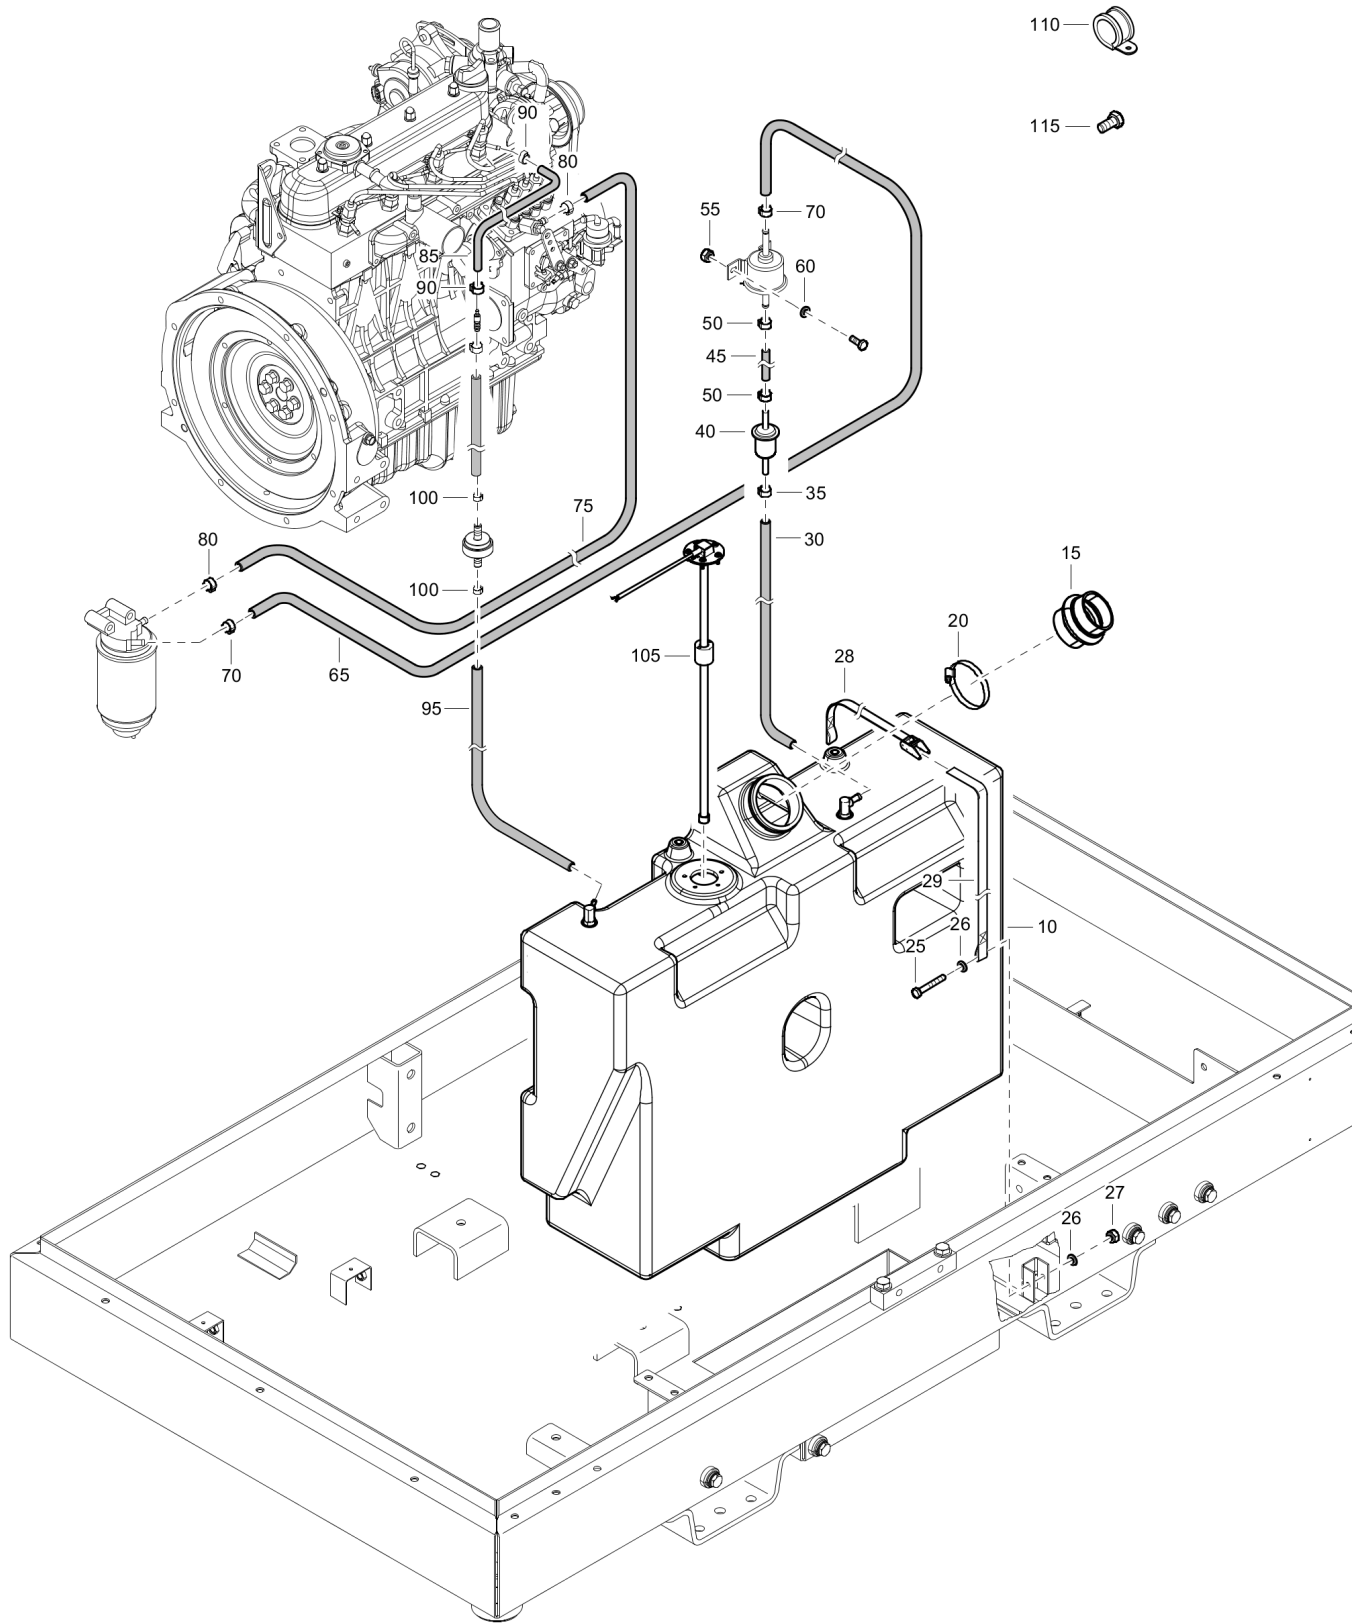

Engine 1625089611_06 Fuel system

Refer to the Parts Online web page for most up-to-date information. The printed information might be outdated.

Item	Part No.	Name	Qty	L
10	1094298981	Fuel tank assembly	1	
15	1094369300	Hose	1	
20	0347611700	Hose clamp	2	
25	0147125203	Hexagon head screw	4	
26	0301232100	Plain washer	8	
27	0291110800	Hexagon lock nut	4	
28	1616461400	Nylon band	2	
29	1616461500	Nylon band	2	
30	1092848300	Fuel hose	AR	
35	1604413700	Hose clip	2	
40	1604579200	Prefilter	1	
45	1092848300	Fuel hose	AR	
50	1604413700	Hose clip	2	
55	0291110800	Hexagon lock nut	2	
60	0301232100	Plain washer	2	
65	1092848300	Fuel hose	AR	
70	1604413700	Hose clip	2	
75	1092848300	Fuel hose	AR	
80	1604413700	Hose clip	2	
85	1092366100	Hose	AR	
90	1605102400	Hose clamp	2	
95	1092366100	Hose	AR	
100	1605102400	Hose clamp	2	
105	1094395400	Fuel level sensor	1	
110	0346100019	Pipe clamp	1	
115	0147132203	Bolt	1