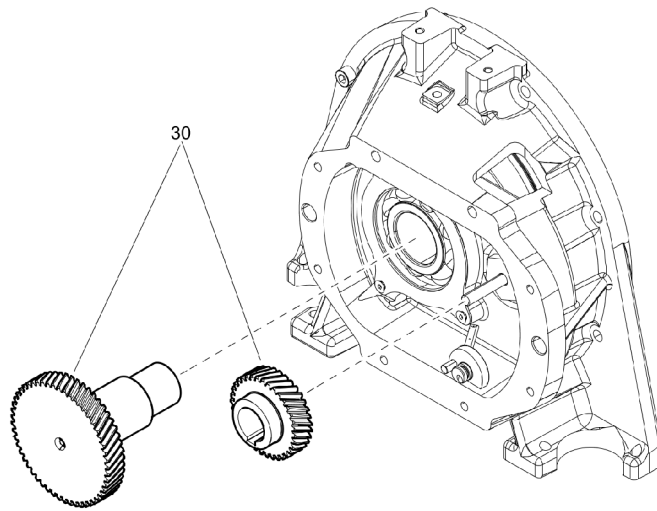

Mechanical 1625089521\_08 Compressor drive

Refer to the Parts Online web page for most up-to-date information. The printed information might be outdated.

Item	Part No.	Name	Qty	L
20	1616757580	Service element	1	
21	0663211620	O-ring	1	
35	0211136403	Hexagon socket head cap screw	8	
40	0102062600	Pin	2	
45	1638225300	Oil nozzle	1	
50	0211132303	Hex. socket screw	1	
55	0663311800	O-ring	1	
60	1638214300	Spacer	1	
65	1638214700	Key parallel	1	
70	1638214600	Washer plain	1	
75	0147136803	Hexagon bolt	1	
80	1638250900	Plate bearing	1	
85	0211124401	Screw	3	
86	0333322000	Lock washer	3	
90	0504020013	Ball bearing	1	
95	1094299400	Gearbox	1	
100	1092374900	Bushing	1	
105	1616562500	Seal-lip	1	
110	0335216200	Circlip	1	
115	0337606200	Parallel key	1	
120	1094364300	Coupling	1	
125	1604028700	Washer	1	
130	0211140800	Screw	1	
135	1604076100	Coupling	1	
140	0144324803	Screw	6	
145	0211136403	Hexagon socket head cap screw	8	
150	1615830900	Antivibration pad	2	
155	1202871900	Washer plain	4	
160	0147195874	Hex. Head screw	4	
165	0211137103	Hex sock. Screw	2	
170	0301234400	Plain washer	2	
175	1094462700	Washer	2	

Refer to the Parts Online web page for most up-to-date information. The printed information might be outdated.

**Mechanical** 1625089531\_02 Gear set

Item	Part No.	Name	Qty	L
30	1094378380	Gearset	1	

**Mechanical** 1625060002\_00 Air inlet