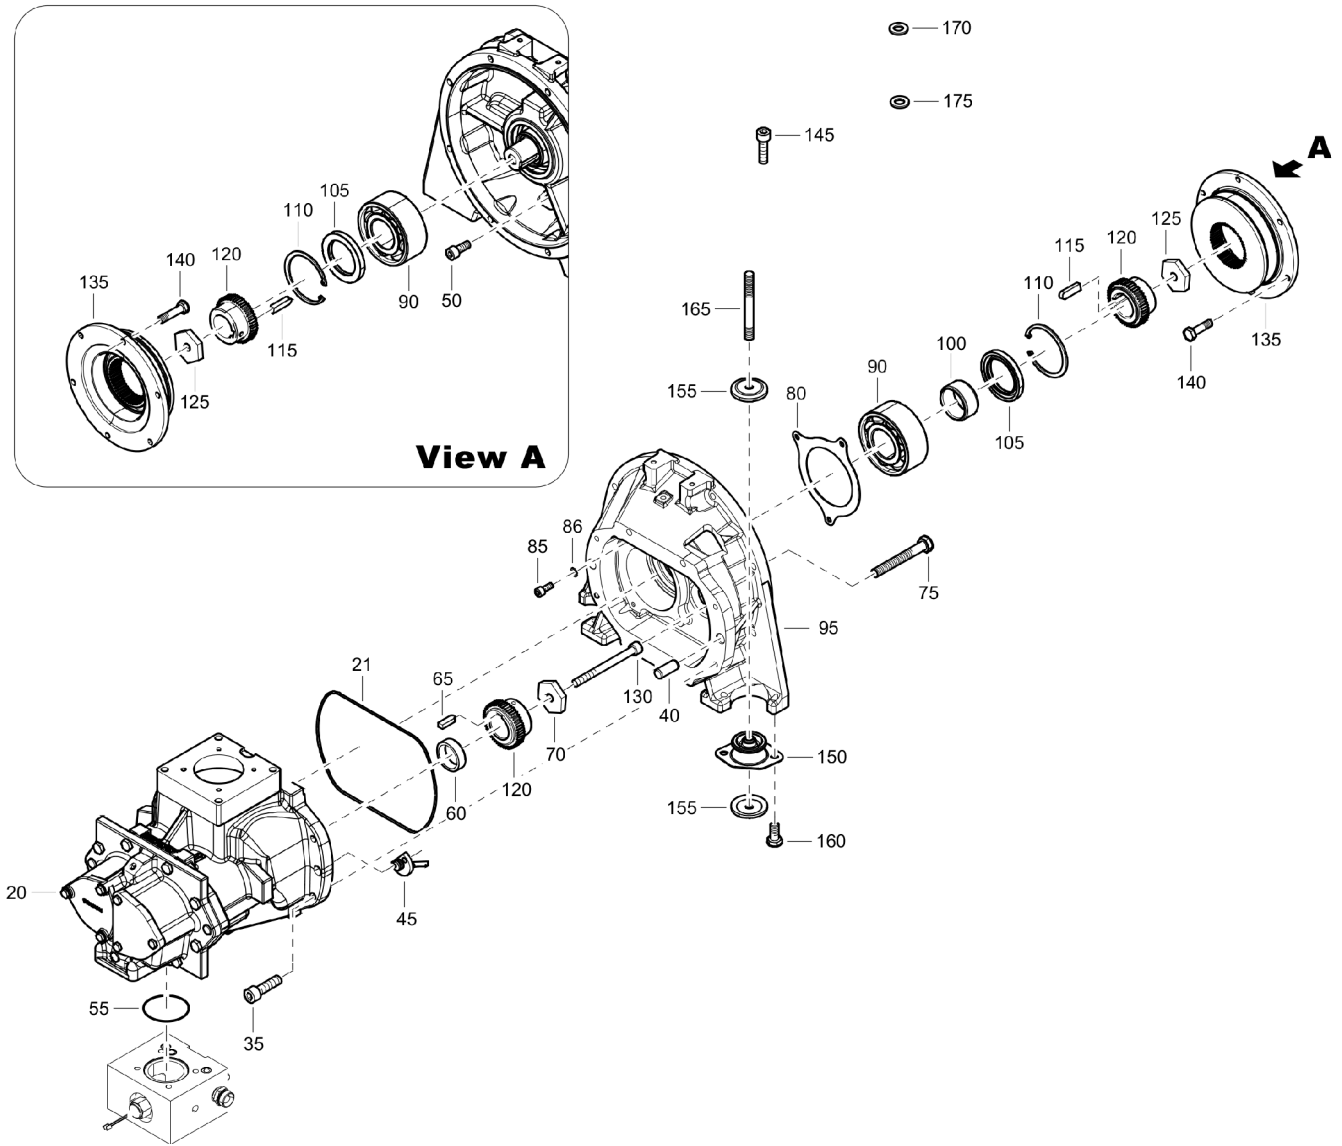

Mechanical 1625089521\_08 Compressor drive

Refer to the Parts Online web page for most up-to-date information. The printed information might be outdated.

Item	Part No.	Name	Qty	L
20	1616757580	Service element	1	
21	0663211620	O-ring	1	
35	0211136403	Hexagon socket head cap screw	8	
40	0102062600	Pin	2	
45	1638225300	Oil nozzle	1	
50	0211132303	Hex. socket screw	1	
55	0663311800	O-ring	1	
60	1638214300	Spacer	1	
65	1638214700	Key parallel	1	
70	1638214600	Washer plain	1	
75	0147136803	Hexagon bolt	1	
80	1638250900	Plate bearing	1	
85	0211124401	Screw	3	
86	0333322000	Lock washer	3	
90	0504020013	Ball bearing	1	
95	1094299400	Gearbox	1	
100	1092374900	Bushing	1	
105	1616562500	Seal-lip	1	
110	0335216200	Circlip	1	
115	0337606200	Parallel key	1	
120	1094364300	Coupling	1	
125	1604028700	Washer	1	
130	0211140800	Screw	1	
135	1604076100	Coupling	1	
140	0144324803	Screw	6	
145	0211136403	Hexagon socket head cap screw	8	
150	1615830900	Antivibration pad	2	
155	1202871900	Washer plain	4	
160	0147195874	Hex. Head screw	4	
165	0211137103	Hex sock. Screw	2	
170	0301234400	Plain washer	2	
175	1094462700	Washer	2	

**Mechanical** 1625089592\_03 Country set

Refer to the Parts Online web page for most up-to-date information. The printed information might be outdated.

Item	Part No.	Name	Qty	L
20	1094348180	Vessel	1	
25	0147195874	Hex. Head screw	4	
26	0301234400	Plain washer	4	
30	0653112400	Gasket	1	
35	1094365900	Adapter	1	
40	0653112400	Gasket	1	
45	0830100518	Safety valve	1	