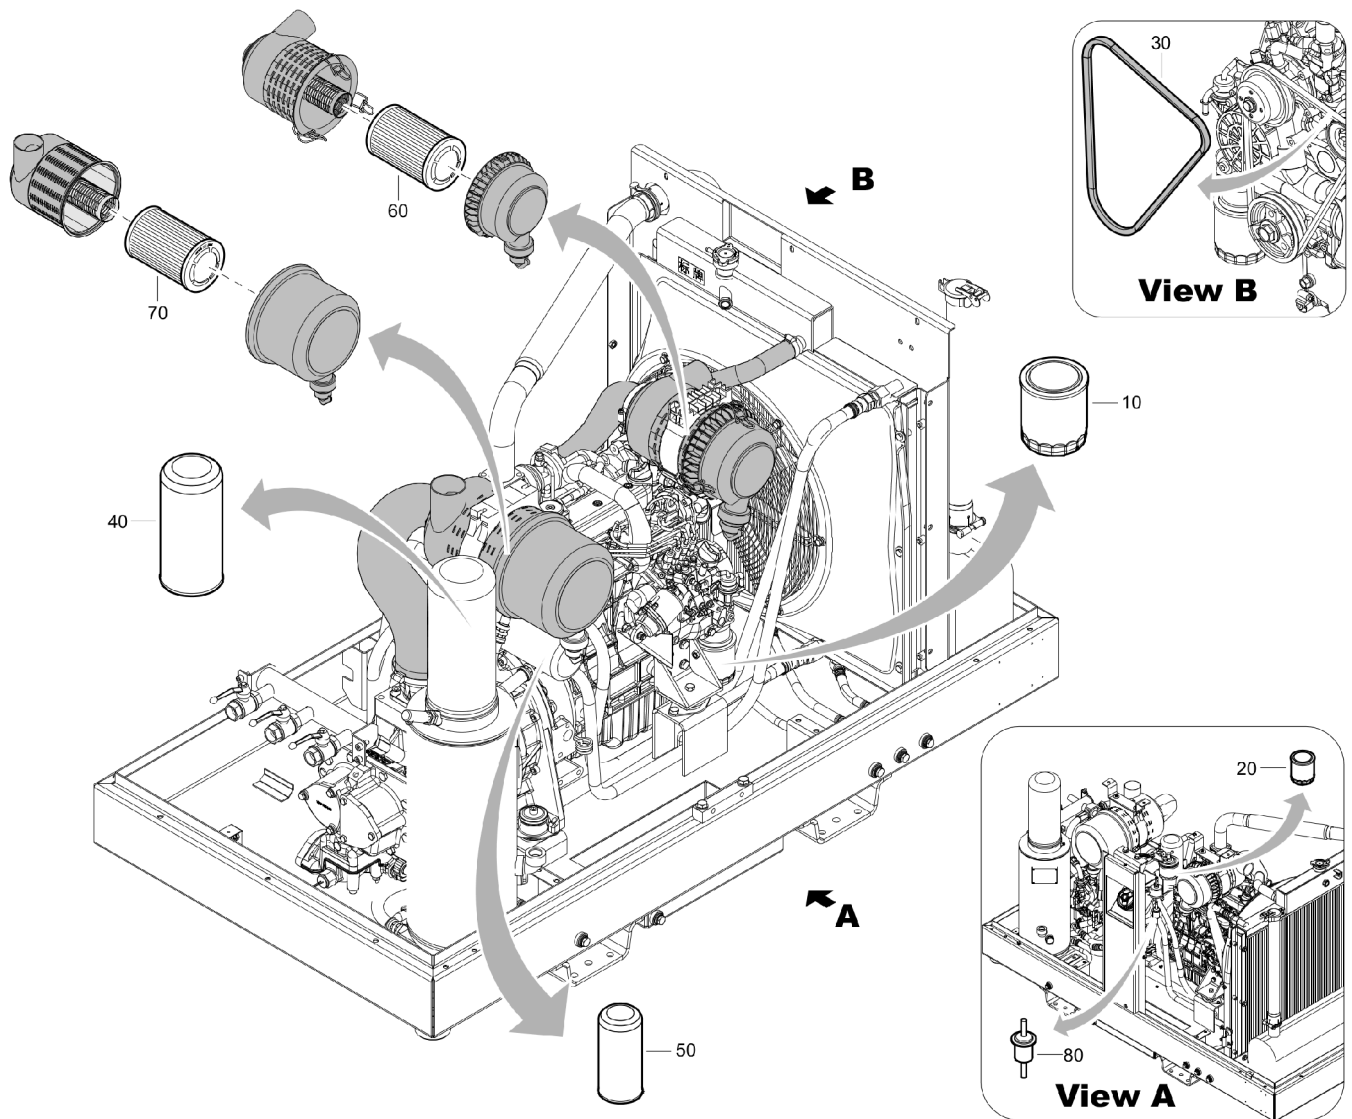

Service 3003608551_00 Service pak 1500 hours

Refer to the Parts Online web page for most up-to-date information. The printed information might be outdated.

Item	Part No.	Name	Qty	L
-	3003608551	Service pak 1500 hours	-	
10	-	Belt	1	
20	-	Fuel-filter	1	
30	-	V-belt	1	
40	-	Oil separator element	1	
50	-	Belt	1	
60	-	Element filter	1	
70	-	Filter element kit	1	
80	-	Prefilter	1