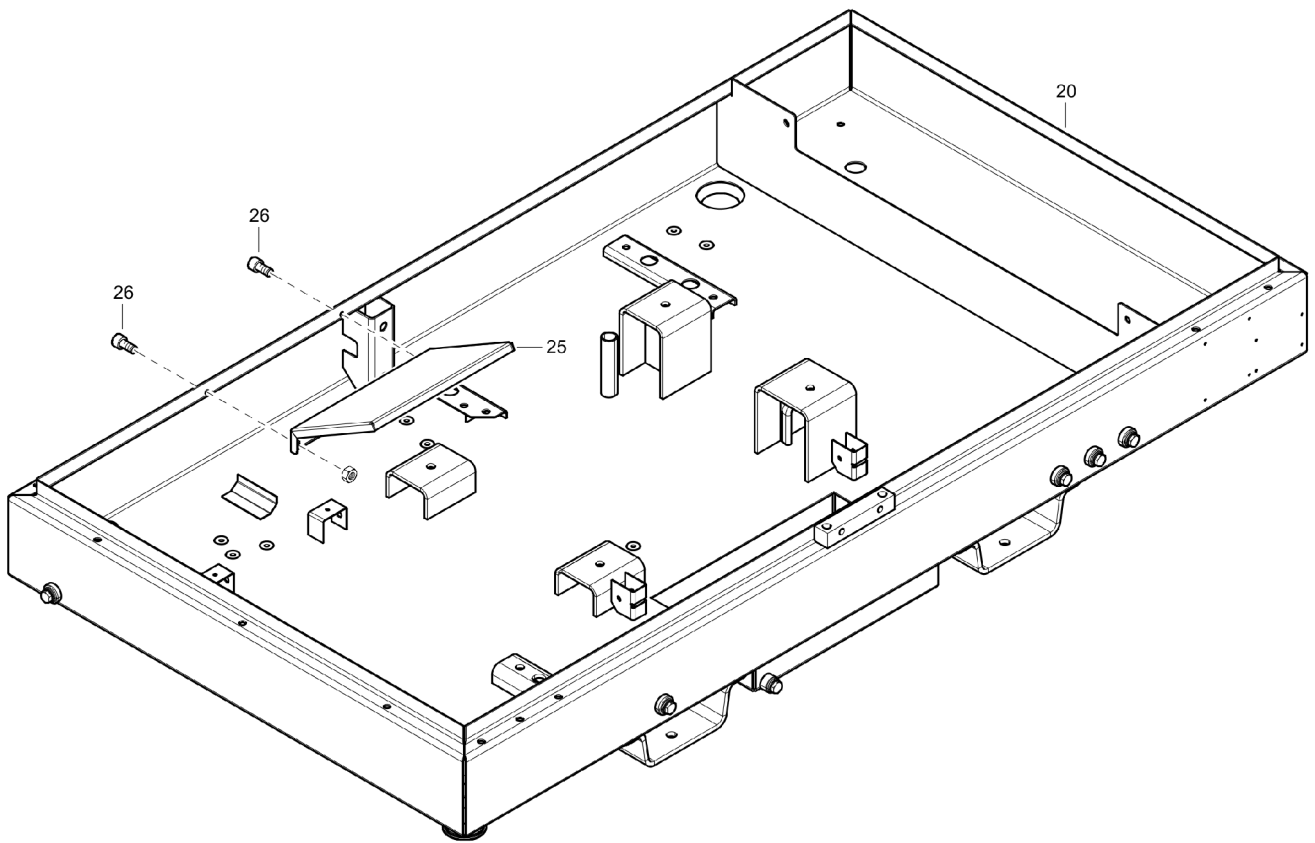

Mechanical 1625089814_00 Frame and mounts

Item	Part No.	Name	Qty	L
20	1094679380	Frame assembly denyo	1	
25	1094521400	Cover battery	1	
26	0211124401	Screw	2