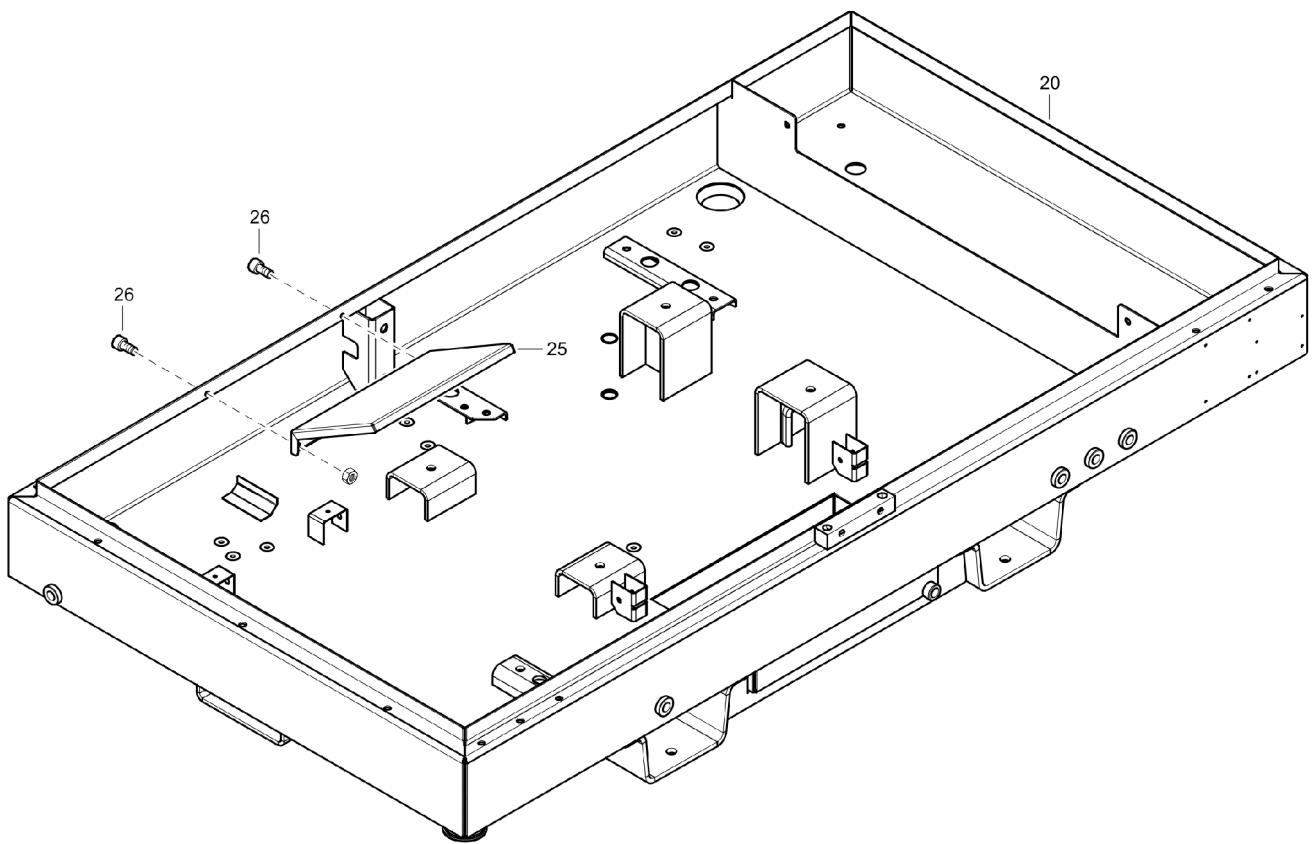

Option / accessories 1625089201_00 Frame and mount

Item	Part No.	Name	Qty	L
20	1094659680	Frame assembly	1	
25	1094521400	Cover battery	1	
26	0211124401	Screw	2