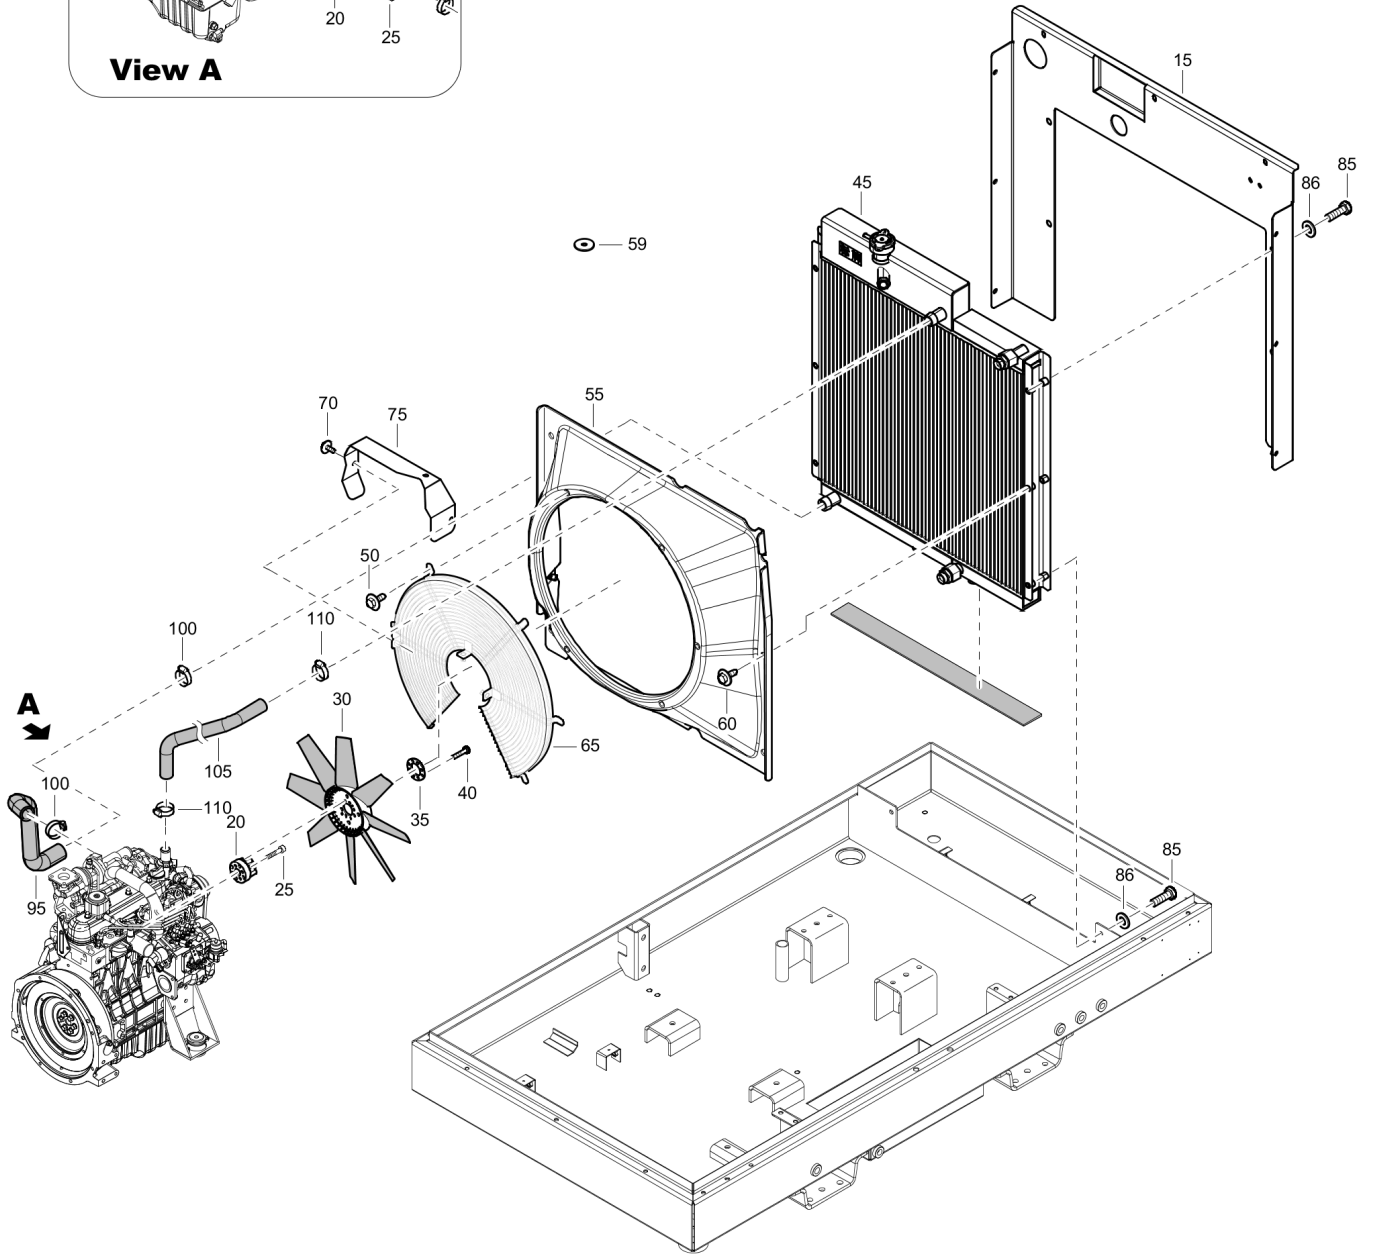

Engine 1625089551_11 Cooler and Fan

Item	Part No.	Name	Qty	L
15	1094554000	Cooler plate	1	
20	1626291503	Fan adapter	1	
25	0211125000	Hex socket screw	4	
30	1604585400	Fan	1	
35	1615769000	Clamping ring	1	
40	0147196402	Screw	4	
45	1094295781	Cooler assembly	1	
50	1615566400	Hexagon bolt	12	
55	1638214002	Cowl fan	1	
59	1604272600	Washer	1	
60	1615566400	Hexagon bolt	6	
65	1638268401	Fan grating	1	
70	1615566400	Hexagon bolt	3	
75	1094603500	Protection	1	
85	0147196058	Hexagon bolt	6	
86	0300013007	Washer plain	6	
95	1638187300	Hose	1	
100	0347610900	Hose clamp	2	
105	1638110501	Hose coolant	1	
110	0347610900	Hose clamp	2