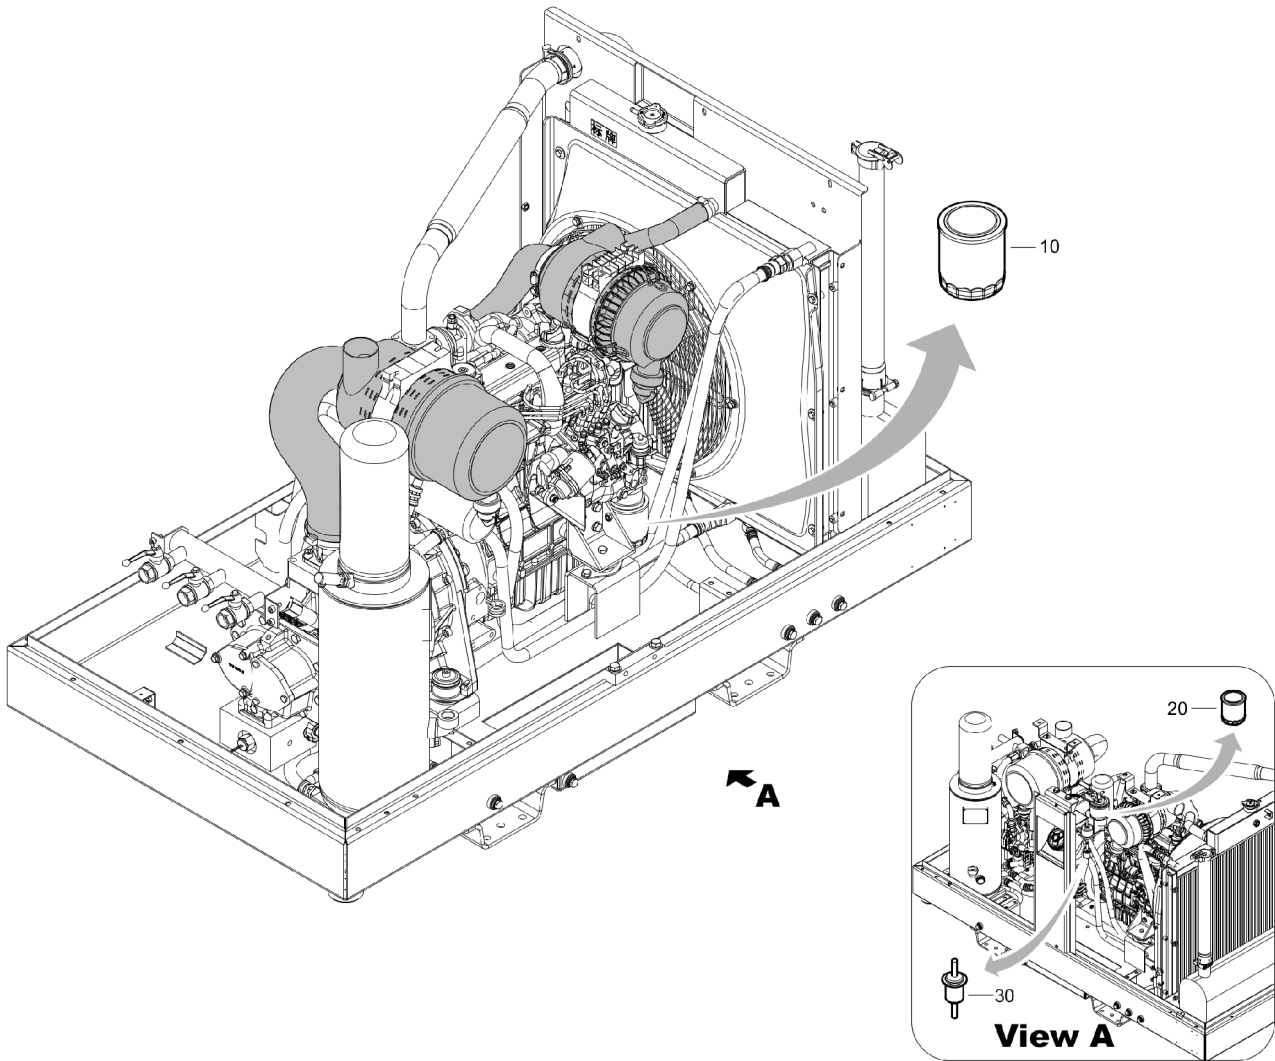

Service 3002608520_00 Service Pak 250 hours

Refer to the Parts Online web page for most up-to-date information. The printed information might be outdated.

Item	Part No.	Name	Qty	L
-	3002608520	Service pak 250 hours	-	
10	-	Belt	1	
20	-	Fuel-filter	1	
30	-	Prefilter	1