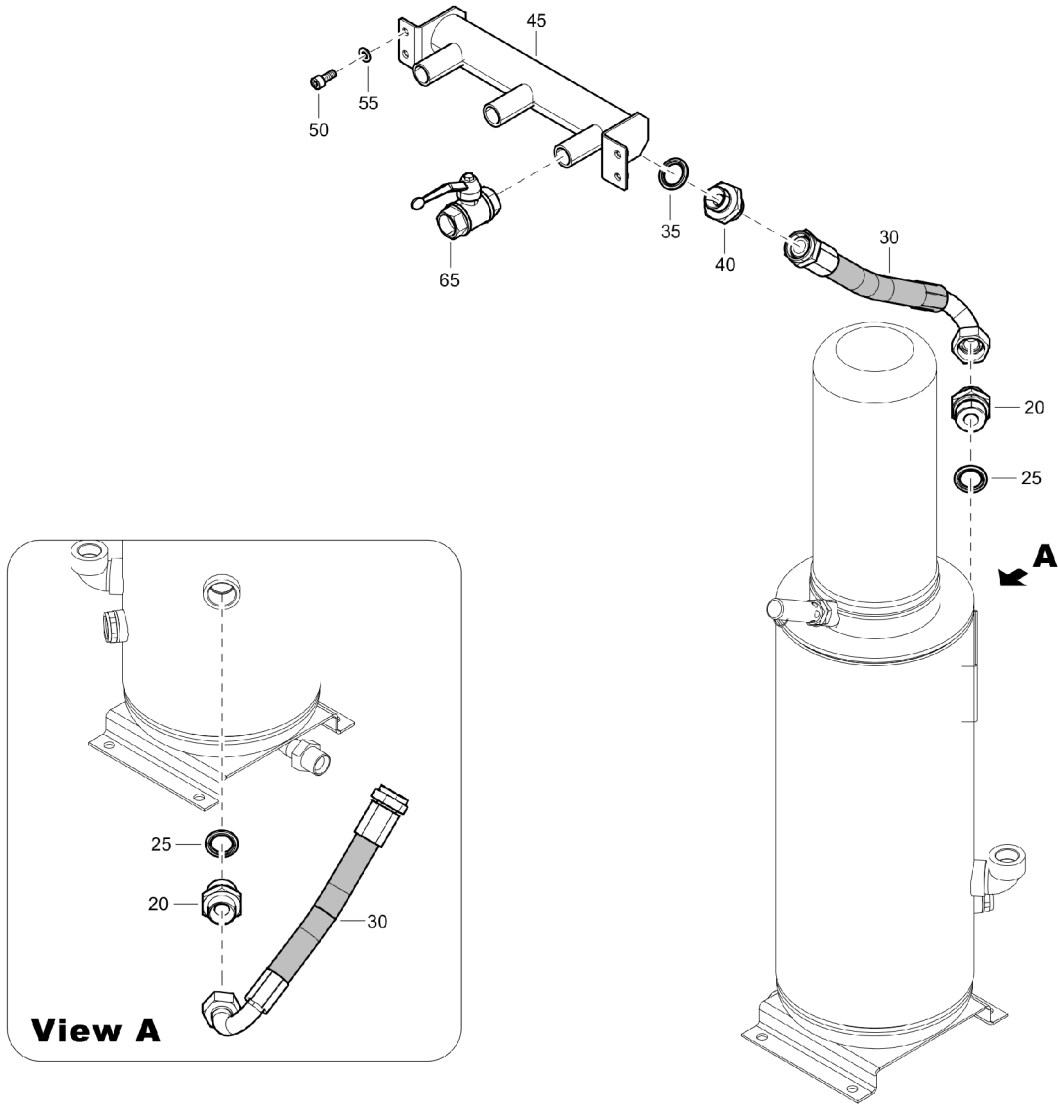

Mechanical 1625089651_05 No aftercooler

Item	Part No.	Name	Qty	L
20	0571003572	Fitting	1	
25	0661104900	Sealing washer	1	
30	1094271400	Hose assembly	1	
35	0661103800	Sealing washer	1	
40	1638228601	Nozzle	1	
45	1094270700	Manifold	1	
50	0211132301	Hex sock. screw	4	
55	0301233500	Plain washer	4	
65	1094171900	Ball valve	3