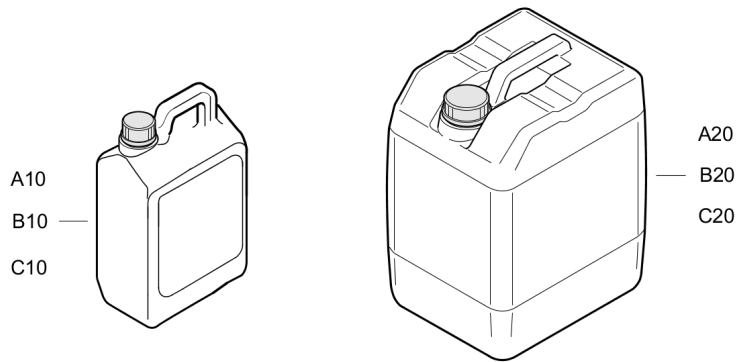

Service Engine Oil