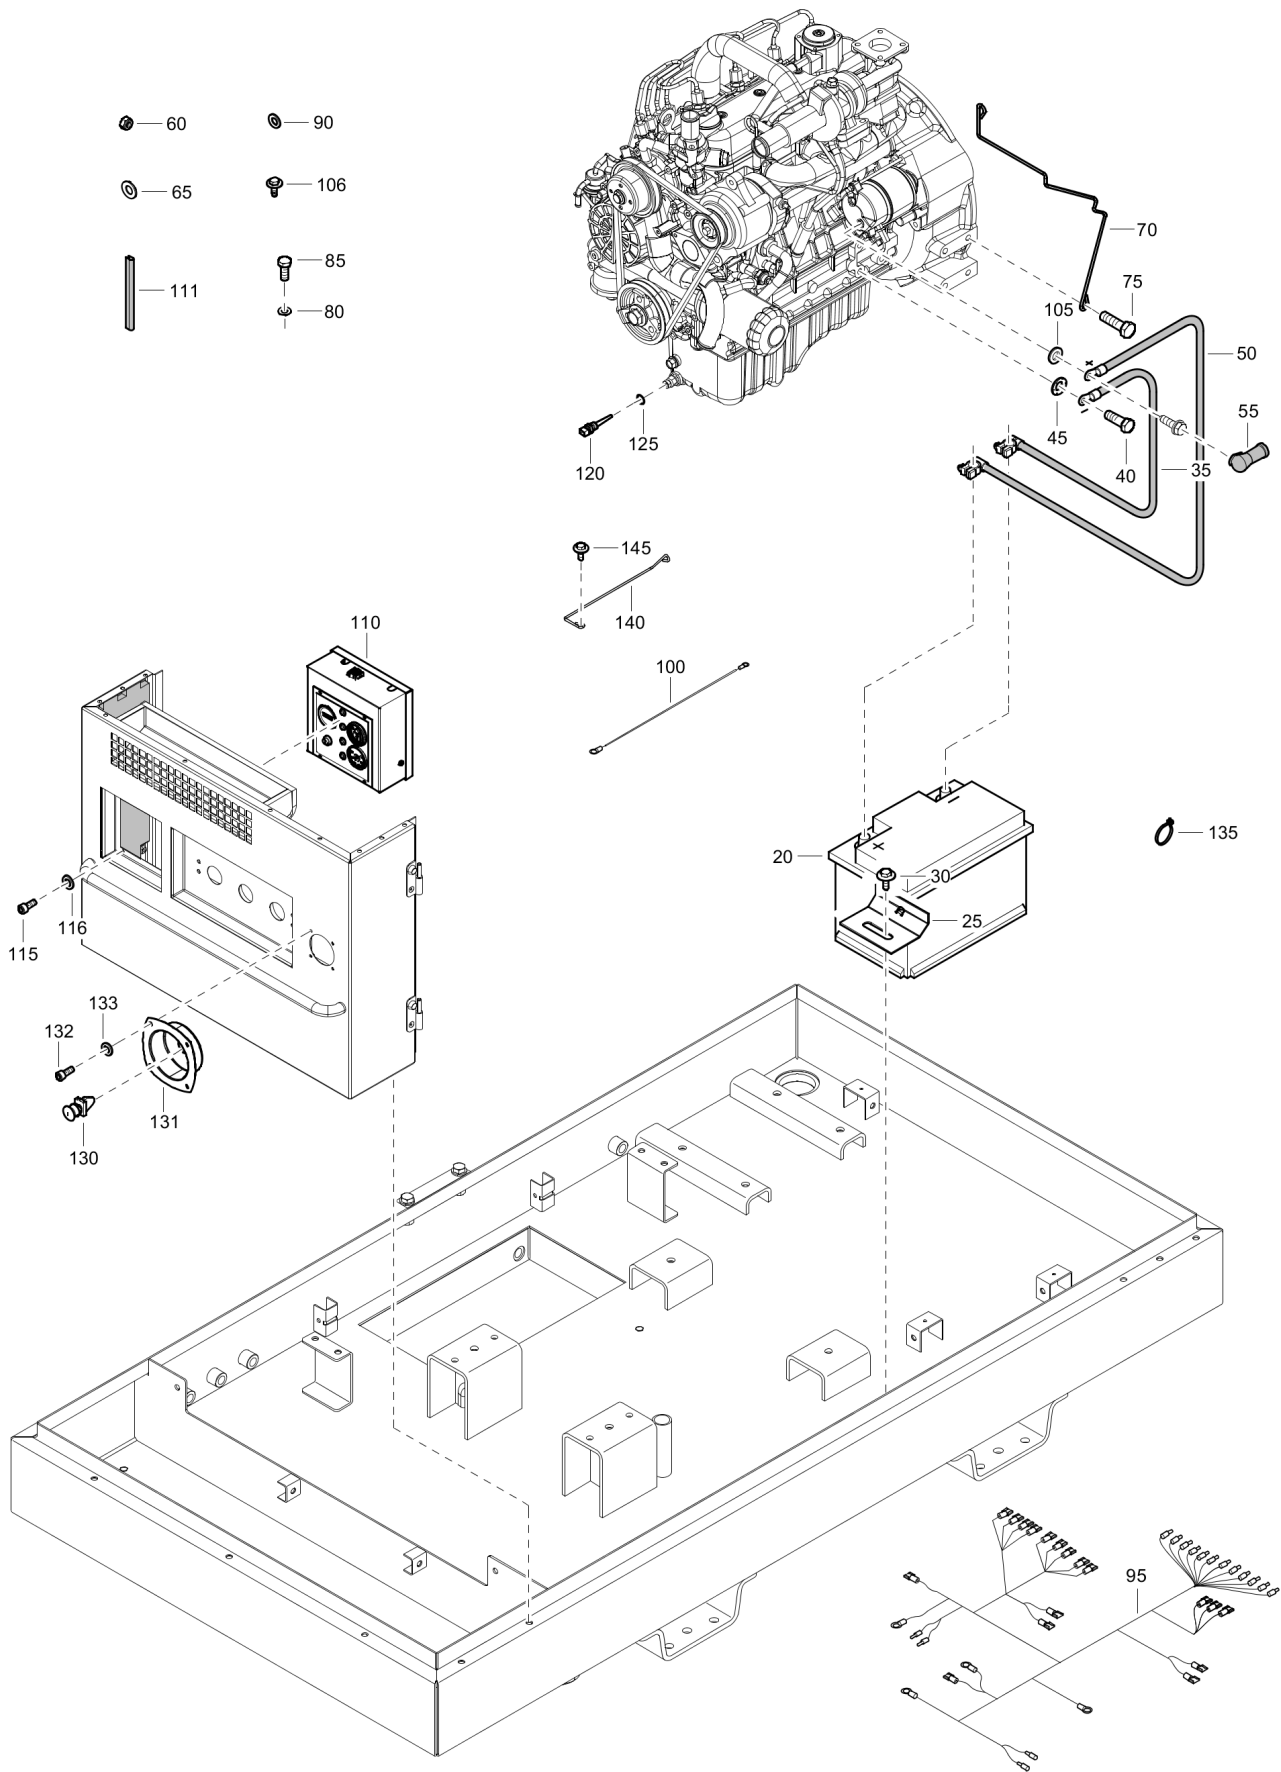

Electric system 1625089621_11 Electrical system

Refer to the Parts Online web page for most up-to-date information. The printed information might be outdated.

Item	Part No.	Name	Qty	L
20	1092648600	Battery	1	
25	1094235503	Clamp battery	1	
30	1615566400	Hexagon bolt	2	
35	1604817982	Cable battery	1	
40	0147195945	Hex. Head screw	1	
45	1088001902	Contact washer	1	
50	1604774200	Battery cable +	1	
55	1619372900	Protection cap	1	
60	0291110800	Hexagon lock nut	1	
65	1088001901	Contact washer	1	
70	1638189201	Guide	1	
75	0147195942	Screw	1	
80	0301234400	Plain washer	1	
85	0147132203	Bolt	1	
90	0301233500	Plain washer	1	
95	1094313302	Wire harness	1	
100	1094259800	Cable	1	
105	1088001902	Contact washer	2	
106	1615566400	Hexagon bolt	1	
110	1094295583	Control panel	1	
111	1503105600	Seal	1.2	
115	0211124401	Screw	4	
116	0301232100	Plain washer	4	
120	1092719200	Temperature switch	1	
125	0661103300	Seal washer	1	
130	1092534500	Emergency stop	1	
131	1092935900	Emergency cover	1	
132	0211124401	Screw	4	
133	0301232100	Plain washer	4	
135	1088130102	Cable tie	6	
140	1094353300	Wire guide	1	
145	1615566400	Hexagon bolt	1	

Refer to the Parts Online web page for most up-to-date information. The printed information might be outdated.