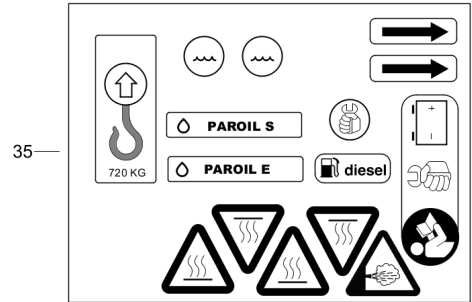

Mechanical 1625089818_00 Markings

Item	Part No.	Name	Qty	L
25	1094404201	Label	1	
30	1638247300	Decal	1	
35	1094603900	Decal	1	
40	-	Data plate (Not available separately)	1	
45	0129310700	Blind rivet	4	
60	1094570100	Label	1	
65	1092038366	Label	1	
85	1094395500	Label	1