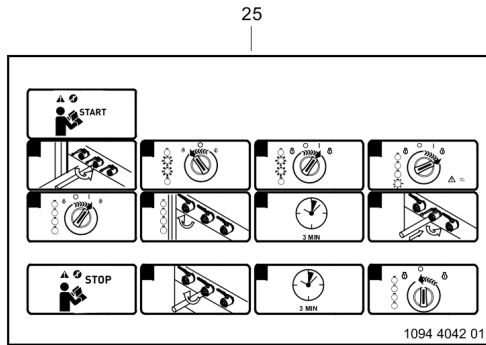

Mechanical 1625089818_00 Markings

Item	Part No.	Name	Qty	L
25	1094404201	Label	1	
30	1638247300	Decal	1	
35	1094603900	Decal	1	
40	-	Data plate (Not available separately)	1	
45	0129310700	Blind rivet	4	
60	1094570100	Label	1	
65	1092038366	Label	1	
85	1094395500	Label	1