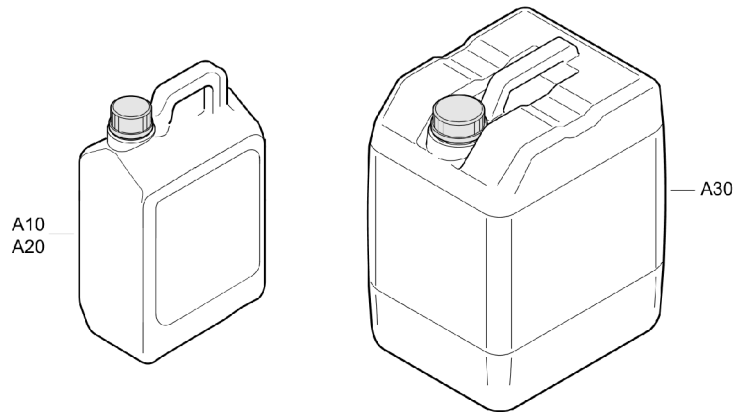

Service Coolant