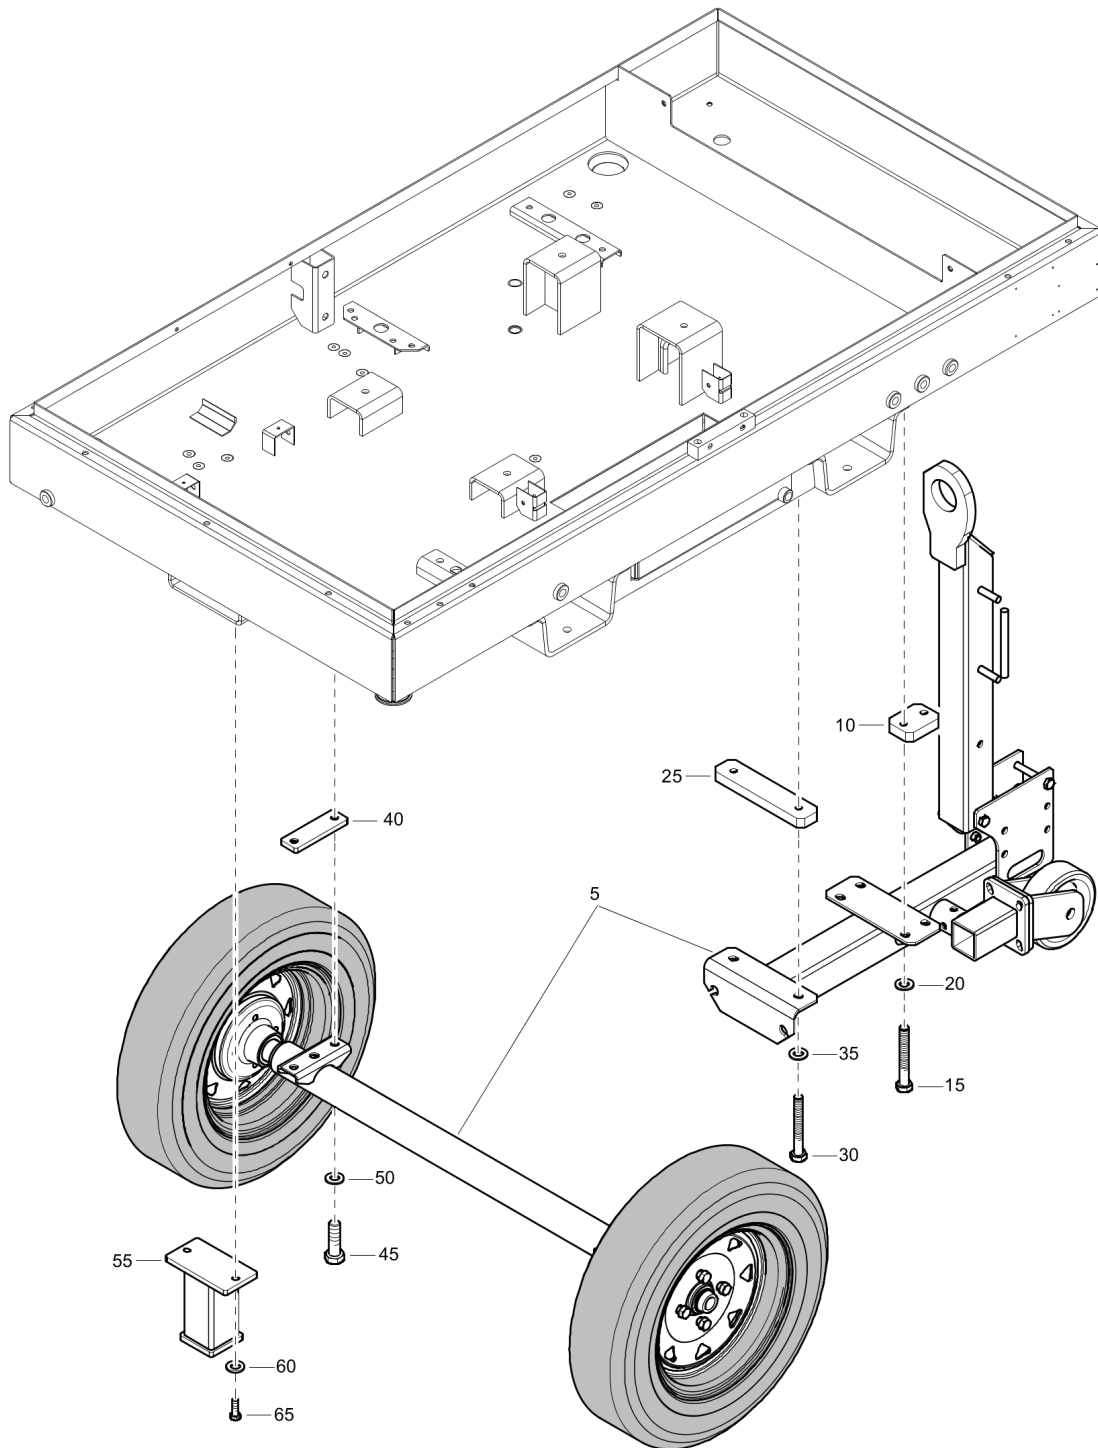

Option / accessories 1625089816_00 Undercarriage

Refer to the Parts Online web page for most up-to-date information. The printed information might be outdated.

Item	Part No.	Name	Qty	L
5	1094680000	Tralier assembly	1	
10	1094659500	Block denyo	2	
15	0147136803	Hexagon bolt	4	
20	0301234400	Plain washer	4	
25	1094677000	Block denyo	1	
30	0147136803	Hexagon bolt	4	
35	0301234400	Plain washer	4	
40	1094659700	Bolck denyo	2	
45	0147140303	Bolt	4	
50	0301235800	Washer	4	
55	1094679200	Support denyo	1	
60	0301234400	Plain washer	2	
65	0147196268	Screw	2