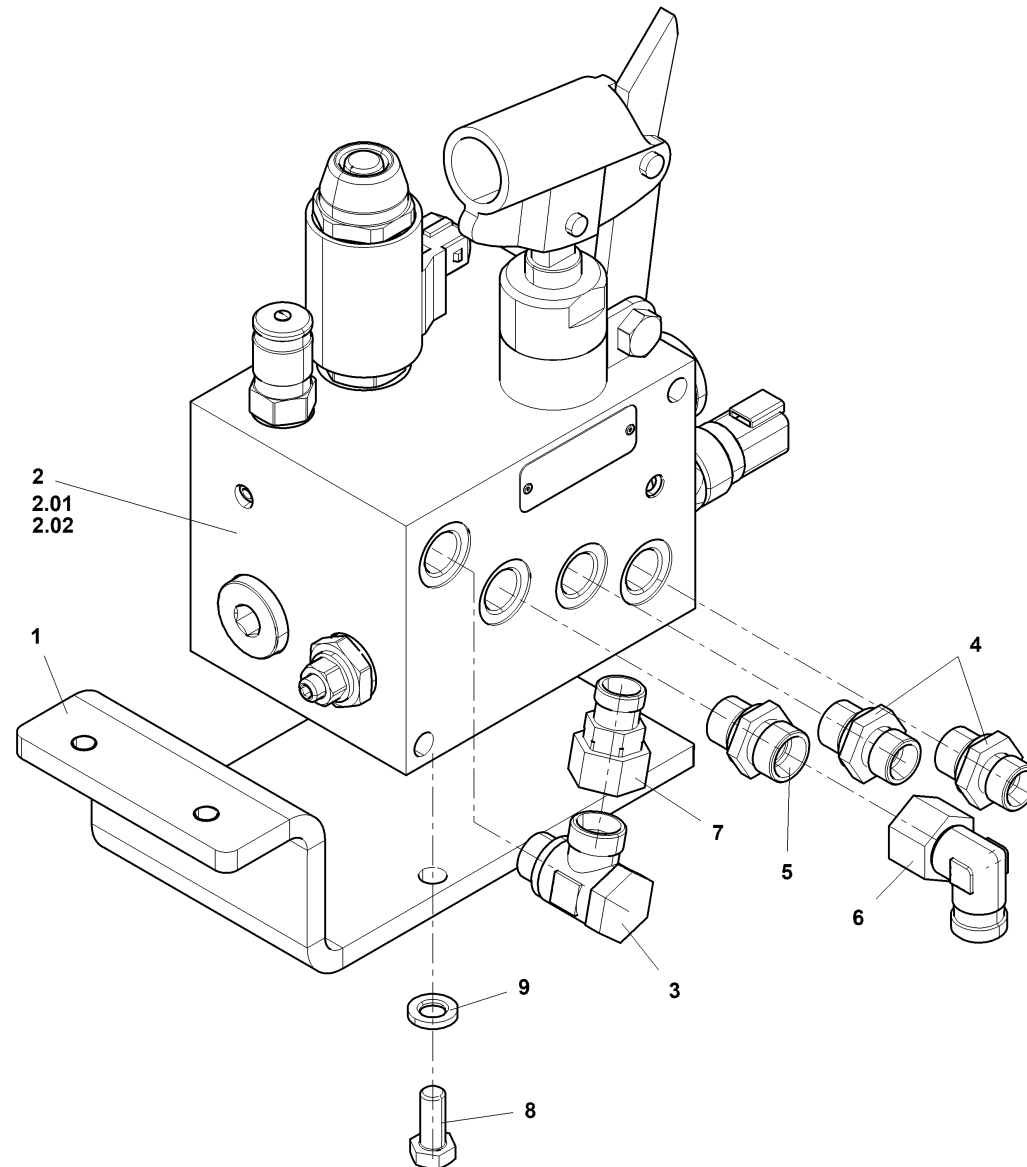

Pos	Article	Qty.	Unit	Description	Bezeichnung	Designation	Note
0	4-36884	1	ST	Hydraulic brake block	Brems hydraulikblock	Bloc hydraulique de freinage	
1	4-34040	1	ST	Holder	Halter	Support de caisson	
2	1511285	1	ST	Hydraulic brake block	Brems hydraulikblock	Bloc hydraulique de freinage	
2.01	1540969	1	ST	Contact	Schaltteil	Pièce de contact	
2.02	1263522	1	ST	Magnetic coil	Magnetspule	Bobine magnétique	
3	4-5160680001	1	ST	Screwed connection	Verschraubung	Raccord vissé	
4	4-5160650028	2	ST	Screwed connection	Verschraubung	Raccord vissé	
5	4-5160650059	1	ST	Screwed connection	Verschraubung	Raccord vissé	
6	4-5160670028	1	ST	Screwed connection	Verschraubung	Raccord vissé	
7	4-5160670094	1	ST	Reduction	Reduzierung	Réduction	
8	4-3002508020	2	ST	Hex screw	6kt-Schraube	Vis à tête hexagonale	
9	1394752	2	ST	Lock washer	Sicherungsscheibe	Rondelle frein