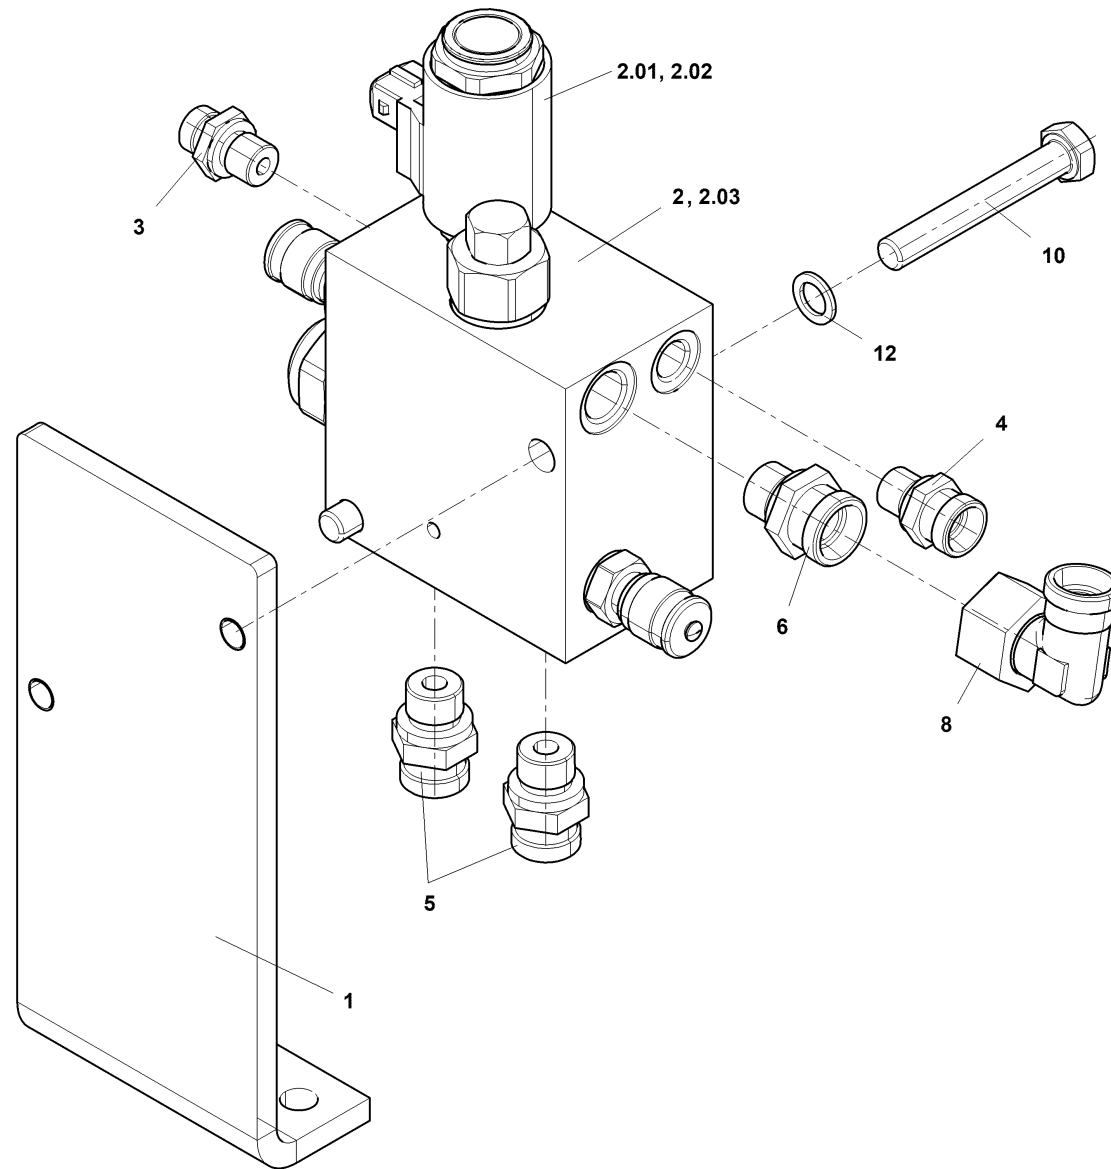

Pos	Article	Qty.	Unit	Description	Bezeichnung	Designation	Note
0	4-34996	1	ST	Cube	Würfel	Cube	
1	4-34796	1	ST	Holder	Halter	Support de caisson	
2	1509235	1	ST	Hydraulic block	Hydraulikblock	Bloc hydraulique	
2.01	1540967	1	ST	Coil	Spule	Bobine	
2.02	1255281	1	ST	Valve	Ventil	Soupape	
2.03	1253537	1	ST	Valve	Ventil	Soupape	
3	4-5160650126	1	ST	Screwed connection	Verschraubung	Raccord vissé	
4	4-5160650078	1	ST	Screwed connection	Verschraubung	Raccord vissé	
5	4-5160650167	2	ST	Screwed connection	Verschraubung	Raccord vissé	
6	4-5160650050	1	ST	Screwed connection	Verschraubung	Raccord vissé	
8	4-5160670029	1	ST	Screwed connection	Verschraubung	Raccord vissé	
10	4-3001510070	2	ST	Hexagon head screw	6kt-Schraube	Vis à tête hexagonale	
12	2-80166032	2	ST	Lock washer	Sicherungsscheibe	Rondelle frein