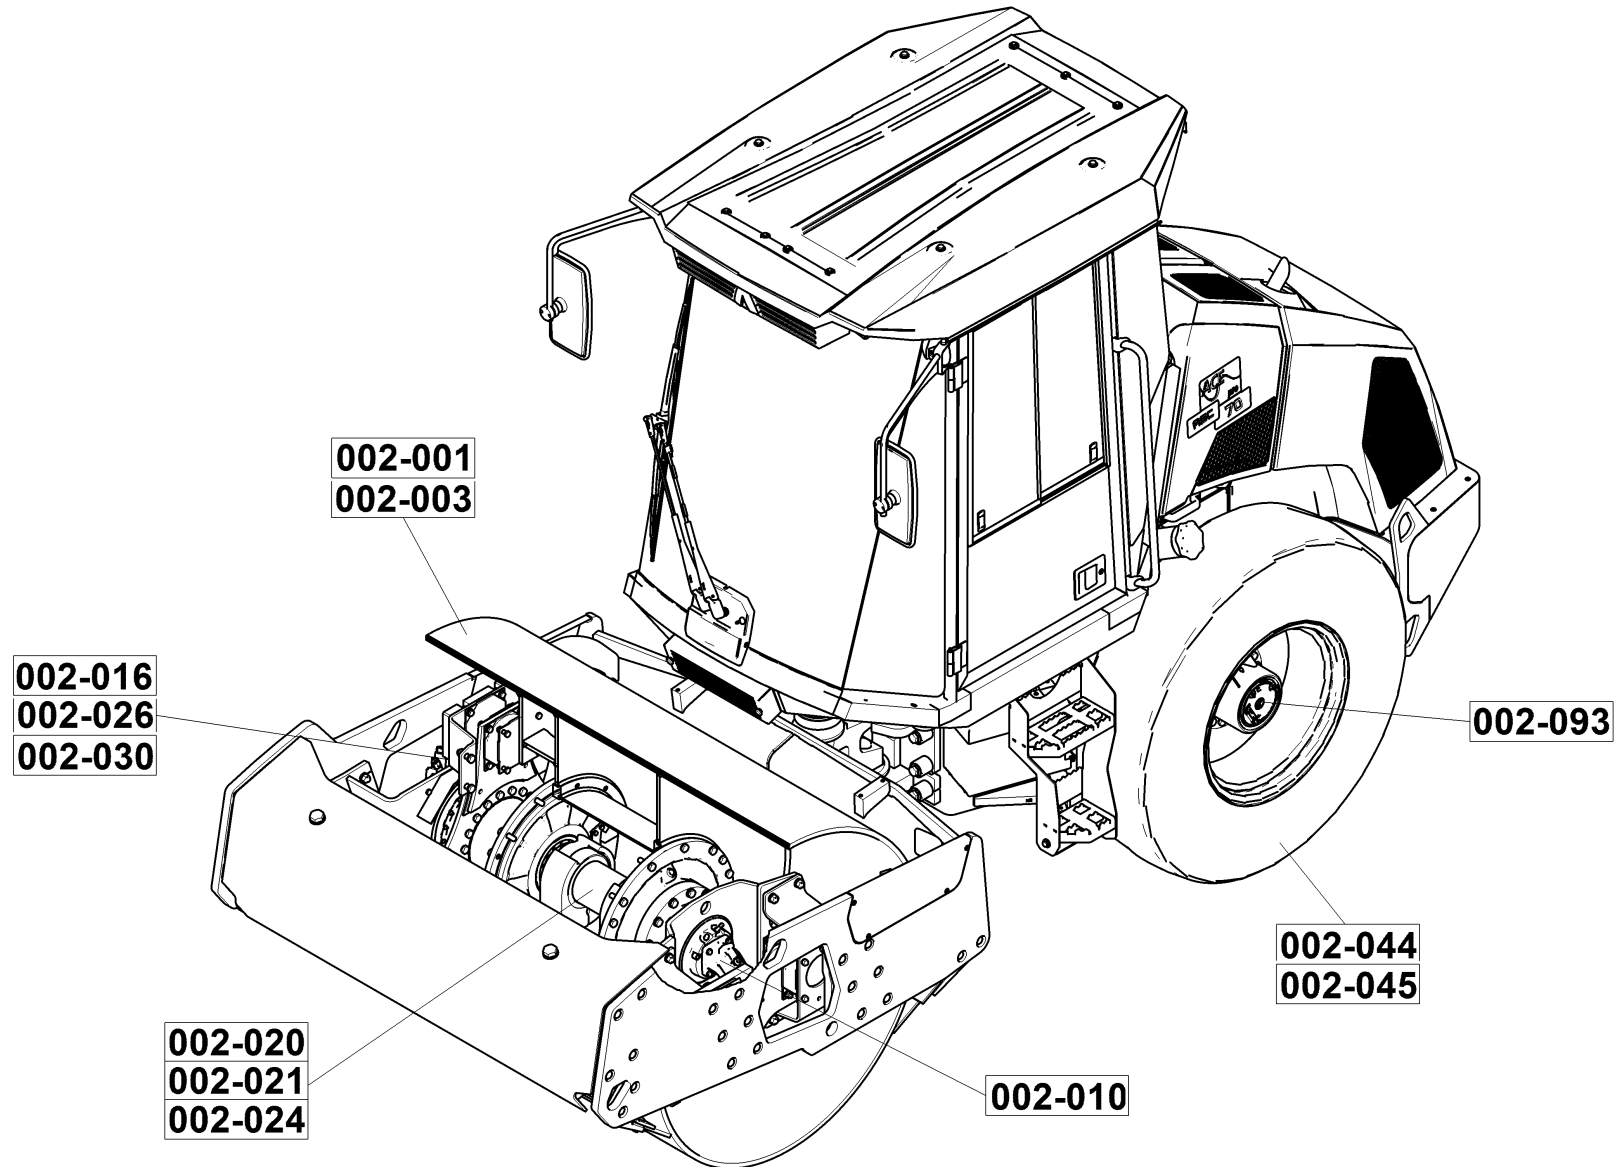

Pos	Article	Qty.	Unit	Description	Bezeichnung	Designation	Note
0	4-33682	1	ST	Heater connection	Heizungsanschluss	Raccord de chauffage	
1	4-5160650036	1	ST	Screwed connection	Verschraubung	Raccord vissé	
2	4-5160650141	1	ST	Screwed connection	Verschraubung	Raccord vissé	
3	4-5358050045	1	ST	Sleeve	Muffe	Manchon	
4	4-5358050047	1	ST	Cap	Kappe	Capuchon	
5	4-5531020071	2	ST	Hose clamp	Schlauchklemme	Bride pour conduite souple	
6	4-5160574436	1	ST	Hydr hose	H-Schlauch	Conduite hydraulique	
7	4-5160574435	1	ST	Hydr hose	H-Schlauch	Conduite hydraulique	
8	4-3001508045	1	ST	Hexagon head screw	6kt-Schraube	Vis à tête hexagonale	
9	2-80166024	1	ST	Lock washer	Sicherungsscheibe	Rondelle frein