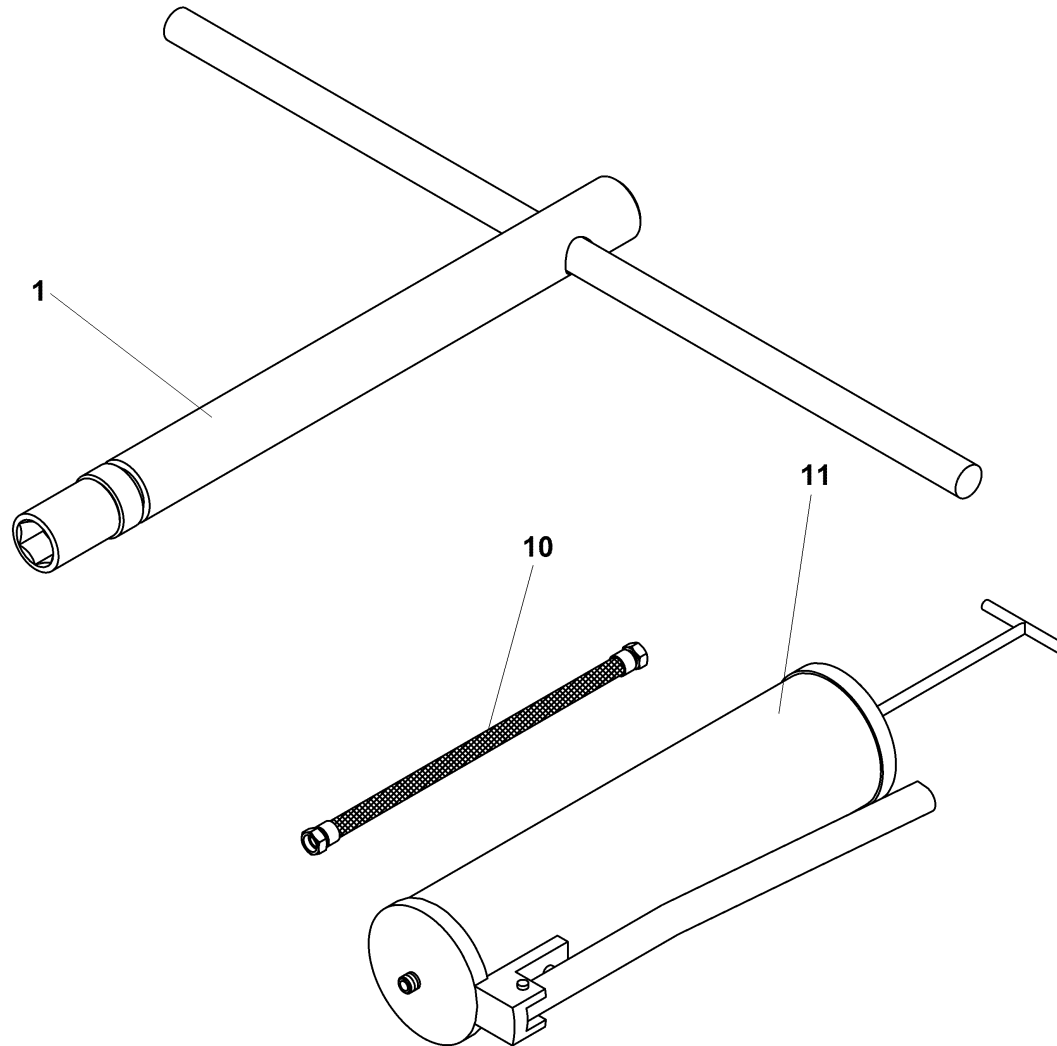

Pos	Article	Qty.	Unit	Description	Bezeichnung	Designation	Note
0	4-324142	1	ST	Accessories	Zubehör	Accessoires	
1	4-322344	1	ST	Key	Schlüssel	Clé	
10	4-5536900003	1	ST	Hose	Schlauch	Tuyau	
11	4-5536620004	1	ST	Pressure plate	Presse	Presse