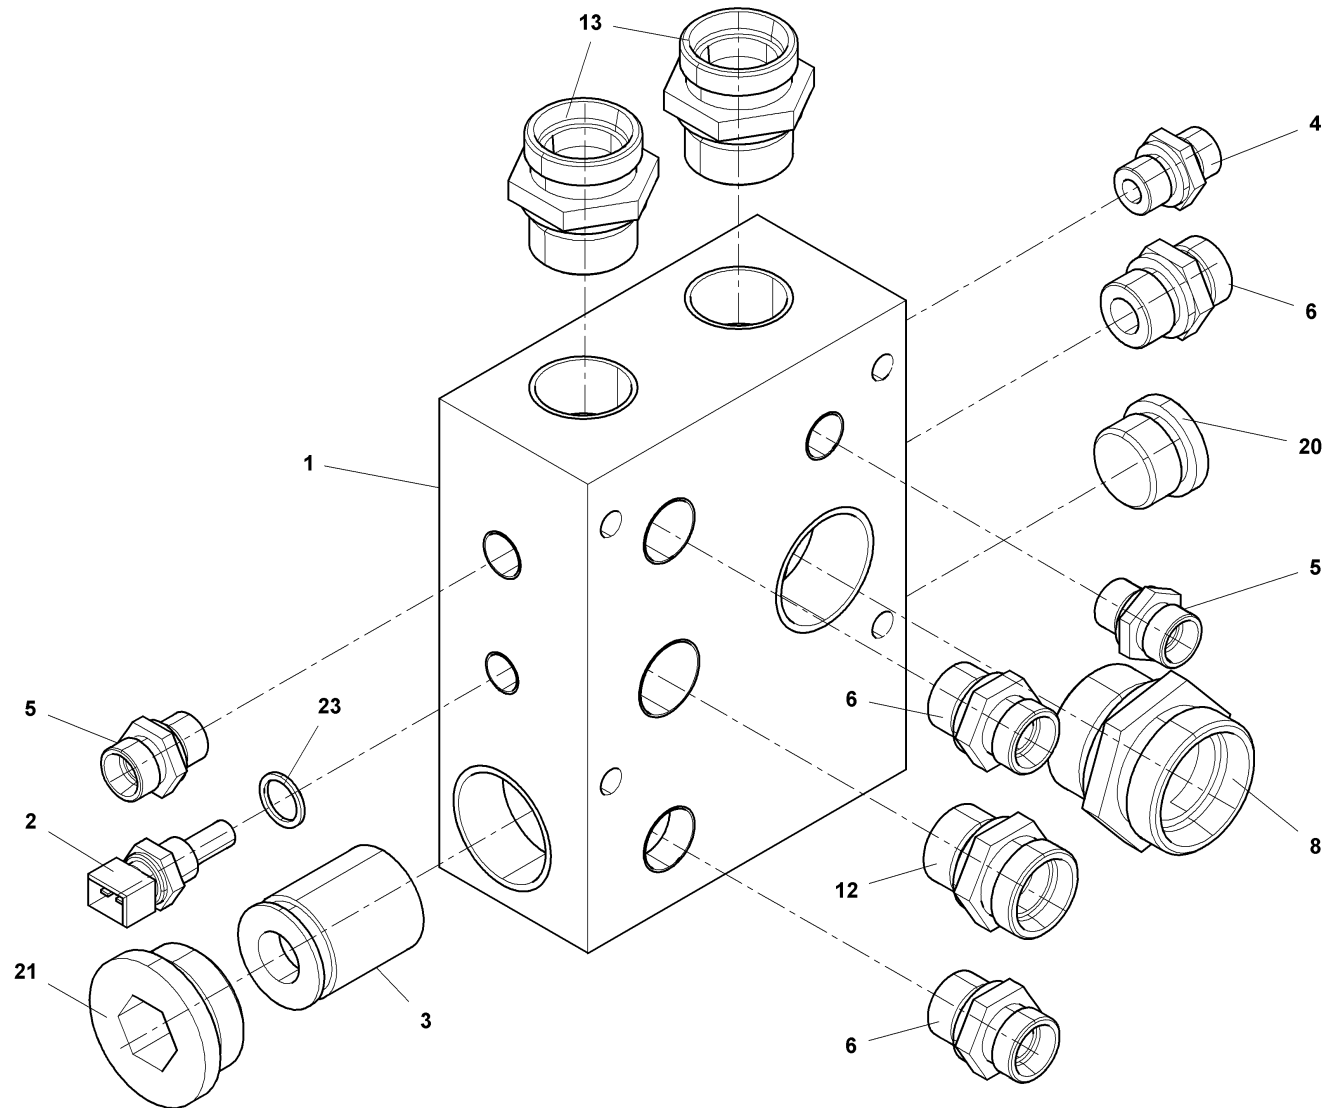

Pos	Article	Qty.	Unit	Description	Bezeichnung	Designation	Note
0	4-31066	1	ST	Cube	Würfel	Cube	
1	4-31067	1	ST	Cube	Würfel	Cube	
2	1234999	1	ST	Temperature sensor	Temperaturfühler	Sonde de température	
3	1294255	1	ST	Nonreturn valve	Rückschlagventil	Clapet antiretour	
4	4-5160650028	1	ST	Screwed connection	Verschraubung	Raccord vissé	
5	4-5160650059	2	ST	Screwed connection	Verschraubung	Raccord vissé	
6	4-5160650014	3	ST	Screwed connection	Verschraubung	Raccord vissé	
8	4-5160650091	1	ST	Screwed connection	Verschraubung	Raccord vissé	
12	4-5160650066	1	ST	Screwed connection	Verschraubung	Raccord vissé	
13	4-5160650067	2	ST	Screwed connection	Verschraubung	Raccord vissé	
20	4-5160670073	1	ST	Sealing plug	Verschlussstopfen	Bouchon de fermeture	
21	4-5160670143	1	ST	Sealing plug	Verschlussstopfen	Bouchon de fermeture	
23	4-6090010412	1	ST	Sealing ring	Dichtring	Bague d'étanchéité