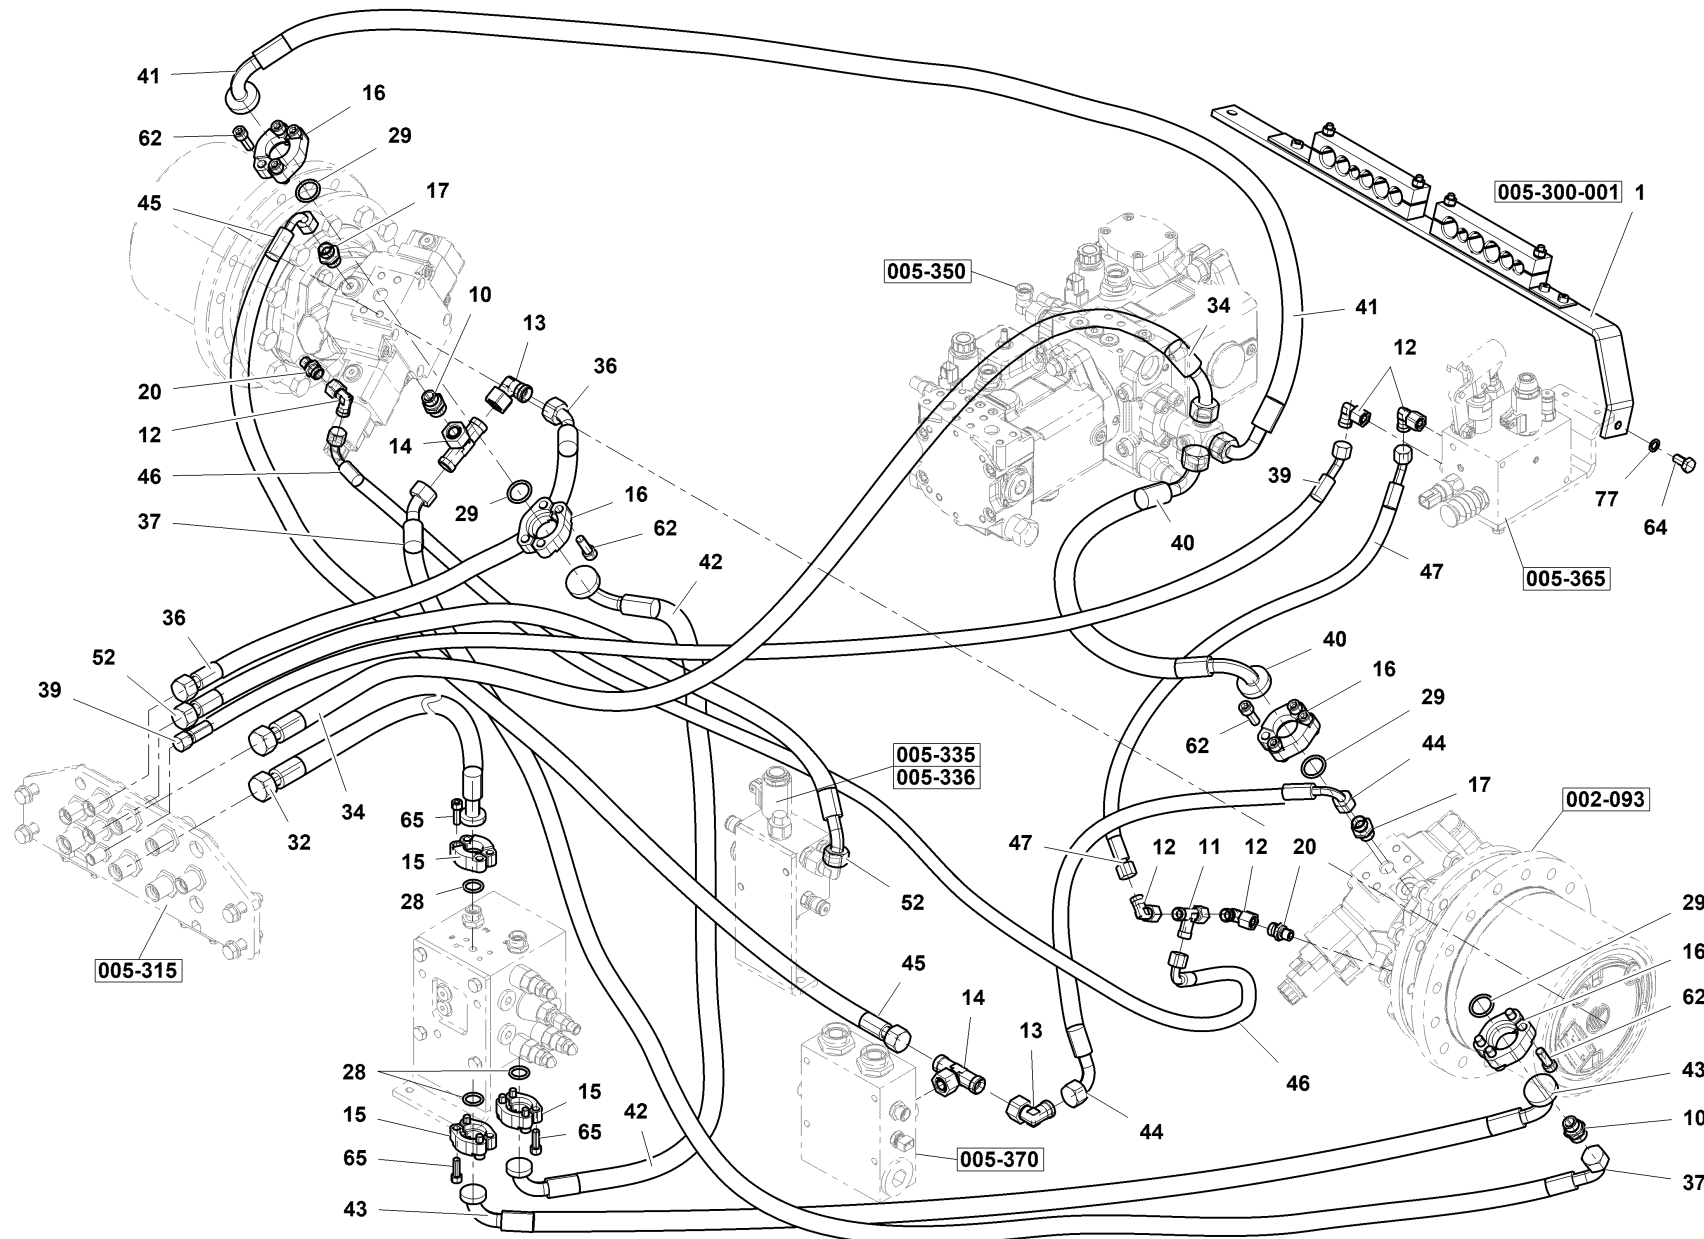

Pos	Article	Qty.	Unit	Description	Bezeichnung	Designation	Note
0	4-34046	1	ST	Driving hydraulics	Fahrhydraulik	Hydraulique de propulsion	
1	4-S39267	1	ST	Hose holder	Schlauchhalter	Support d'accouplement	
10	4-5160650045	2	ST	Screwed connection	Verschraubung	Raccord vissé	
11	4-5160670075	1	ST	L-connection	L-Verschraubung	Raccord en L	
12	4-5160670087	5	ST	Screwed connection	Verschraubung	Raccord vissé	
13	4-5160670029	2	ST	Screwed connection	Verschraubung	Raccord vissé	
14	4-5160670054	2	ST	T-connection	T-Verschraubung	Raccord à vis en T	
15	4-5160580015	6	ST	Semi-flange	Halbflansch	Demi-bride	
16	4-5160580016	4	ST	Semi-flange	Halbflansch	Demi-bride	
16	4-5160580016	8	ST	Semi-flange	Halbflansch	Demi-bride	
17	4-5160650060	2	ST	Screwed connection	Verschraubung	Raccord vissé	
20	4-5160650058	2	ST	Screwed connection	Verschraubung	Raccord vissé	
20	4-5160650058	1	ST	Screwed connection	Verschraubung	Raccord vissé	
28	4-6160142201	3	ST	O-ring	O-Ring	Anneau torique d'étanchéité	
29	4-6160142202	4	ST	O-ring	O-Ring	Anneau torique d'étanchéité	
29	4-6160142202	2	ST	O-ring	O-Ring	Anneau torique d'étanchéité	
32	4-5160574613	1	ST	Hydr hose	H-Schlauch	Conduite hydraulique	
34	4-5160574615	1	ST	Hydr hose	H-Schlauch	Conduite hydraulique	
36	4-5160574511	1	ST	Hydr hose	H-Schlauch	Conduite hydraulique	
37	4-5160574644	1	ST	Hydr hose	H-Schlauch	Conduite hydraulique	
39	4-5160574649	1	ST	Hydr hose	H-Schlauch	Conduite hydraulique	
40	4-5160574645	1	ST	Hydr hose	H-Schlauch	Conduite hydraulique	
41	4-5160574516	1	ST	Hydr hose	H-Schlauch	Conduite hydraulique	
42	4-5160574517	1	ST	Hydr hose	H-Schlauch	Conduite hydraulique	
43	4-5160574518	1	ST	Hydr hose	H-Schlauch	Conduite hydraulique	
44	4-5160574646	1	ST	Hydr hose	H-Schlauch	Conduite hydraulique	
45	4-5160574647	1	ST	Hydr hose	H-Schlauch	Conduite hydraulique	
46	4-5160574648	1	ST	Hydr hose	H-Schlauch	Conduite hydraulique	
47	4-5160574522	1	ST	Hydr hose	H-Schlauch	Conduite hydraulique	
52	4-5160574523	1	ST	Hydr hose	H-Schlauch	Conduite hydraulique	
62	4-3114310030	16	ST	Cyl head screw	Zyl-Schraube	Vis à tête cylindrique	
62	4-3114310030	8	ST	Cyl head screw	Zyl-Schraube	Vis à tête cylindrique	
64	4-3002510020	2	ST	Hexagon head screw	6kt-Schraube	Vis à tête hexagonale	
65	4-3114308025	12	ST	Cyl head screw	Zyl-Schraube	Vis à tête cylindrique	
77	2-80166032	10	ST	Lock washer	Sicherungsscheibe	Rondelle frein