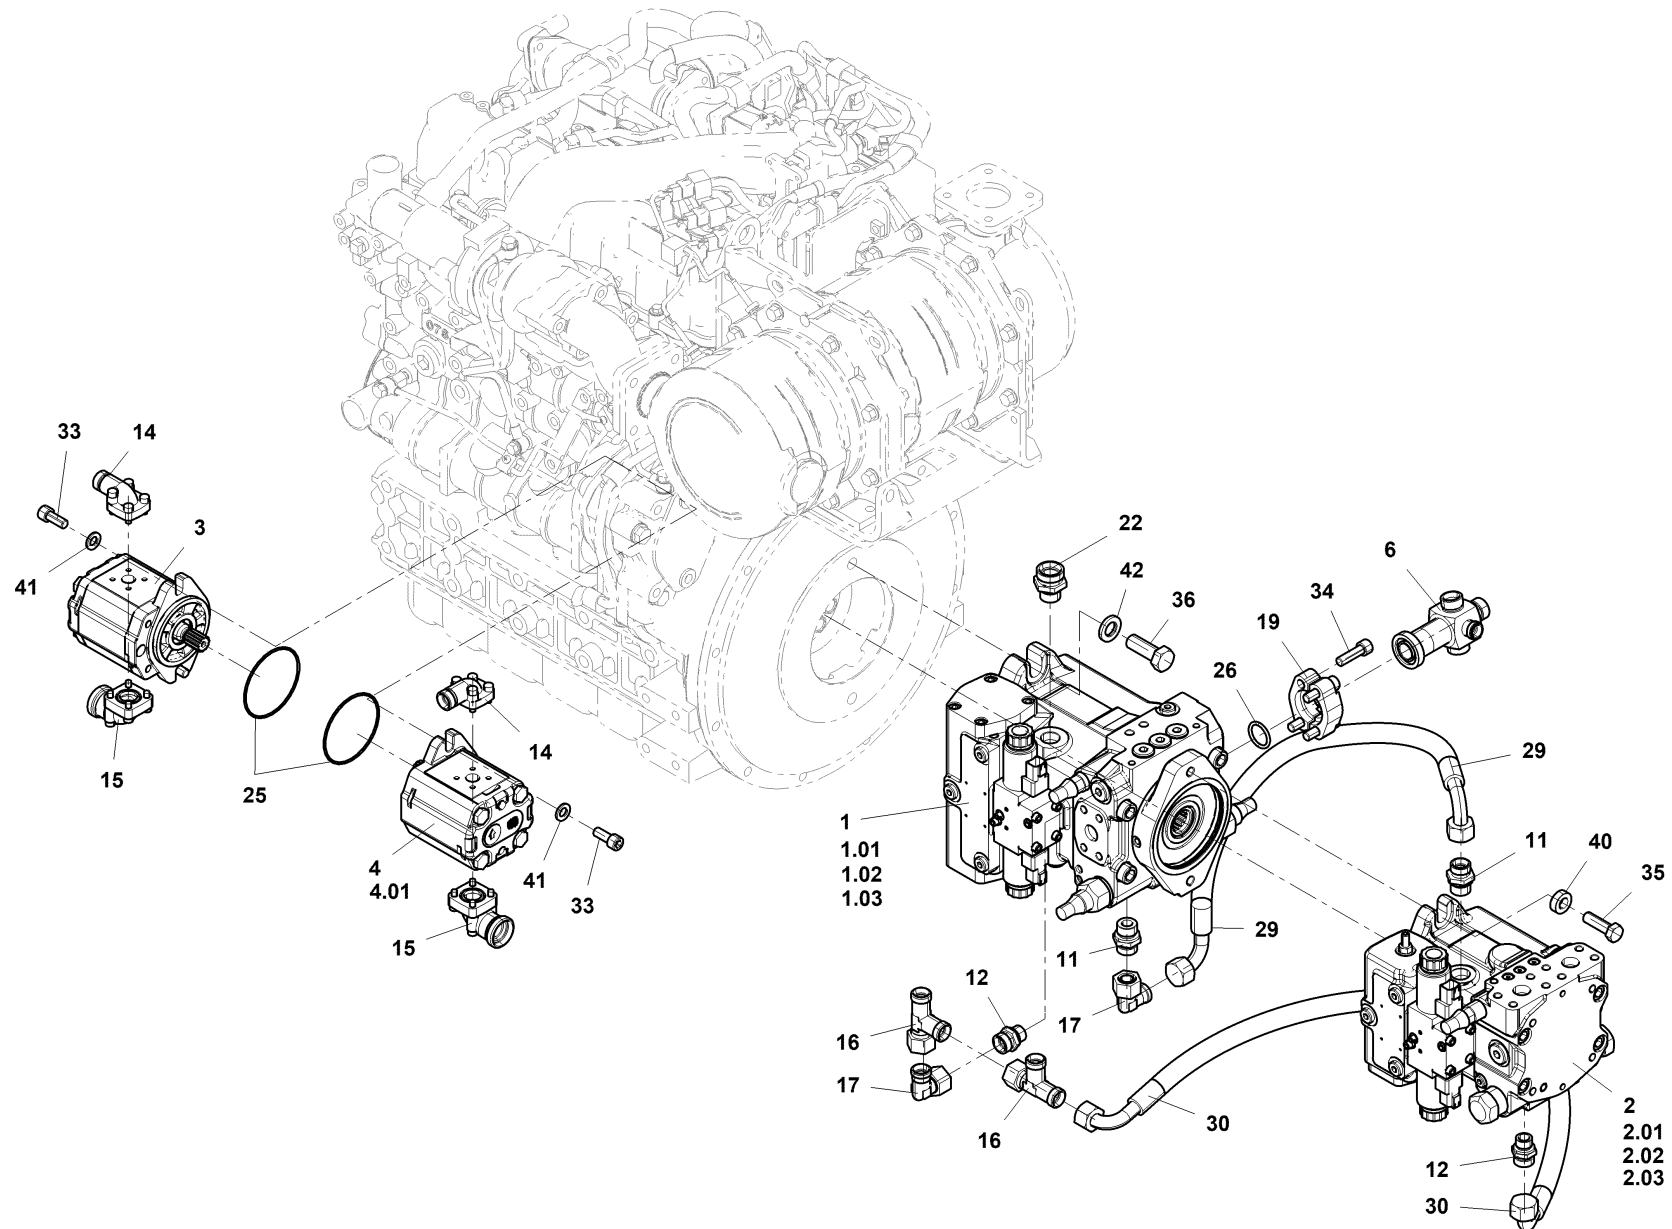

Pos	Article	Qty.	Unit	Description	Bezeichnung	Designation	Note
0	4-33290	1	ST	Pump hydraulics	Pumpenhydraulik	Hydraulique de pompes	
1	1401360	1	ST	Hydraulic pump	Hydraulikpumpe	Pompe hydraulique	
1.01	1557995	1	ST	Gasket	Dichtung	Joint d'étanchéité	
1.02	1194414	1	ST	Magnetic coil	Magnetspule	Bobine magnétique	
1.03	1557996	1	ST	Gasket	Dichtung	Joint d'étanchéité	
2	1401368	1	ST	Hydraulic pump	Hydraulikpumpe	Pompe hydraulique	
2.01	1278921	1	ST	Sealing kit	Dichtsatz	Lot d'étanchéité	
2.02	1194414	1	ST	Magnetic coil	Magnetspule	Bobine magnétique	
2.03	1557996	1	ST	Gasket	Dichtung	Joint d'étanchéité	
3	1570714	1	ST	Gear pump	Zahnradpumpe	Pompe à engrenage	
4	1408583	1	ST	Gear pump	Zahnradpumpe	Pompe à engrenage	
4.01	1536017	1	ST	Sealing kit	Dichtsatz	Lot d'étanchéité	
6	4-35329	1	ST	Hydraulic body	Hydraulikkörper	Corps hydraulique	
11	4-5160650014	2	ST	Screwed connection	Verschraubung	Raccord vissé	
12	4-5160650045	2	ST	Screwed connection	Verschraubung	Raccord vissé	
14	4-5160680050	2	ST	Flange	Flansch	Bride	
15	4-5160670096	2	ST	Flange	Flansch	Bride	
16	4-5160670056	2	ST	L-connection	L-Verschraubung	Raccord en L	
17	4-5160670029	2	ST	Screwed connection	Verschraubung	Raccord vissé	
19	4-5160580016	2	ST	Semi-flange	Halbflansch	Demi-bride	
22	4-5160650031	1	ST	Screwed connection	Verschraubung	Raccord vissé	
25	1515883	2	ST	Gasket	Dichtung	Joint d'étanchéité	
26	4-6160142202	1	ST	O-ring	O-Ring	Anneau torique d'étanchéité	
29	4-5160574424	1	ST	Hydr hose	H-Schlauch	Conduite hydraulique	
30	4-5160574649	1	ST	Hydr hose	H-Schlauch	Conduite hydraulique	
33	1415962	4	ST	Cyl head screw	Zyl-Schraube	Vis à tête cylindrique	
34	4-3114310035	4	ST	Cyl head screw	Zyl-Schraube	Vis à tête cylindrique	
35	4-3002512040	2	ST	Hexagon head screw	6kt-Schraube	Vis à tête hexagonale	
36	1564073	2	ST	Hex screw	6kt-Schraube	Vis à tête hexagonale	
40	4-434233	2	ST	Washer	U-Scheibe	Rondelle	
41	1394753	4	ST	Lock washer	Sicherungsscheibe	Rondelle frein	
42	1394064	2	ST	Lock washer	Sicherungsscheibe	Rondelle frein