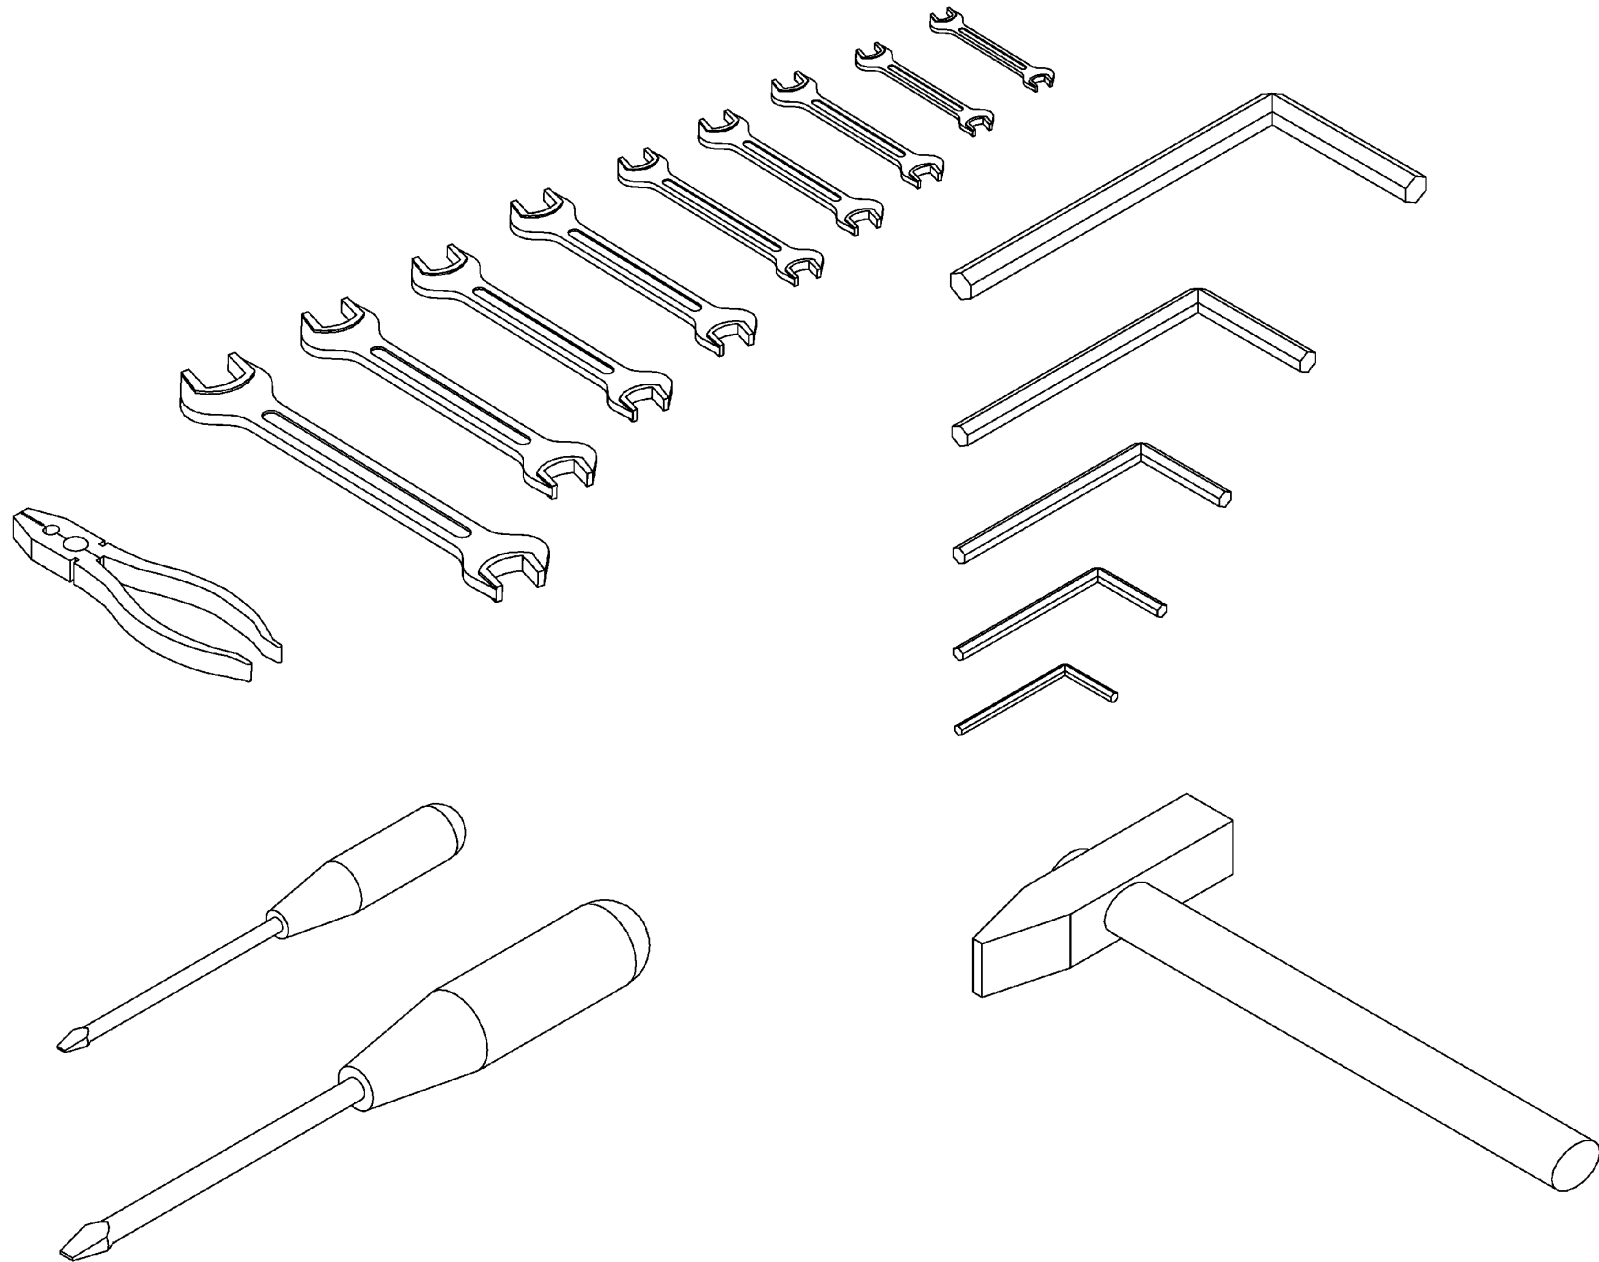

008-523

Pos	Article	Qty.	Unit	Description	Bezeichnung	Designation	Note
0	4-324142	1	ST	Accessories	Zubehör	Accessoires	
1	4-322344	1	ST	Key	Schlüssel	Clé	
10	4-5536900003	1	ST	Hose	Schlauch	Tuyau	
11	4-5536620004	1	ST	Pressure plate	Presse	Presse