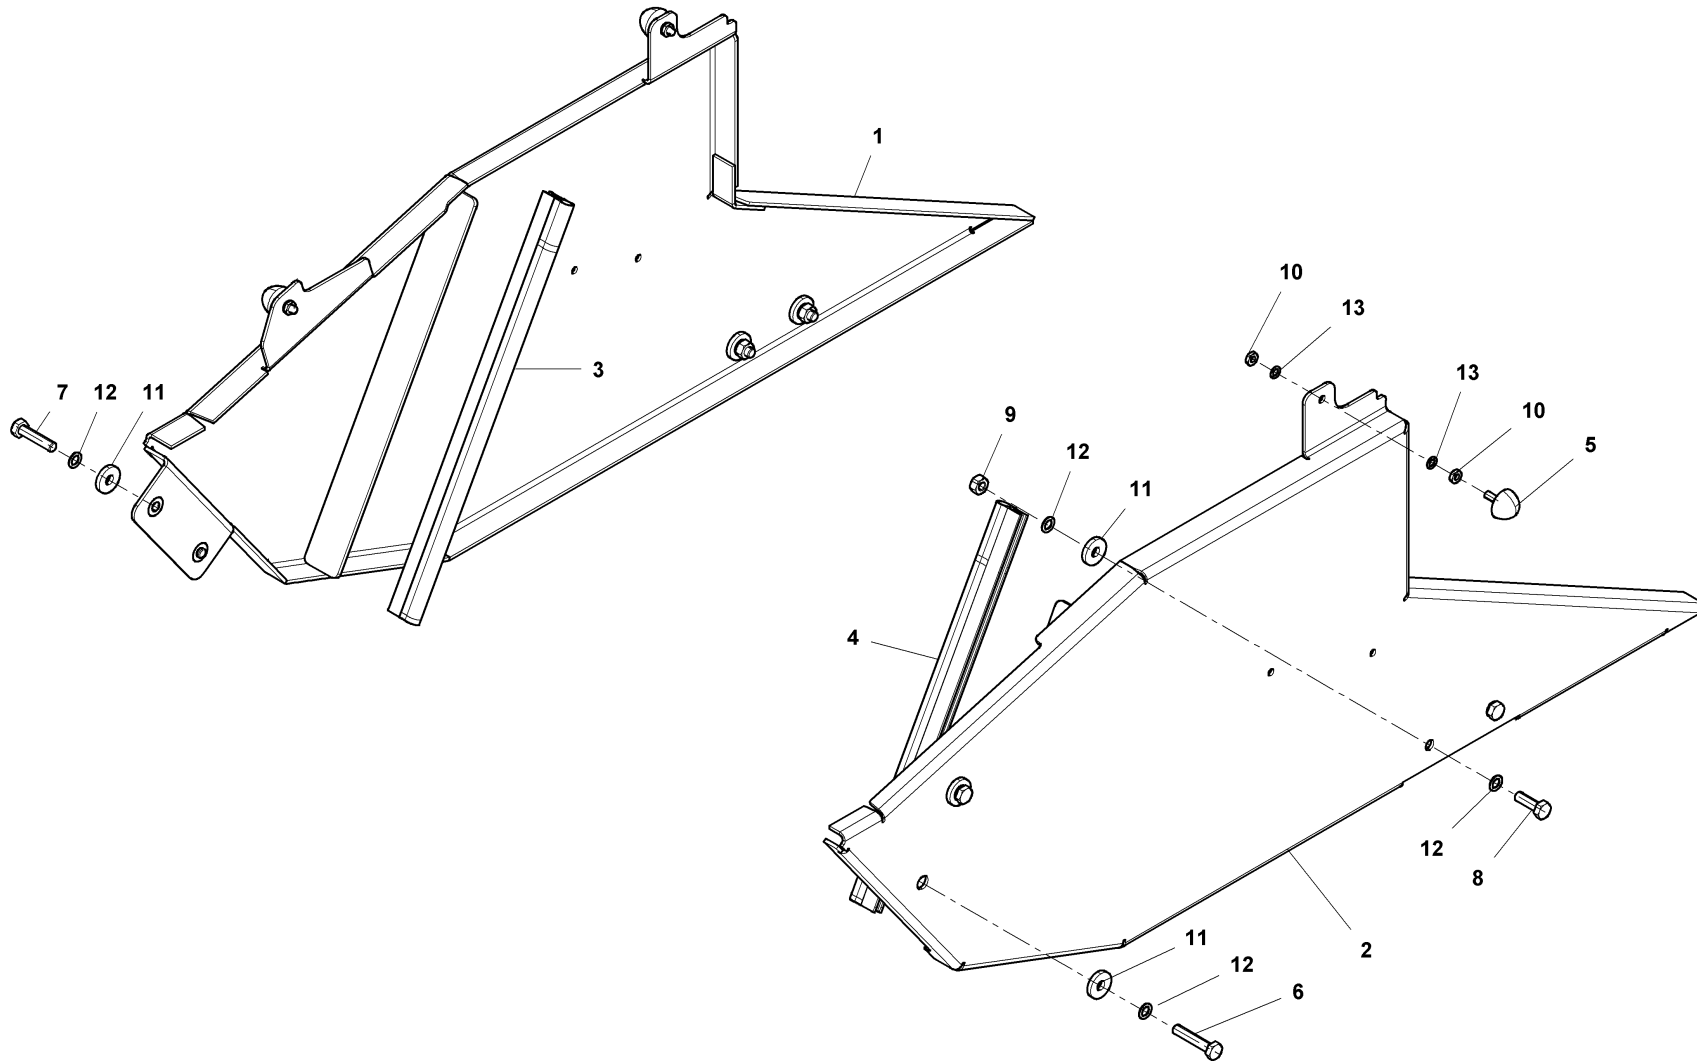

Pos	Article	Qty.	Unit	Description	Bezeichnung	Designation	Note
0	4-31187	1	ST	Side cover	Seitenabdeckung	Couverture latérale	
1	4-31188	1	ST	Side cover	Seitenabdeckung	Couverture latérale	
2	4-31189	1	ST	Side cover	Seitenabdeckung	Couverture latérale	
3	4-31197	1	ST	Seal	Abdichtung	Joint d'étanchéité	
4	4-31198	1	ST	Seal	Abdichtung	Joint d'étanchéité	
5	1518561	3	ST	Bumper	Anschlagpuffer	Amortisseur	
6	4-3001508040	2	ST	Hexagon head screw	6kt-Schraube	Vis à tête hexagonale	
7	4-3002508035	2	ST	Hexagon head screw	6kt-Schraube	Vis à tête hexagonale	
8	4-3002508025	4	ST	Hexagon head screw	6kt-Schraube	Vis à tête hexagonale	
9	4-3048500080	4	ST	Hexagon nut	6kt-Mutter	Écrou hexagonal	
10	4-3140300060	6	ST	Hexagon nut	6kt-Mutter	Écrou hexagonal	
11	1309928	8	ST	Washer	U-Scheibe	Rondelle	
12	2-80166024	12	ST	Lock washer	Sicherungsscheibe	Rondelle frein	
13	2-80166016	6	ST	Lock washer	Sicherungsscheibe	Rondelle frein