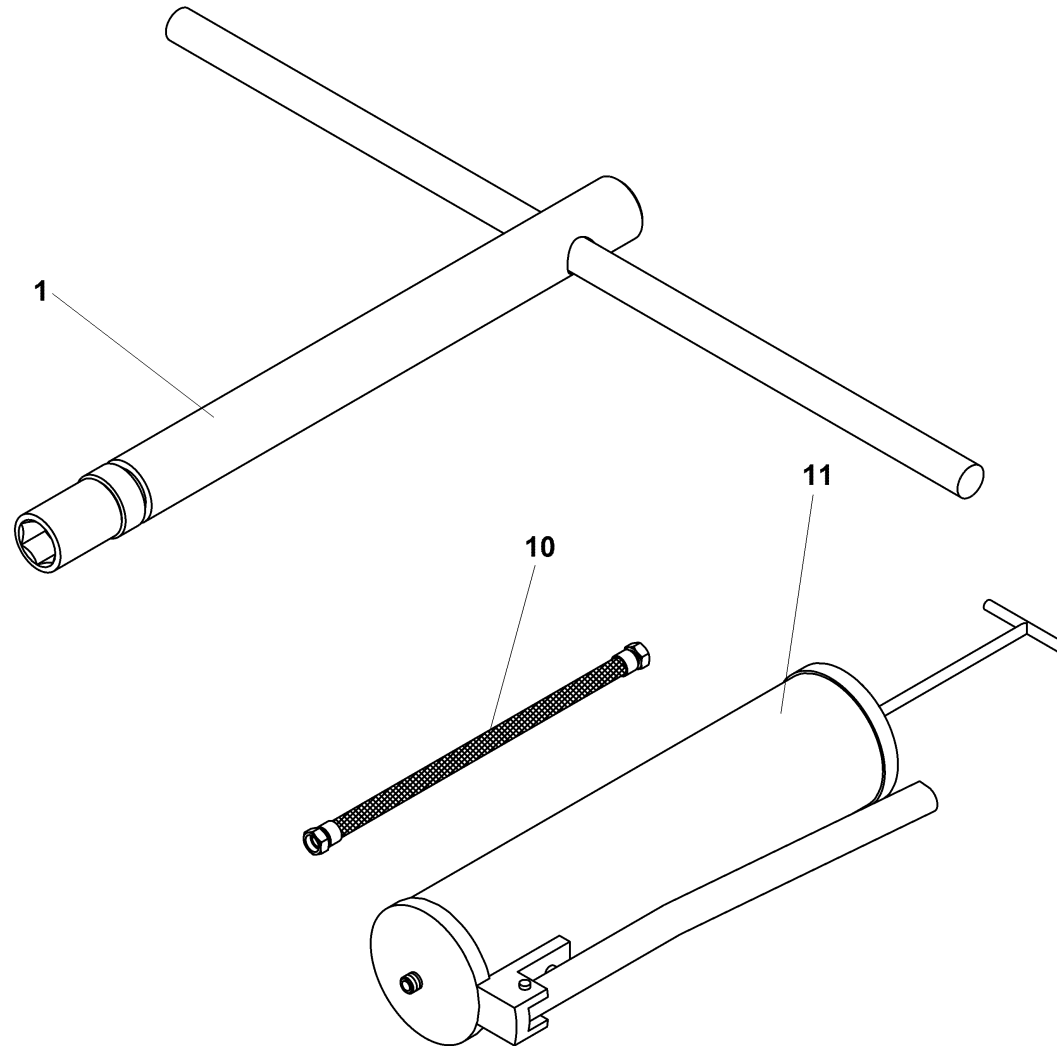

008-523

Pos	Article	Qty.	Unit	Description	Bezeichnung	Designation	Note
0	4-324142	1	ST	Accessories	Zubehör	Accessoires	
1	4-322344	1	ST	Key	Schlüssel	Clé	
10	4-5536900003	1	ST	Hose	Schlauch	Tuyau	
11	4-5536620004	1	ST	Pressure plate	Presse	Presse