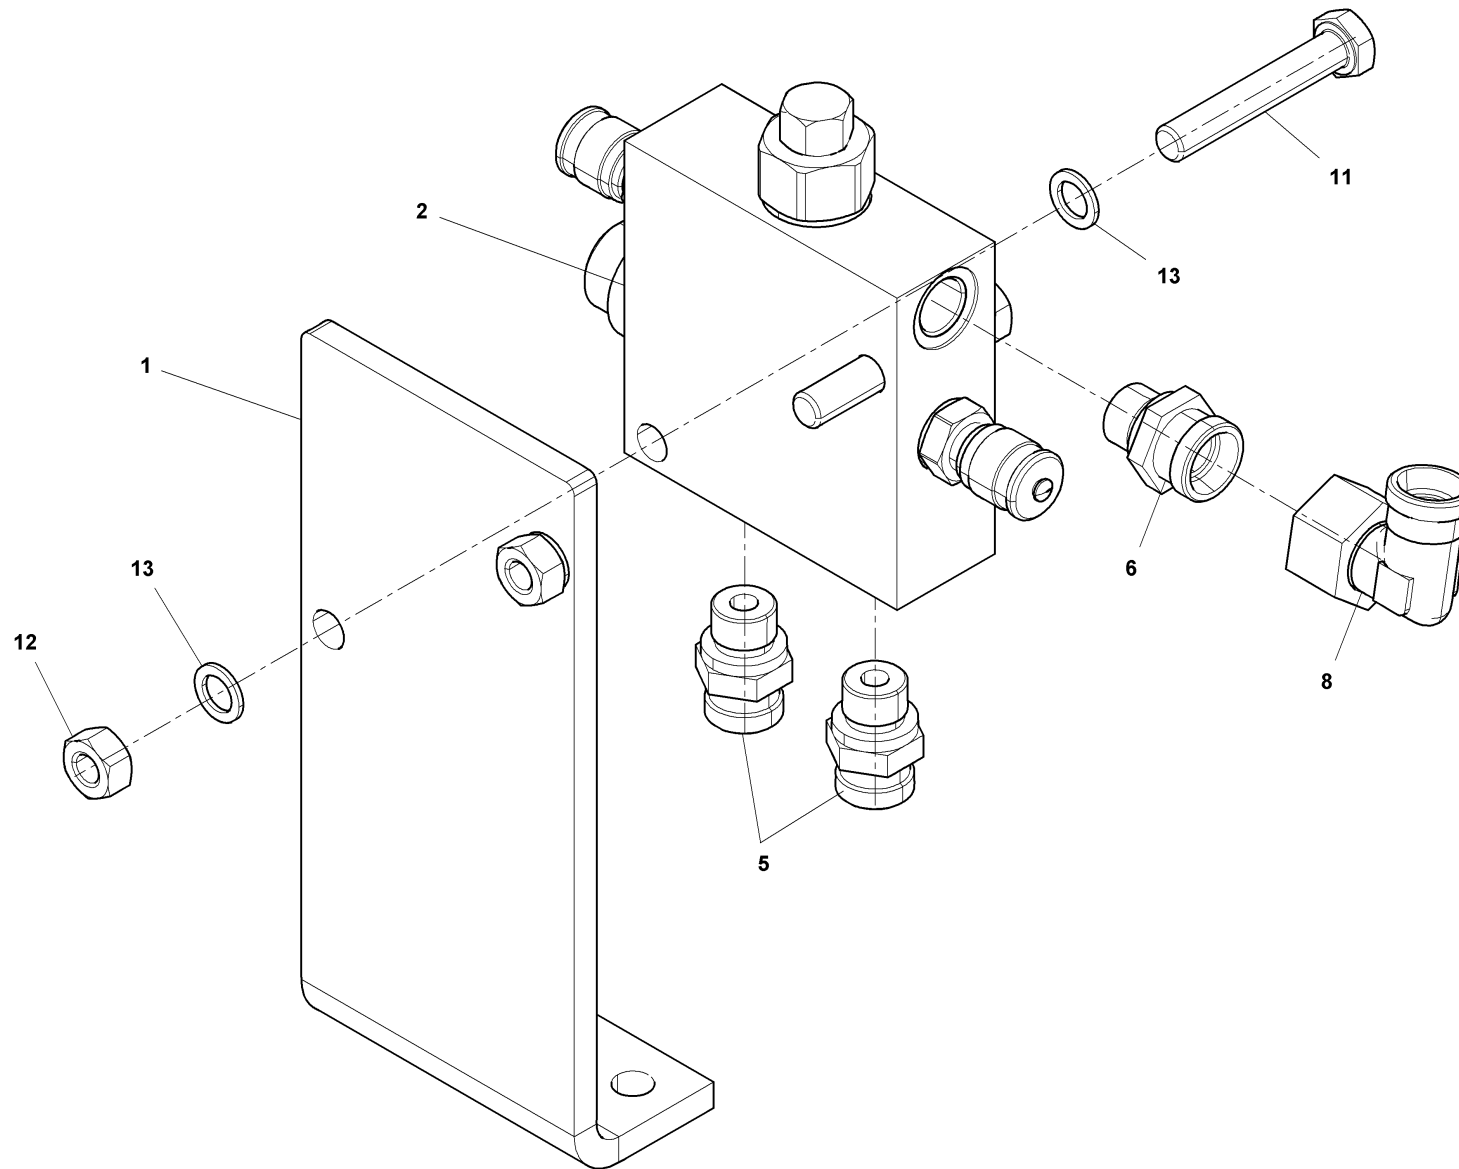

Pos	Article	Qty.	Unit	Description	Bezeichnung	Designation	Note
0	4-36206	1	ST	Cube	Würfel	Cube	
1	4-34796	1	ST	Holder	Halter	Support de caisson	
2	1530075	1	ST	Hydraulic block	Hydraulikblock	Bloc hydraulique	
5	4-5160650167	2	ST	Screwed connection	Verschraubung	Raccord vissé	
6	4-5160650050	1	ST	Screwed connection	Verschraubung	Raccord vissé	
8	4-5160670029	1	ST	Screwed connection	Verschraubung	Raccord vissé	
11	4-3001510060	2	ST	Hexagon head screw	6kt-Schraube	Vis à tête hexagonale	
12	4-3048500100	2	ST	Hexagon nut	6kt-Mutter	Écrou hexagonal	
13	2-80166032	4	ST	Lock washer	Sicherungsscheibe	Rondelle frein