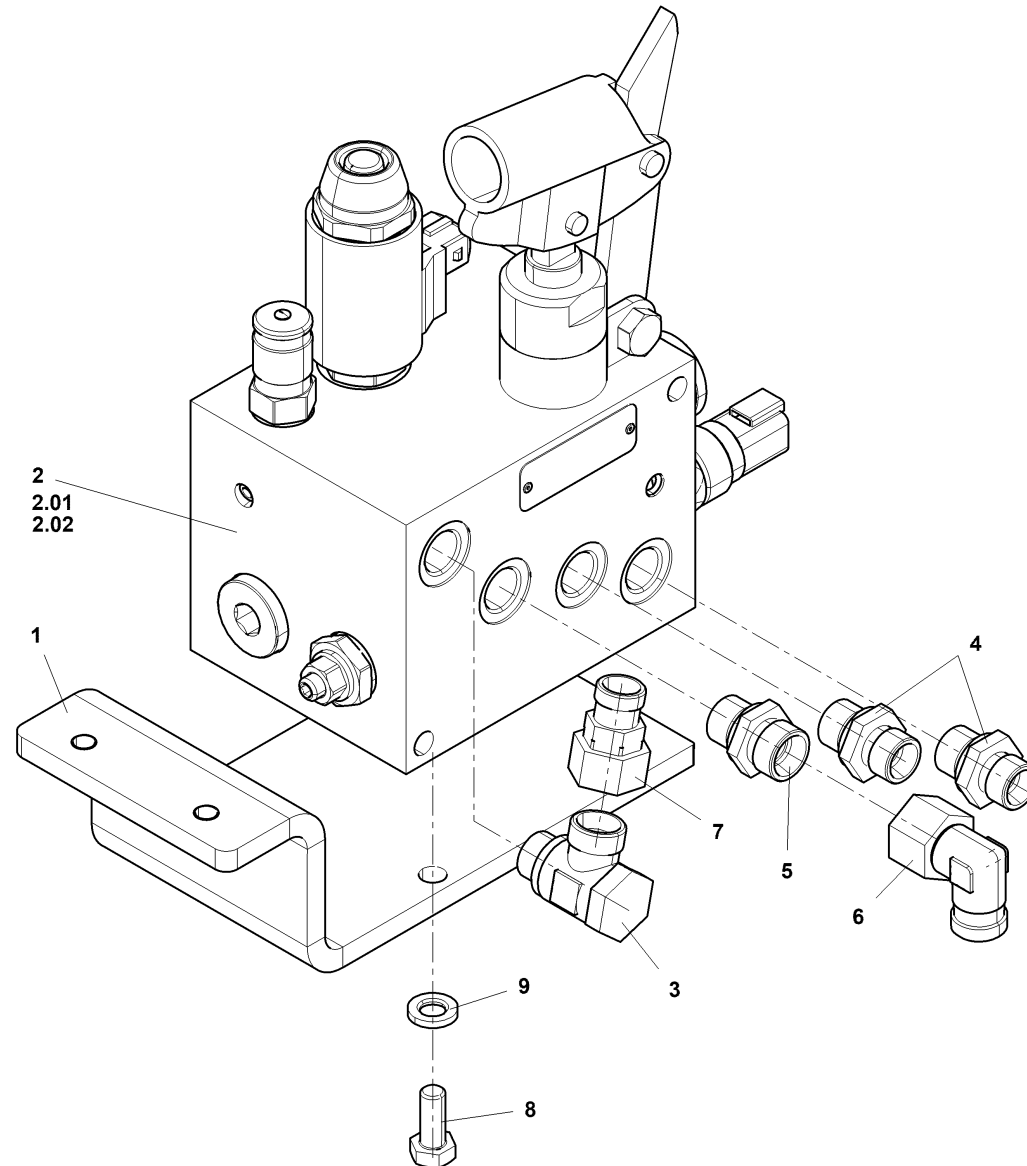

Pos	Article	Qty.	Unit	Description	Bezeichnung	Designation	Note
0	4-36884	1	ST	Hydraulic brake block	Brems hydraulikblock	Bloc hydraulique de freinage	
1	4-34040	1	ST	Holder	Halter	Support de caisson	
2	1511285	1	ST	Hydraulic brake block	Brems hydraulikblock	Bloc hydraulique de freinage	
2.01	1540969	1	ST	Contact	Schaltteil	Pièce de contact	
2.02	1263522	1	ST	Magnetic coil	Magnetspule	Bobine magnétique	
3	4-5160680001	1	ST	Screwed connection	Verschraubung	Raccord vissé	
4	4-5160650028	2	ST	Screwed connection	Verschraubung	Raccord vissé	
5	4-5160650059	1	ST	Screwed connection	Verschraubung	Raccord vissé	
6	4-5160670028	1	ST	Screwed connection	Verschraubung	Raccord vissé	
7	4-5160670094	1	ST	Reduction	Reduzierung	Réduction	
8	4-3002508020	2	ST	Hex screw	6kt-Schraube	Vis à tête hexagonale	
9	1394752	2	ST	Lock washer	Sicherungsscheibe	Rondelle frein