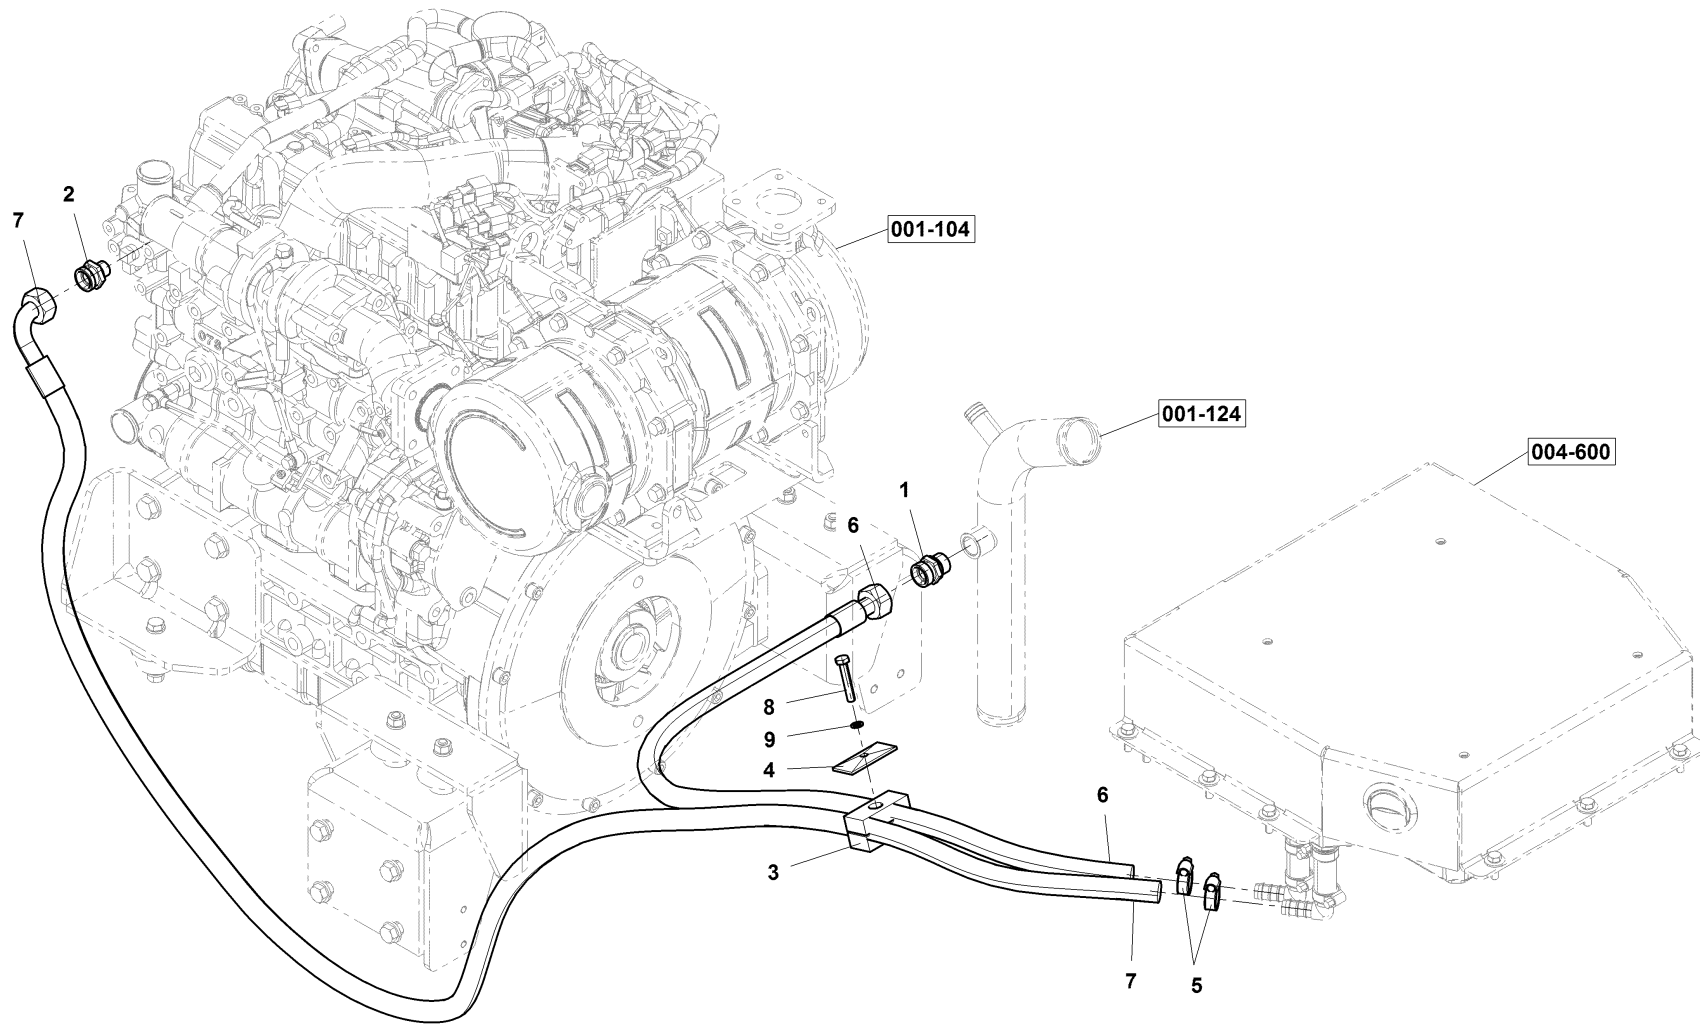

Pos	Article	Qty.	Unit	Description	Bezeichnung	Designation	Note
0	4-33682	1	ST	Heater connection	Heizungsanschluss	Raccord de chauffage	
1	4-5160650036	1	ST	Screwed connection	Verschraubung	Raccord vissé	
2	4-5160650141	1	ST	Screwed connection	Verschraubung	Raccord vissé	
3	4-5358050045	1	ST	Sleeve	Muffe	Manchon	
4	4-5358050047	1	ST	Cap	Kappe	Capuchon	
5	4-5531020071	2	ST	Hose clamp	Schlauchklemme	Bride pour conduite souple	
6	4-5160574436	1	ST	Hydr hose	H-Schlauch	Conduite hydraulique	
7	4-5160574435	1	ST	Hydr hose	H-Schlauch	Conduite hydraulique	
8	4-3001508045	1	ST	Hexagon head screw	6kt-Schraube	Vis à tête hexagonale	
9	2-80166024	1	ST	Lock washer	Sicherungsscheibe	Rondelle frein