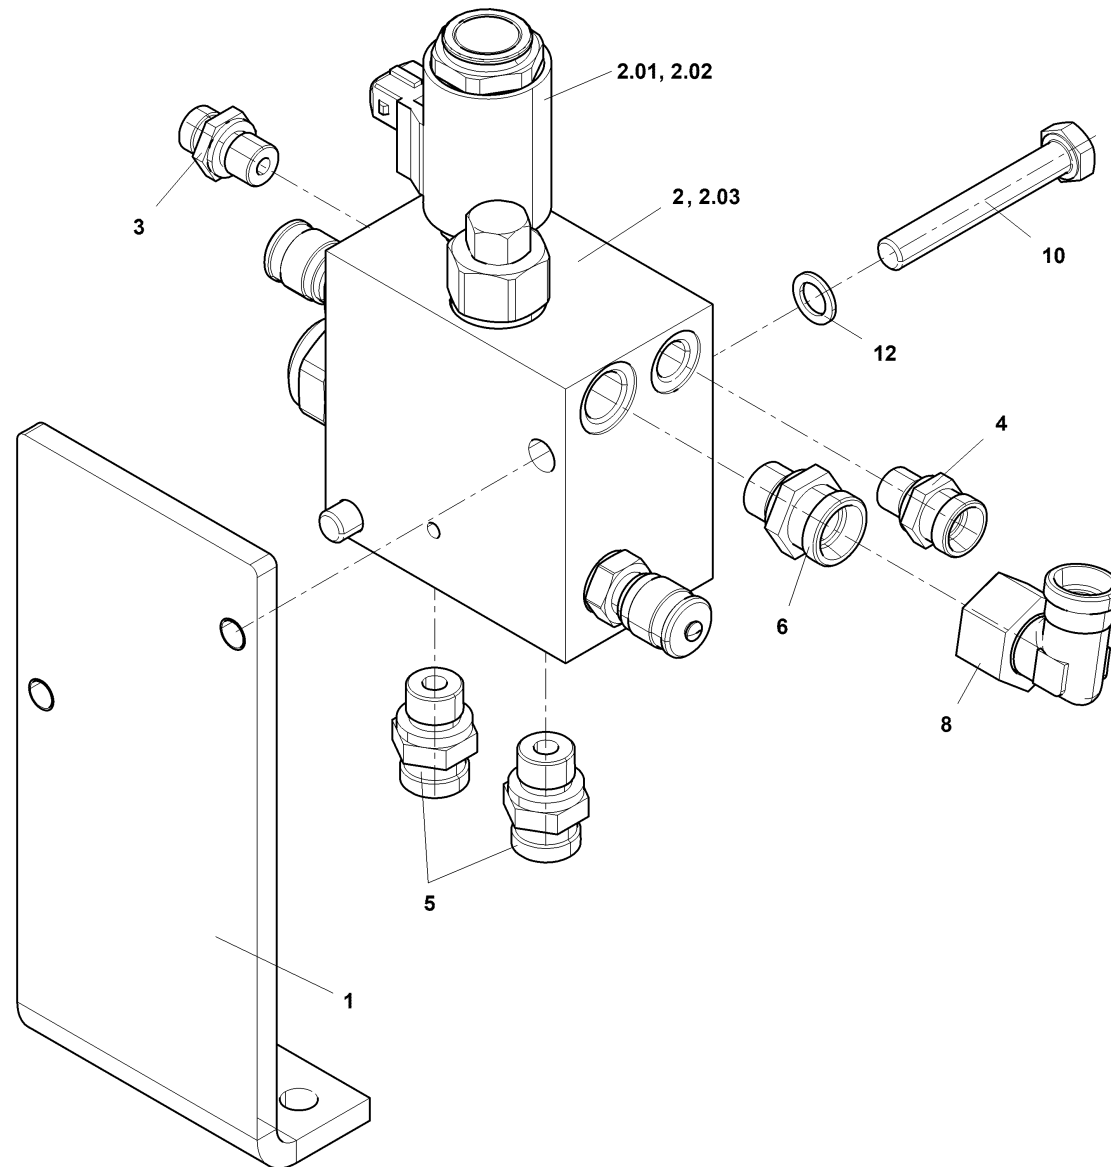

Pos	Article	Qty.	Unit	Description	Bezeichnung	Designation	Note
0	4-34996	1	ST	Cube	Würfel	Cube	
1	4-34796	1	ST	Holder	Halter	Support de caisson	
2	1509235	1	ST	Hydraulic block	Hydraulikblock	Bloc hydraulique	
2.01	1540967	1	ST	Coil	Spule	Bobine	
2.02	1255281	1	ST	Valve	Ventil	Soupape	
2.03	1253537	1	ST	Valve	Ventil	Soupape	
3	4-5160650126	1	ST	Screwed connection	Verschraubung	Raccord vissé	
4	4-5160650078	1	ST	Screwed connection	Verschraubung	Raccord vissé	
5	4-5160650167	2	ST	Screwed connection	Verschraubung	Raccord vissé	
6	4-5160650050	1	ST	Screwed connection	Verschraubung	Raccord vissé	
8	4-5160670029	1	ST	Screwed connection	Verschraubung	Raccord vissé	
10	4-3001510070	2	ST	Hexagon head screw	6kt-Schraube	Vis à tête hexagonale	
12	2-80166032	2	ST	Lock washer	Sicherungsscheibe	Rondelle frein