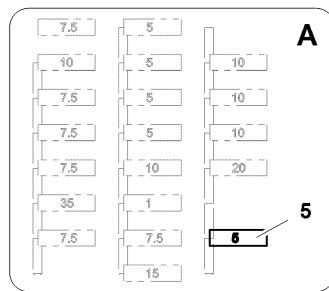

Pos	Article	Qty.	Unit	Description	Bezeichnung	Designation	Note
0	4-38050	1	ST	Accessories	Zubehör	Accessoires	
1	4-39234	1	ST	Electrical installation	Elektroinstallation	Installation électrique	
5	4-5422060014	1	ST	Fuse	Sicherung	Fusible	
6	4-6150051017	7	ST	Cable tie	Kabelbinder	Connecteur de câbles