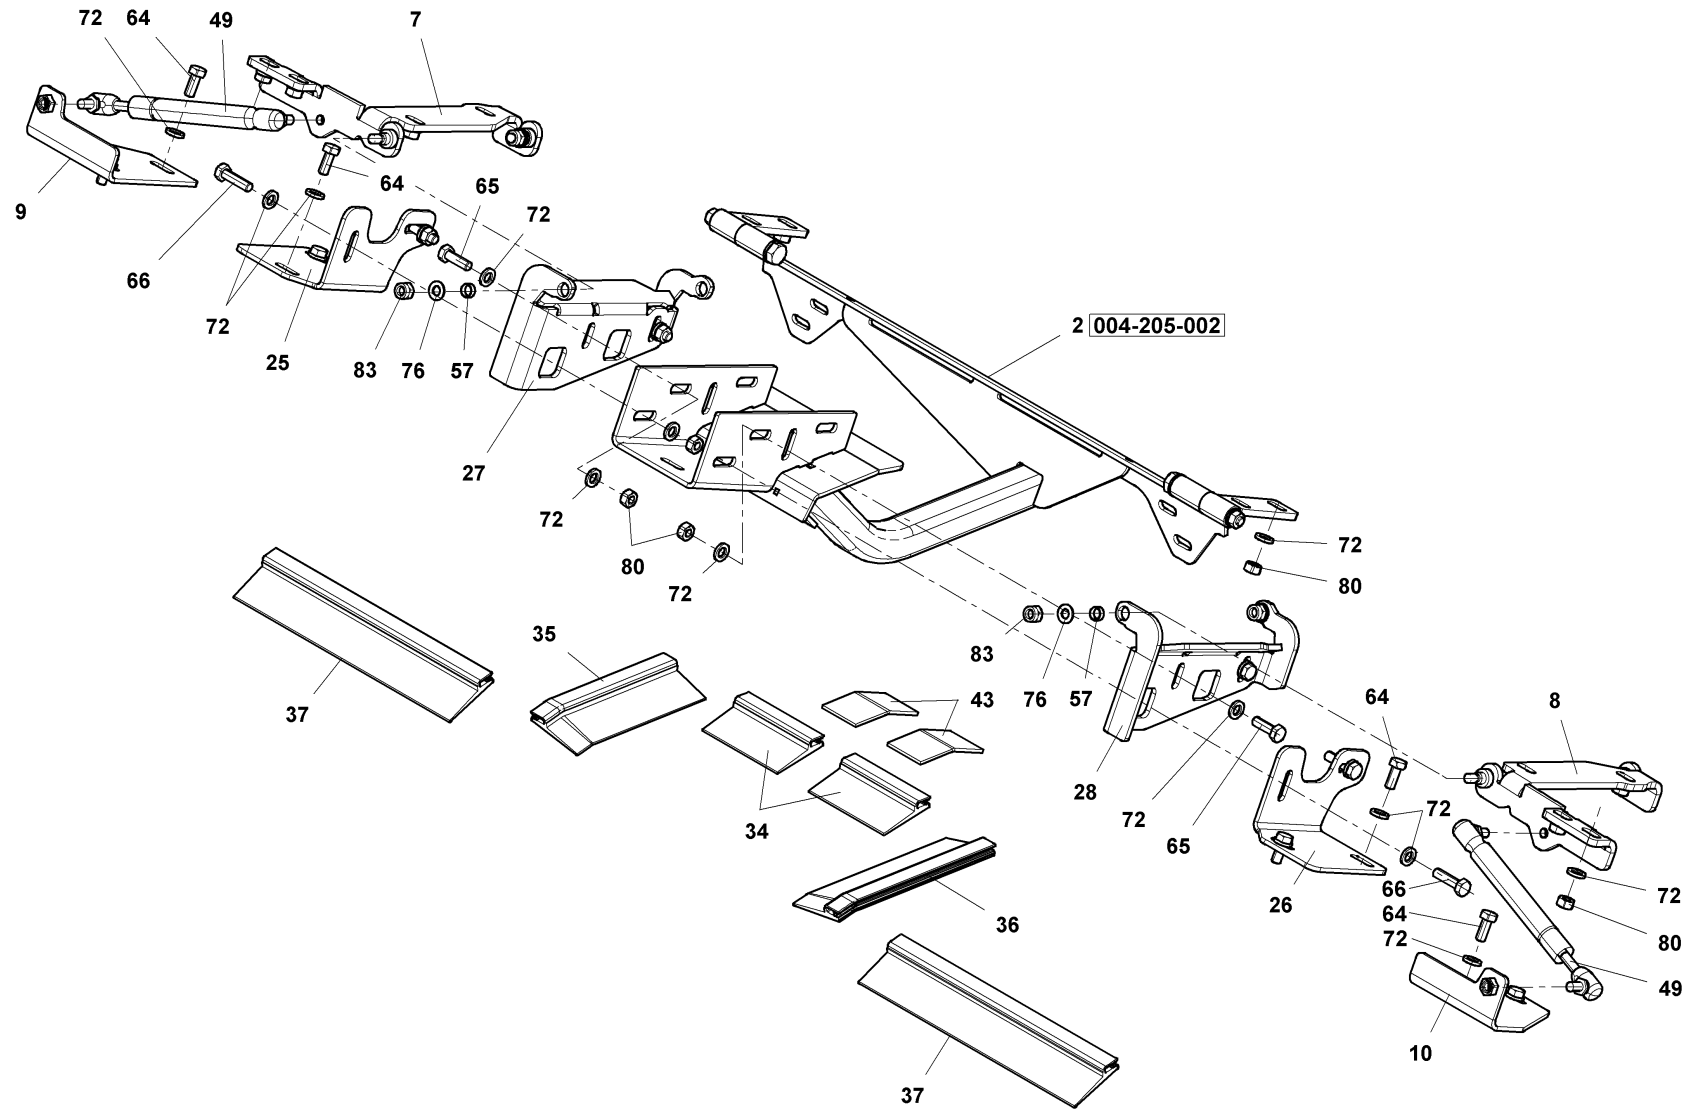

Pos	Article	Qty.	Unit	Description	Bezeichnung	Designation	Note
0	4-30688	1	ST	Covering hood	Abdeckhaube	Couvercle	
2	4-S36430	1	ST	Hood fastening	Haubenbefestigung	Fixation du capot	
7	4-36442	1	ST	Holder	Halter	Support de caisson	
8	4-36443	1	ST	Holder	Halter	Support de caisson	
9	4-36438	1	ST	Holder	Halter	Support de caisson	
10	4-36439	1	ST	Holder	Halter	Support de caisson	
25	4-36434	1	ST	Plate	Blech	Tôle	
26	4-36435	1	ST	Plate	Blech	Tôle	
27	4-36436	1	ST	Holder	Halter	Support de caisson	
28	4-36437	1	ST	Holder	Halter	Support de caisson	
34	4-31201	2	ST	Seal	Abdichtung	Joint d'étanchéité	
35	4-31203	1	ST	Seal	Abdichtung	Joint d'étanchéité	
36	4-31202	1	ST	Seal	Abdichtung	Joint d'étanchéité	
37	4-31200	2	ST	Seal	Abdichtung	Joint d'étanchéité	
43	4-31205	2	ST	Rubber	Gummi	Caoutchouc	
49	1519499	2	ST	Gas pressure spring	Gasdruckfeder	Ressort à pression de gaz	
57	1510577	4	ST	Bushing	Buchse	Douille	
64	4-3002508020	8	ST	Hex screw	6kt-Schraube	Vis à tête hexagonale	
65	4-3002508025	8	ST	Hexagon head screw	6kt-Schraube	Vis à tête hexagonale	
66	4-3002508030	8	ST	Hexagon head screw	6kt-Schraube	Vis à tête hexagonale	
72	1394752	56	ST	Lock washer	Sicherungsscheibe	Rondelle frein	
76	4-3170200084	4	ST	Washer	Scheibe	Rondelle	
80	4-3048500080	26	ST	Hexagon nut	6kt-Mutter	Écrou hexagonal	
83	4-3149200080	4	ST	Nut	Mutter	Ecrou