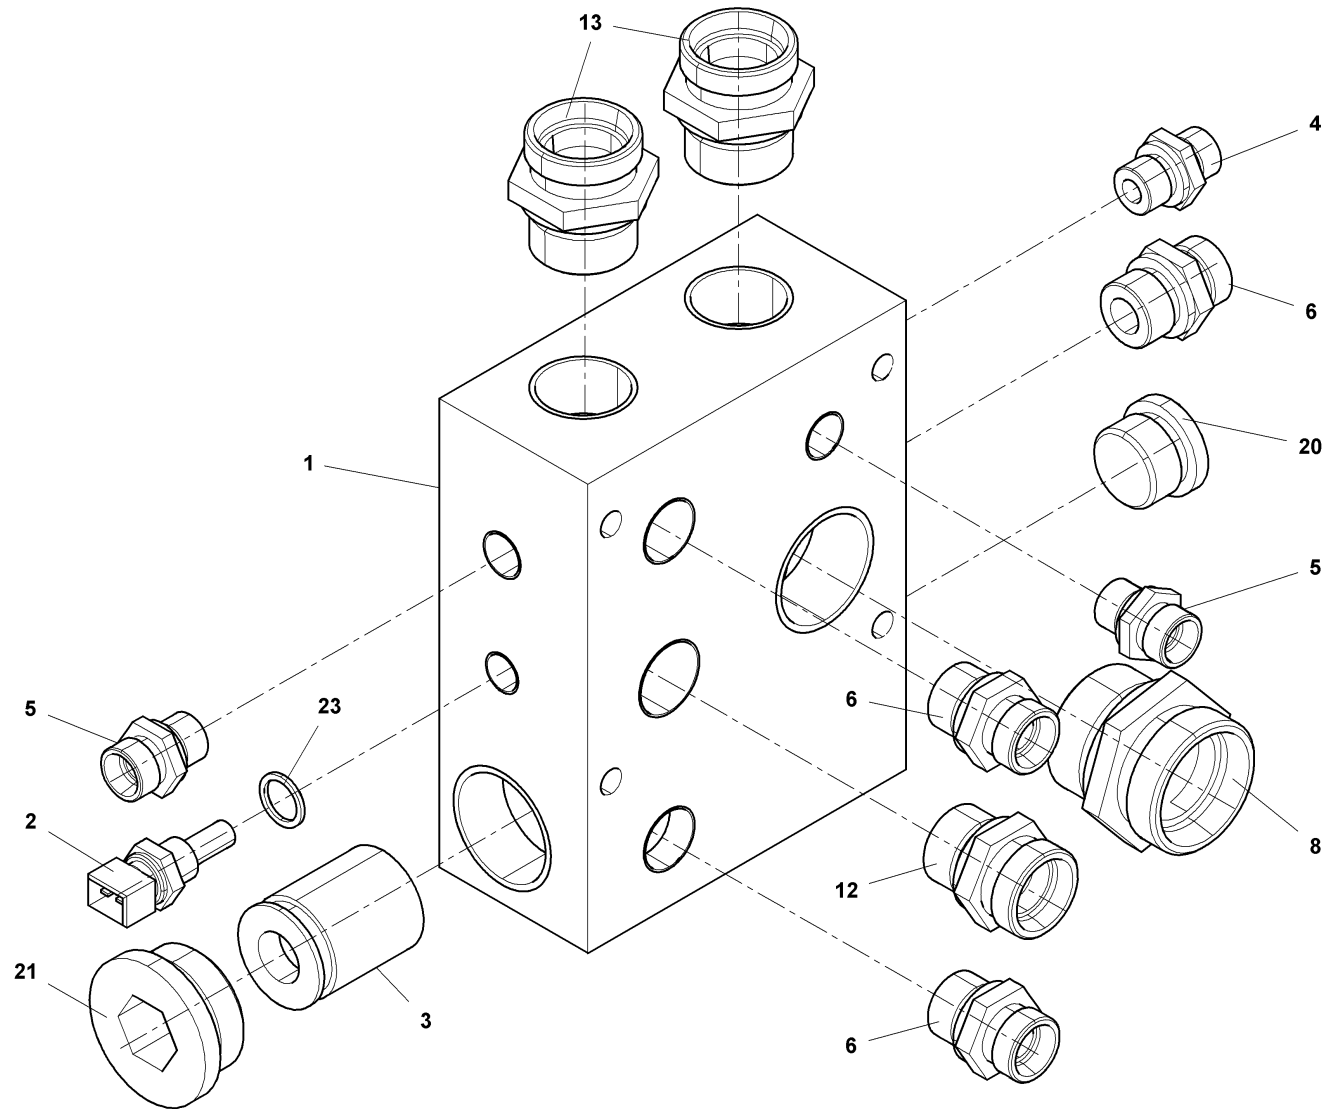

Pos	Article	Qty.	Unit	Description	Bezeichnung	Designation	Note
0	4-31066	1	ST	Cube	Würfel	Cube	
1	4-31067	1	ST	Cube	Würfel	Cube	
2	1234999	1	ST	Temperature sensor	Temperaturfühler	Sonde de température	
3	1294255	1	ST	Nonreturn valve	Rückschlagventil	Clapet antiretour	
4	4-5160650028	1	ST	Screwed connection	Verschraubung	Raccord vissé	
5	4-5160650059	2	ST	Screwed connection	Verschraubung	Raccord vissé	
6	4-5160650014	3	ST	Screwed connection	Verschraubung	Raccord vissé	
8	4-5160650091	1	ST	Screwed connection	Verschraubung	Raccord vissé	
12	4-5160650066	1	ST	Screwed connection	Verschraubung	Raccord vissé	
13	4-5160650067	2	ST	Screwed connection	Verschraubung	Raccord vissé	
20	4-5160670073	1	ST	Sealing plug	Verschlussstopfen	Bouchon de fermeture	
21	4-5160670143	1	ST	Sealing plug	Verschlussstopfen	Bouchon de fermeture	
23	4-6090010412	1	ST	Sealing ring	Dichtring	Bague d'étanchéité