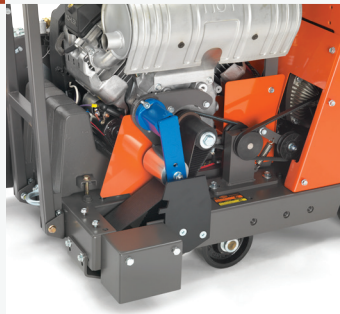

Husqvarna FS 3500 G

FS 3500 G is a self-propelled floor saw ideal for small to medium patch and service jobs. Equipped with a 27.5 kW Kohler gasoline engine. It is lightweight, low profiled, easy to manoeuvre and service. The Poly-V belt together with a self-adjusting belt tensioner ensures stable power levels at the blade shaft. Cutting depth capacity up to 311 mm with a 750 mm diamond blade. Comes standard with adjustable handle bars, engine tachometer and hour meter. Water pump kit and light kit available as options.

Automatic belt tensioner and Poly-V belt

Offers no maintenance, lower cost of ownership, consistent power and increased production.

Clam cleat pointer rope holder

Reduces pointer rope damage and holds front pointer at a set height.

Classic and intuitive control panel

Includes engine tachometer and water safety system.

Options include LED light-kit and water pump kit

LED offers lower electrical power consumption and water pump kit allows cutting with low water pressure and flow.

FEATURES

- Automatic belt tensioner and Poly-V belt
- Classic and intuitive control panel
- Clam cleat pointer rope holder
- Options include LED light-kit and water pump kit
- Well-balanced design with a low profile gives you high visibility and makes it easy to handle and transport.
- Two-position handle bar for operator comfort
- For easy operation and comfort.
- Effective transfer of power to blade shaft
- Dependable design
- Flexible blade mounting